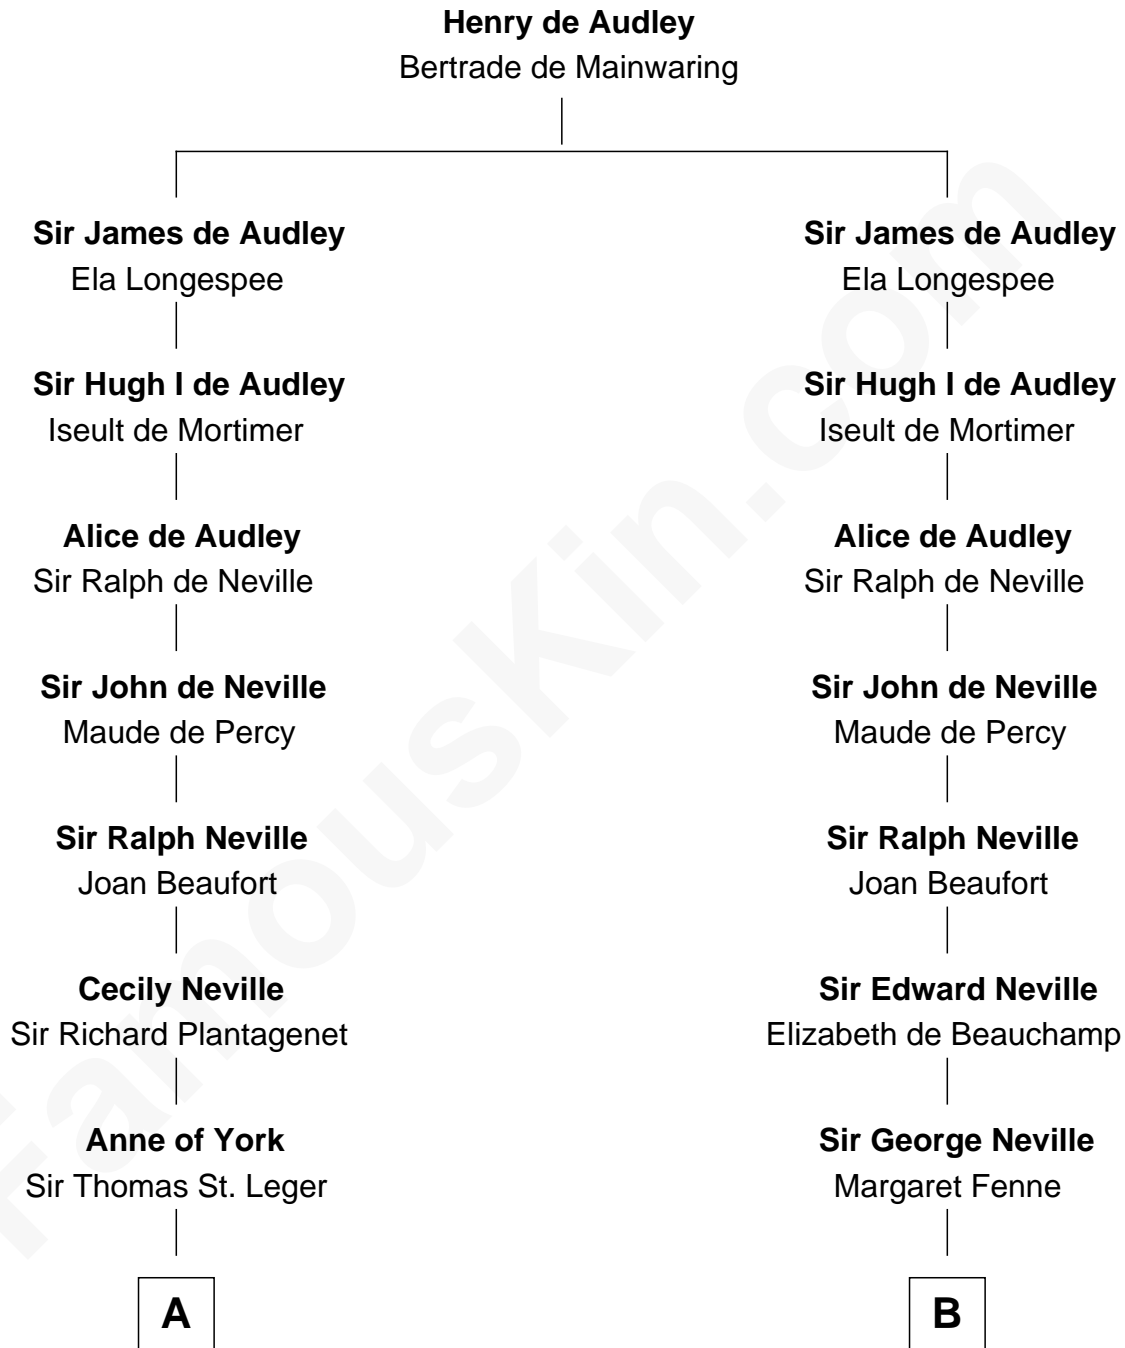

FamousKin.com

Relationship Chart of

Sir Winston Churchill

Prime Minister of the United Kingdom

15th cousin 5 times removed of

Daniel Carroll

Signer of the U.S. Constitution

C

—
Jane Stewart

Sir George Spencer-Churchill

—
Sir John Winston Spencer-Churchill

Frances Anne Emily Vane

—
Randolph Henry Spencer-Churchill

Jeanette Jerome

—
Sir Winston Churchill

Prime Minister of the United Kingdom