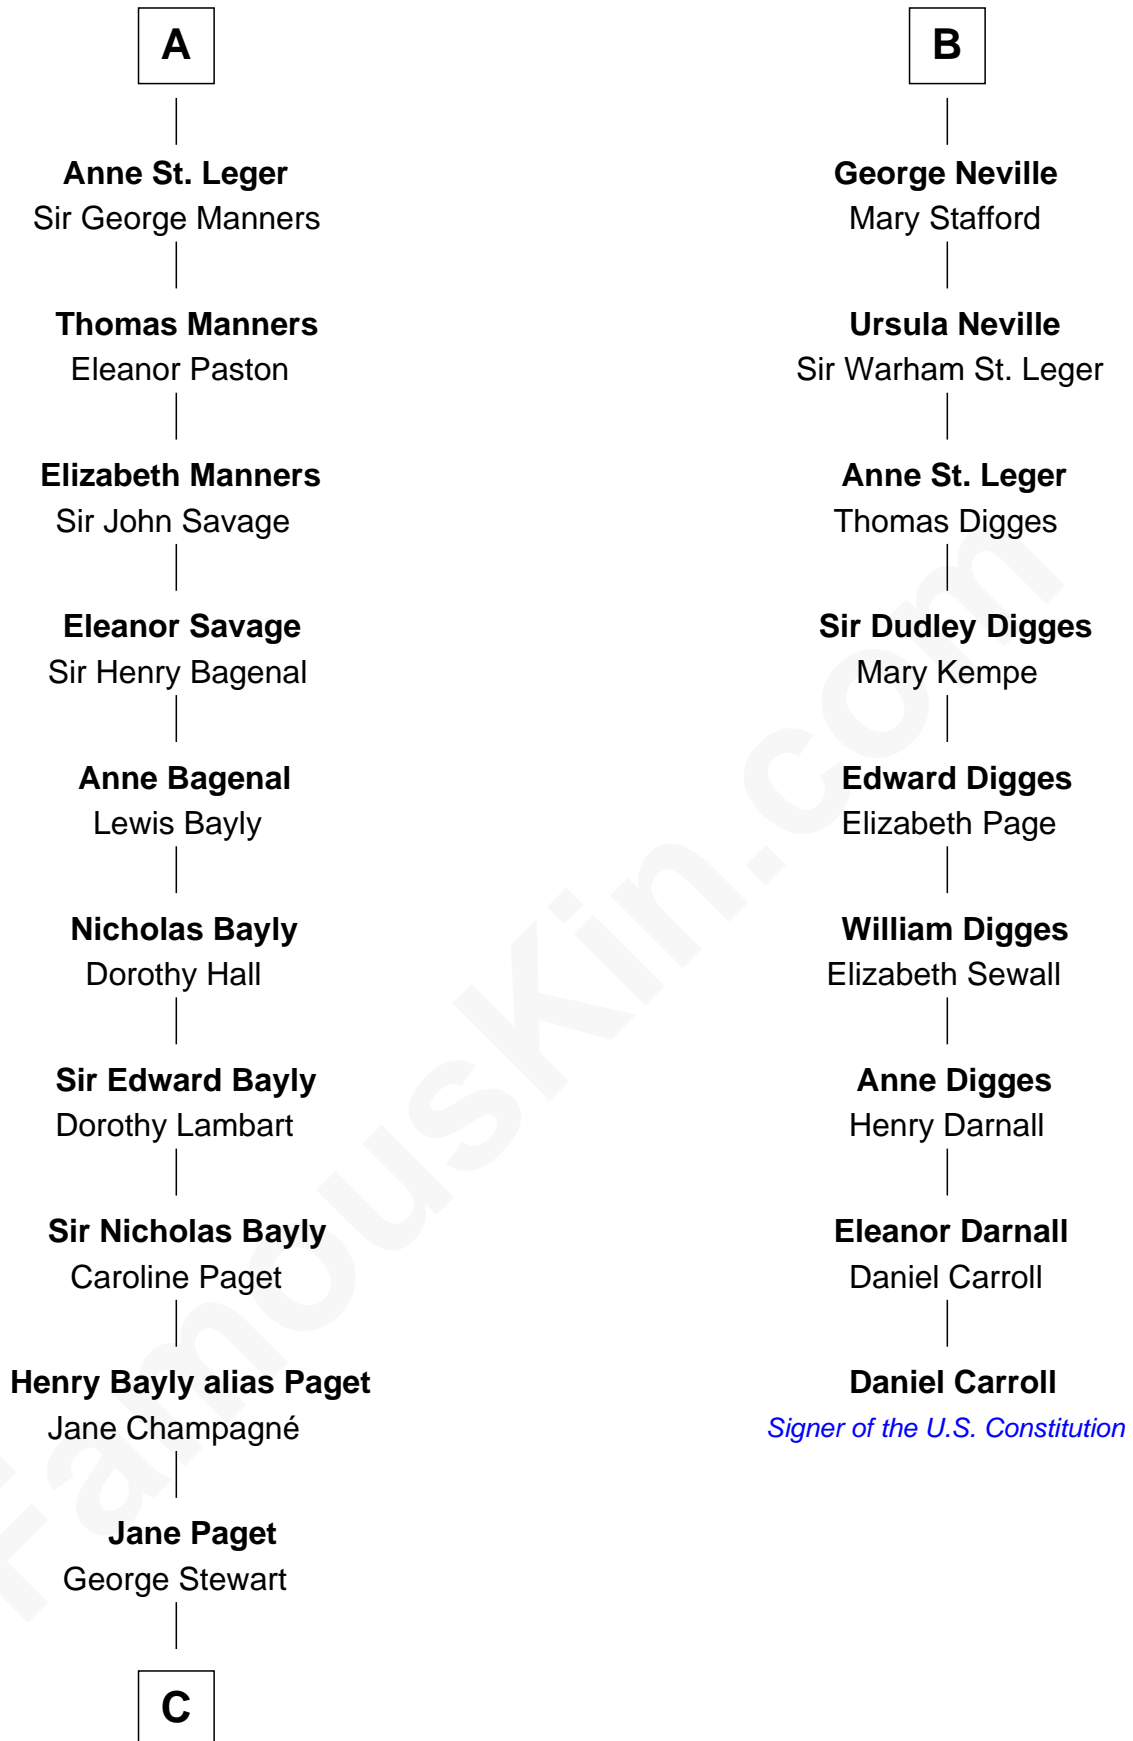

FamousKin.com

Relationship Chart of

Sir Winston Churchill

Prime Minister of the United Kingdom

15th cousin 5 times removed of

Daniel Carroll

Signer of the U.S. Constitution

C

—
Jane Stewart

Sir George Spencer-Churchill

—
Sir John Winston Spencer-Churchill

Frances Anne Emily Vane

—
Randolph Henry Spencer-Churchill

Jeanette Jerome

—
Sir Winston Churchill

Prime Minister of the United Kingdom