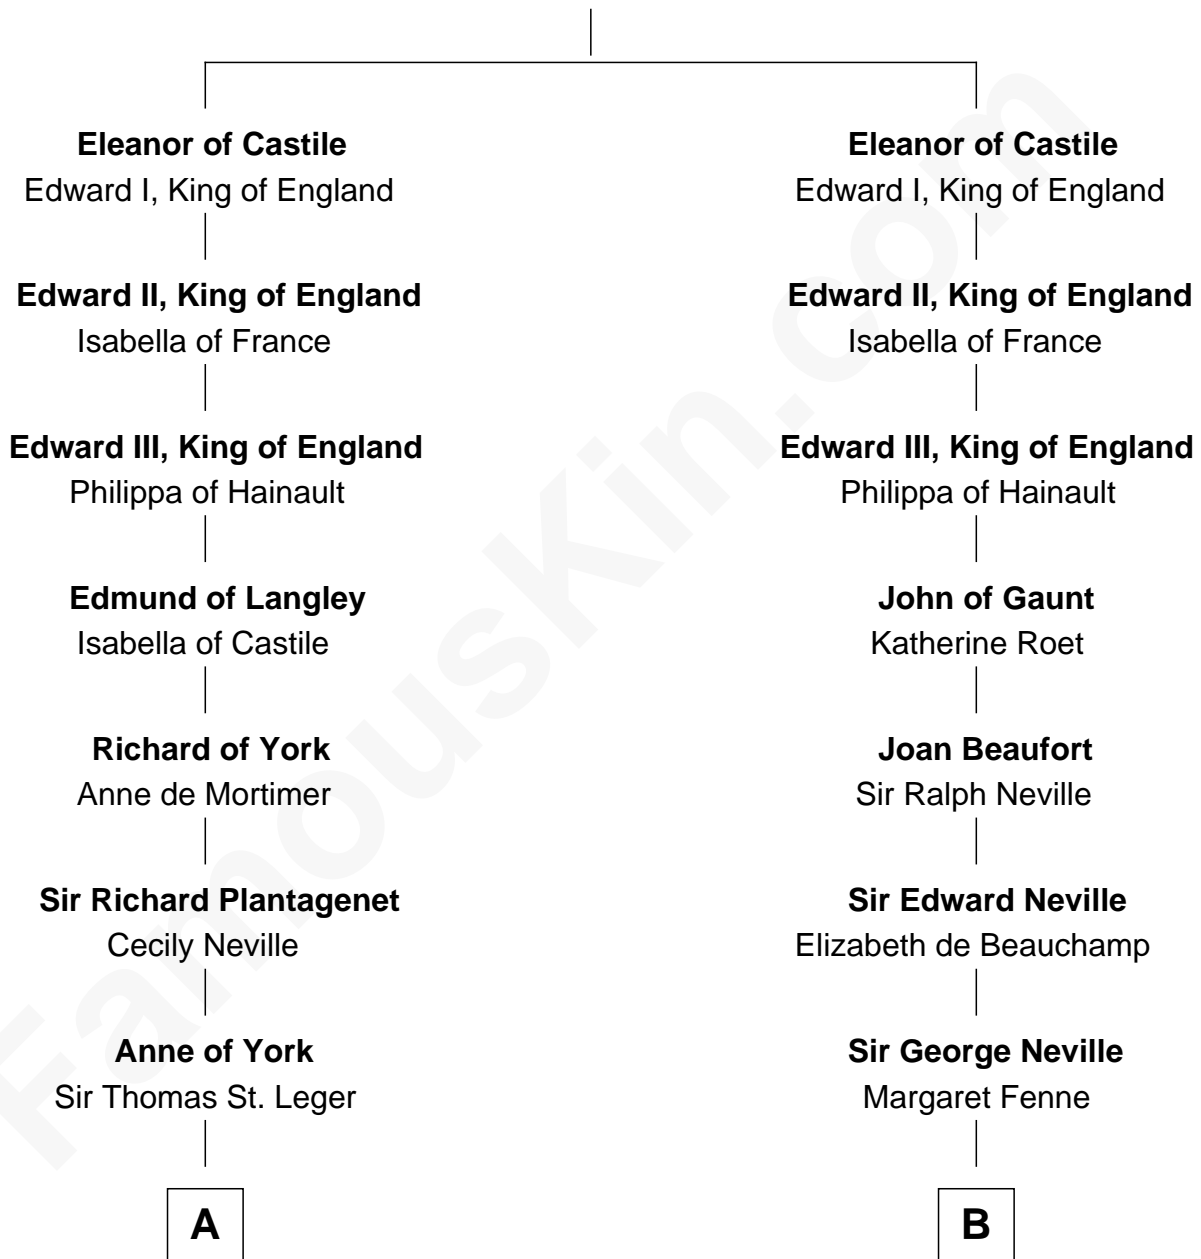

## Relationship Chart of

### Sir Winston Churchill

*Prime Minister of the United Kingdom*

15th cousin 5 times removed of

**Daniel Carroll**

*Signer of the U.S. Constitution*

**Ferdinand III, King of Castile**

Joanna of Ponthieu

**C**

—  
**Jane Stewart**

Sir George Spencer-Churchill

—  
**Sir John Winston Spencer-Churchill**

Frances Anne Emily Vane

—  
**Randolph Henry Spencer-Churchill**

Jeanette Jerome

—  
**Sir Winston Churchill**

*Prime Minister of the United Kingdom*