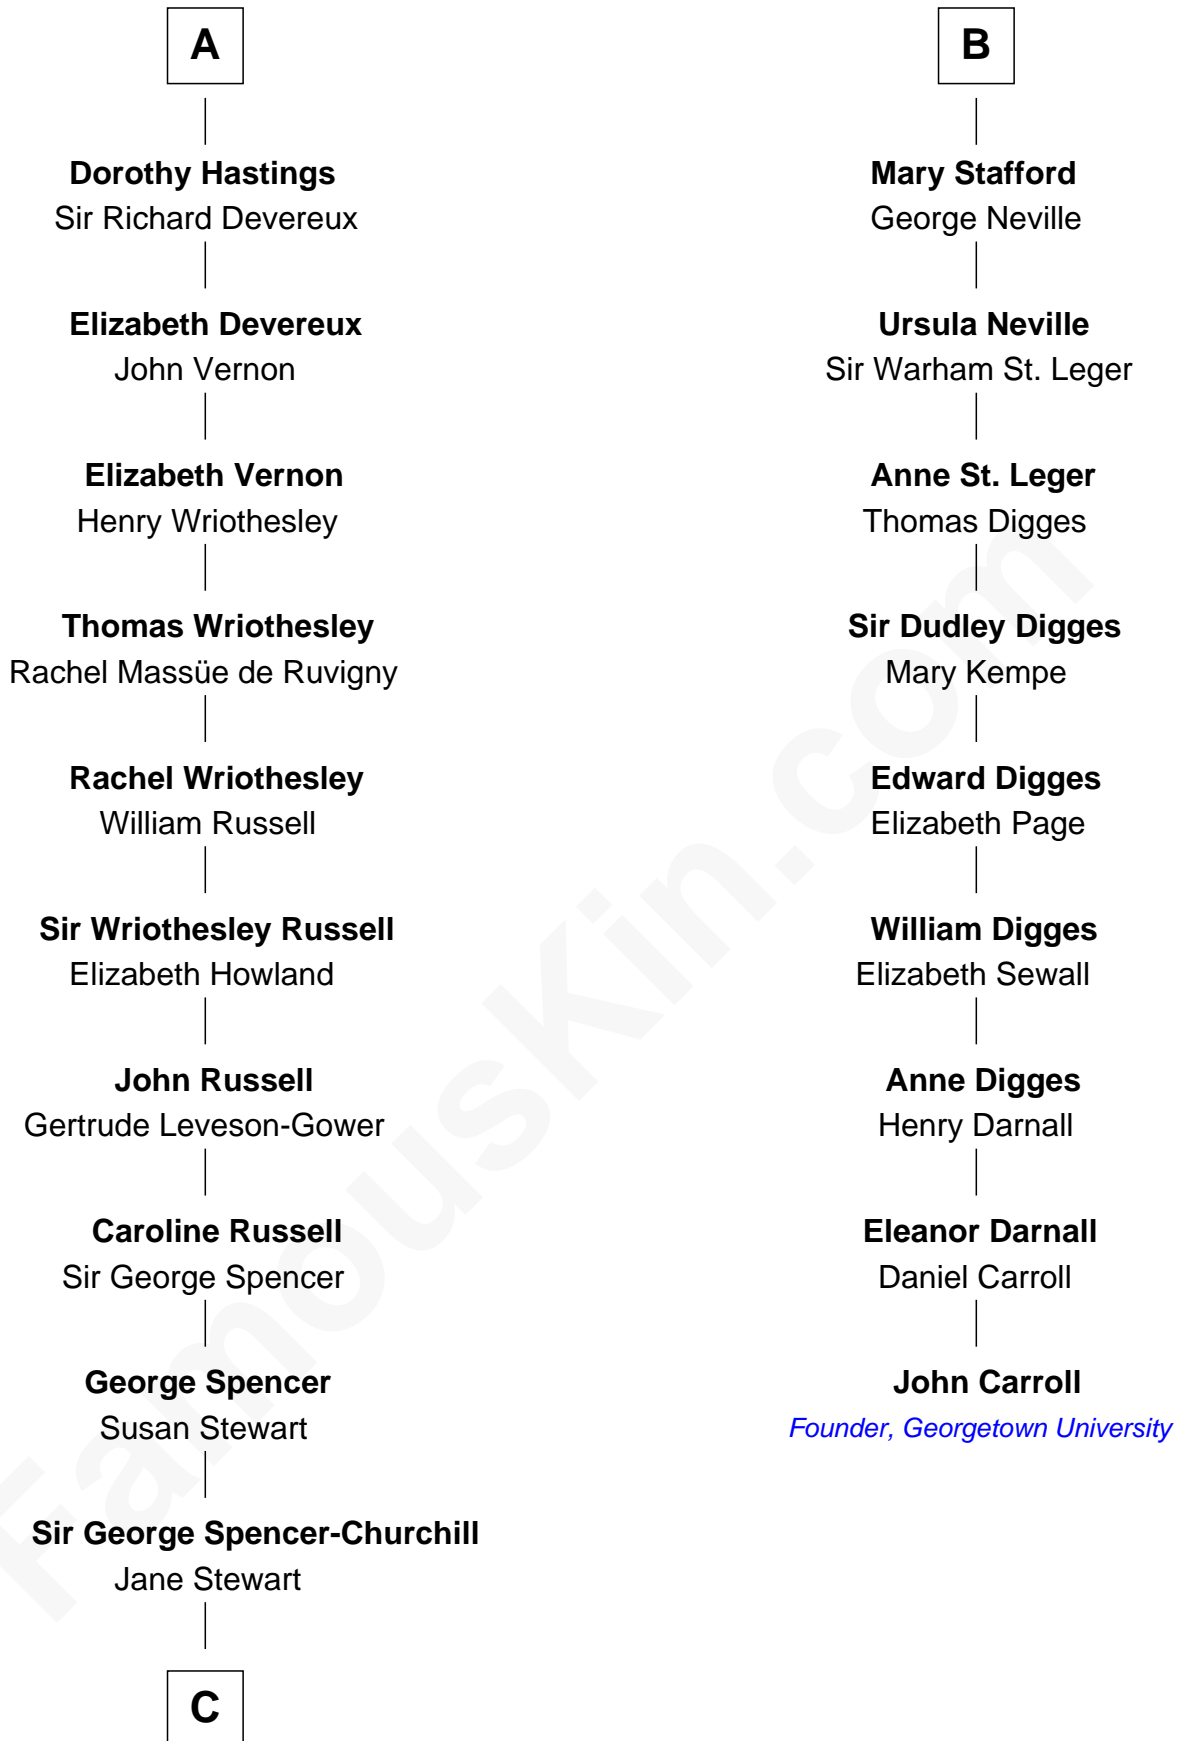

FamousKin.com

Relationship Chart of

Sir Winston Churchill

Prime Minister of the United Kingdom

15th cousin 4 times removed of

John Carroll

Founder of Georgetown University

C

—
Sir John Winston Spencer-Churchill

Frances Anne Emily Vane

—
Randolph Henry Spencer-Churchill

Jeanette Jerome

—
Sir Winston Churchill

Prime Minister of the United Kingdom

FamousKin.com