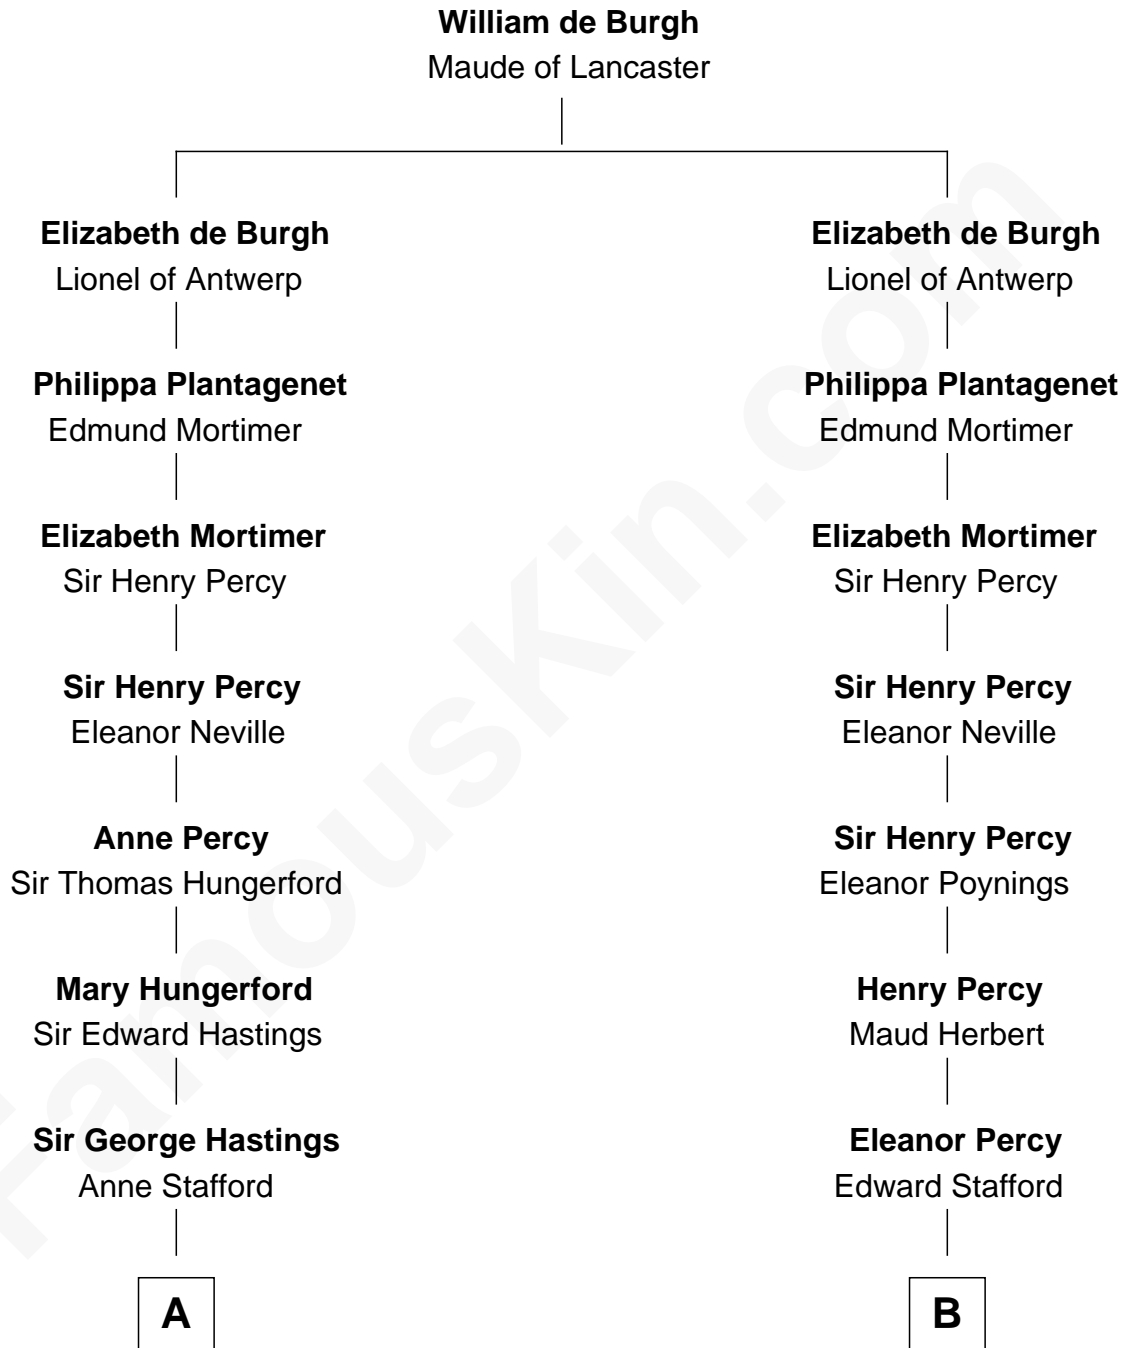

FamousKin.com

Relationship Chart of

Sir Winston Churchill

Prime Minister of the United Kingdom

15th cousin 4 times removed of

John Carroll

Founder of Georgetown University

C

—
Sir John Winston Spencer-Churchill

Frances Anne Emily Vane

—
Randolph Henry Spencer-Churchill

Jeanette Jerome

—
Sir Winston Churchill

Prime Minister of the United Kingdom

FamousKin.com