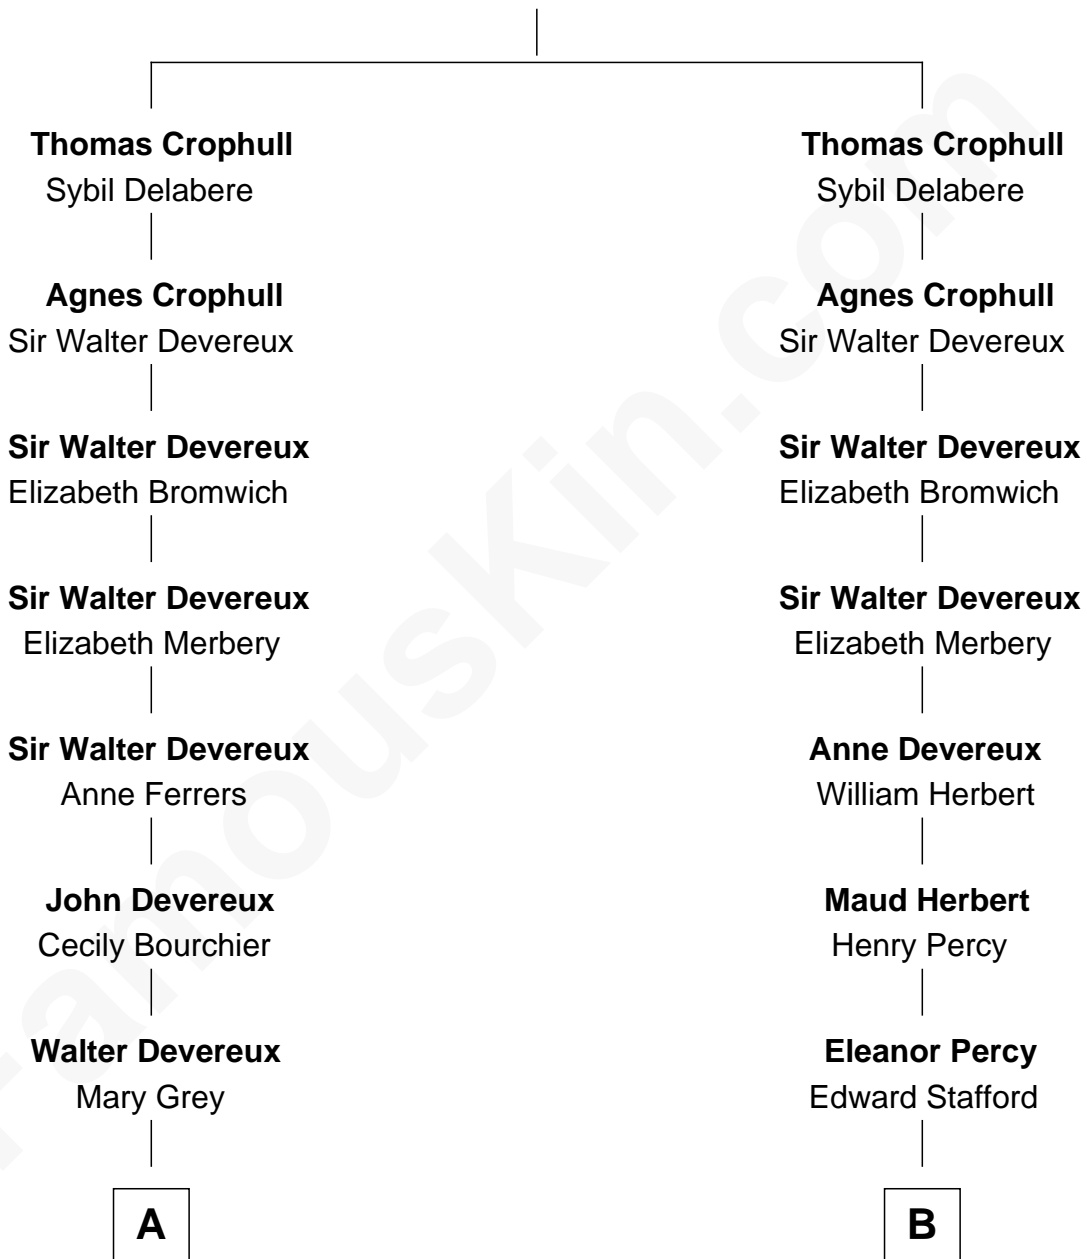

FamousKin.com

Relationship Chart of

Sir Winston Churchill

Prime Minister of the United Kingdom

15th cousin 4 times removed of

John Carroll

Founder of Georgetown University

Sir John Crophull

Margery de Verdun

C

—
Sir John Winston Spencer-Churchill

Frances Anne Emily Vane

—
Randolph Henry Spencer-Churchill

Jeanette Jerome

—
Sir Winston Churchill

Prime Minister of the United Kingdom