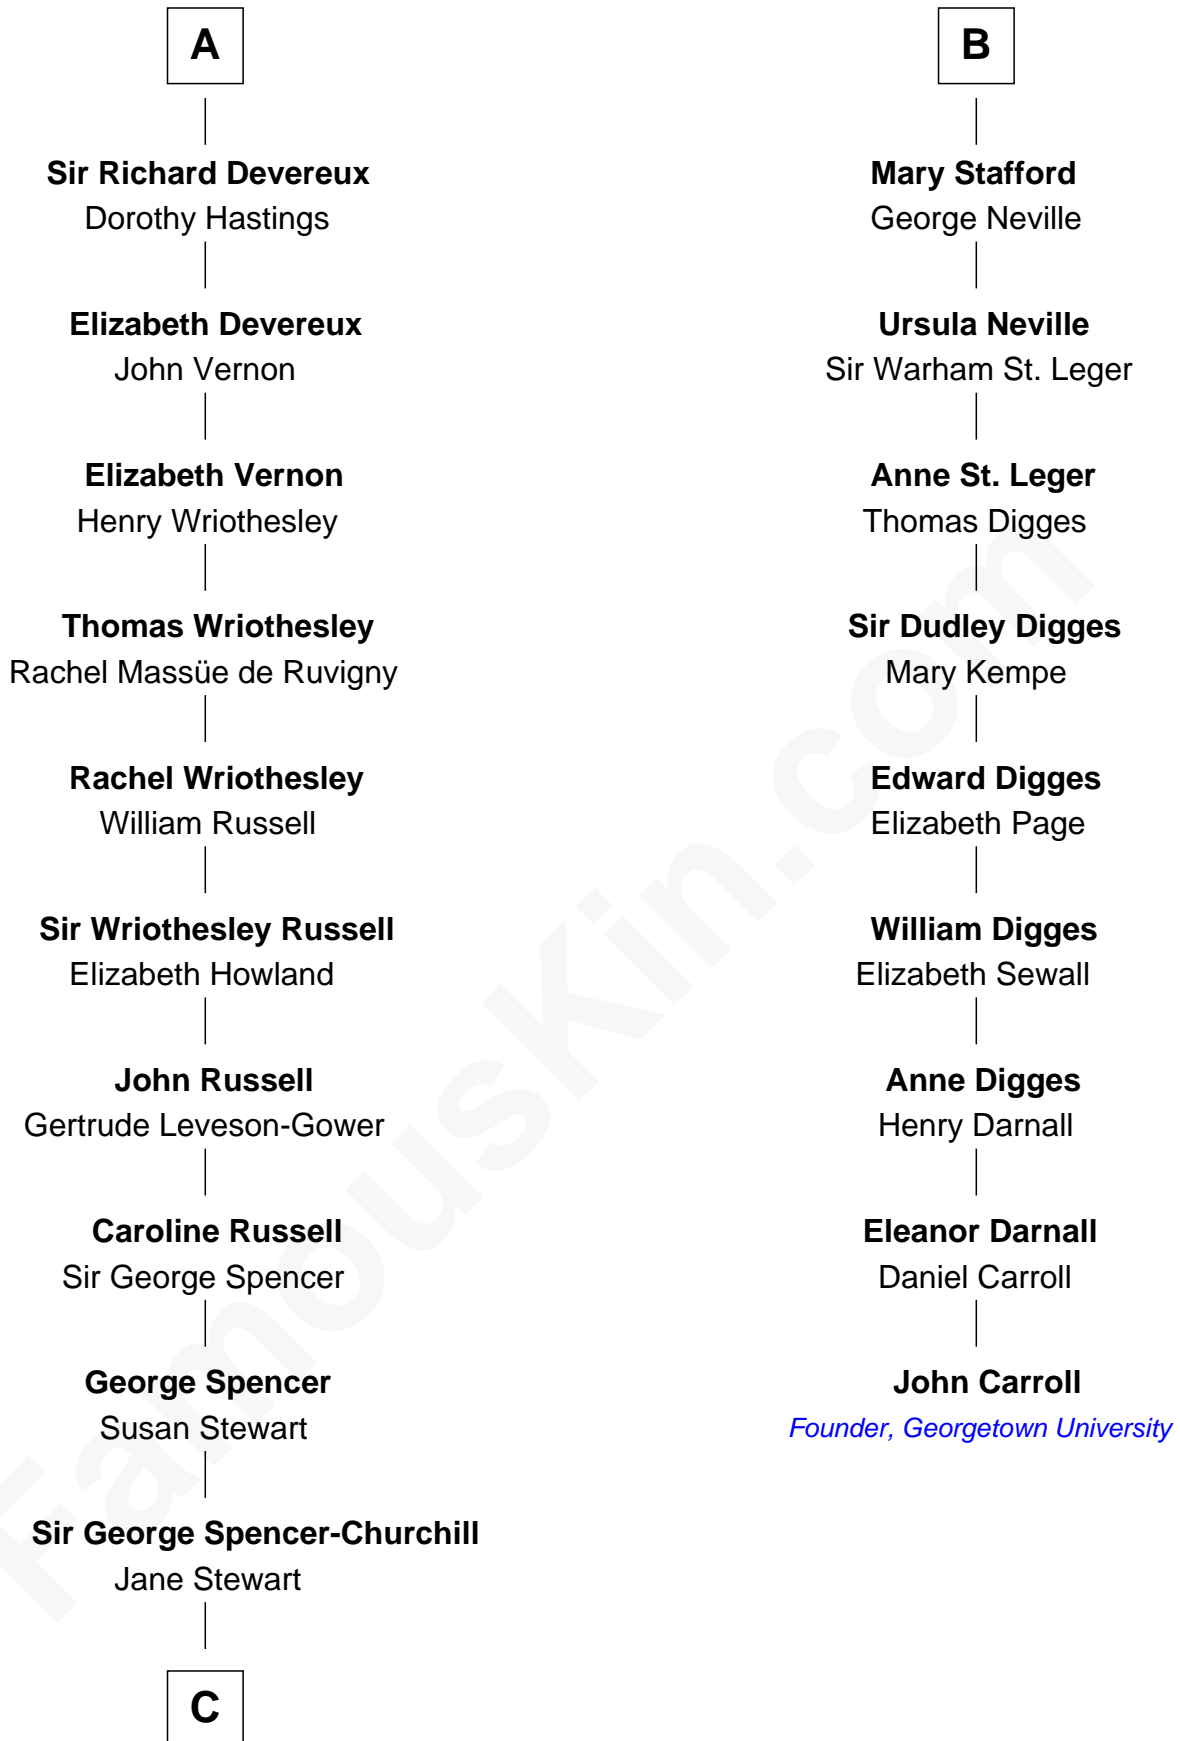

FamousKin.com

Relationship Chart of

Sir Winston Churchill

Prime Minister of the United Kingdom

15th cousin 4 times removed of

John Carroll

Founder of Georgetown University

Sir John Crophull

Margery de Verdun

C

—
Sir John Winston Spencer-Churchill

Frances Anne Emily Vane

—
Randolph Henry Spencer-Churchill

Jeanette Jerome

—
Sir Winston Churchill

Prime Minister of the United Kingdom