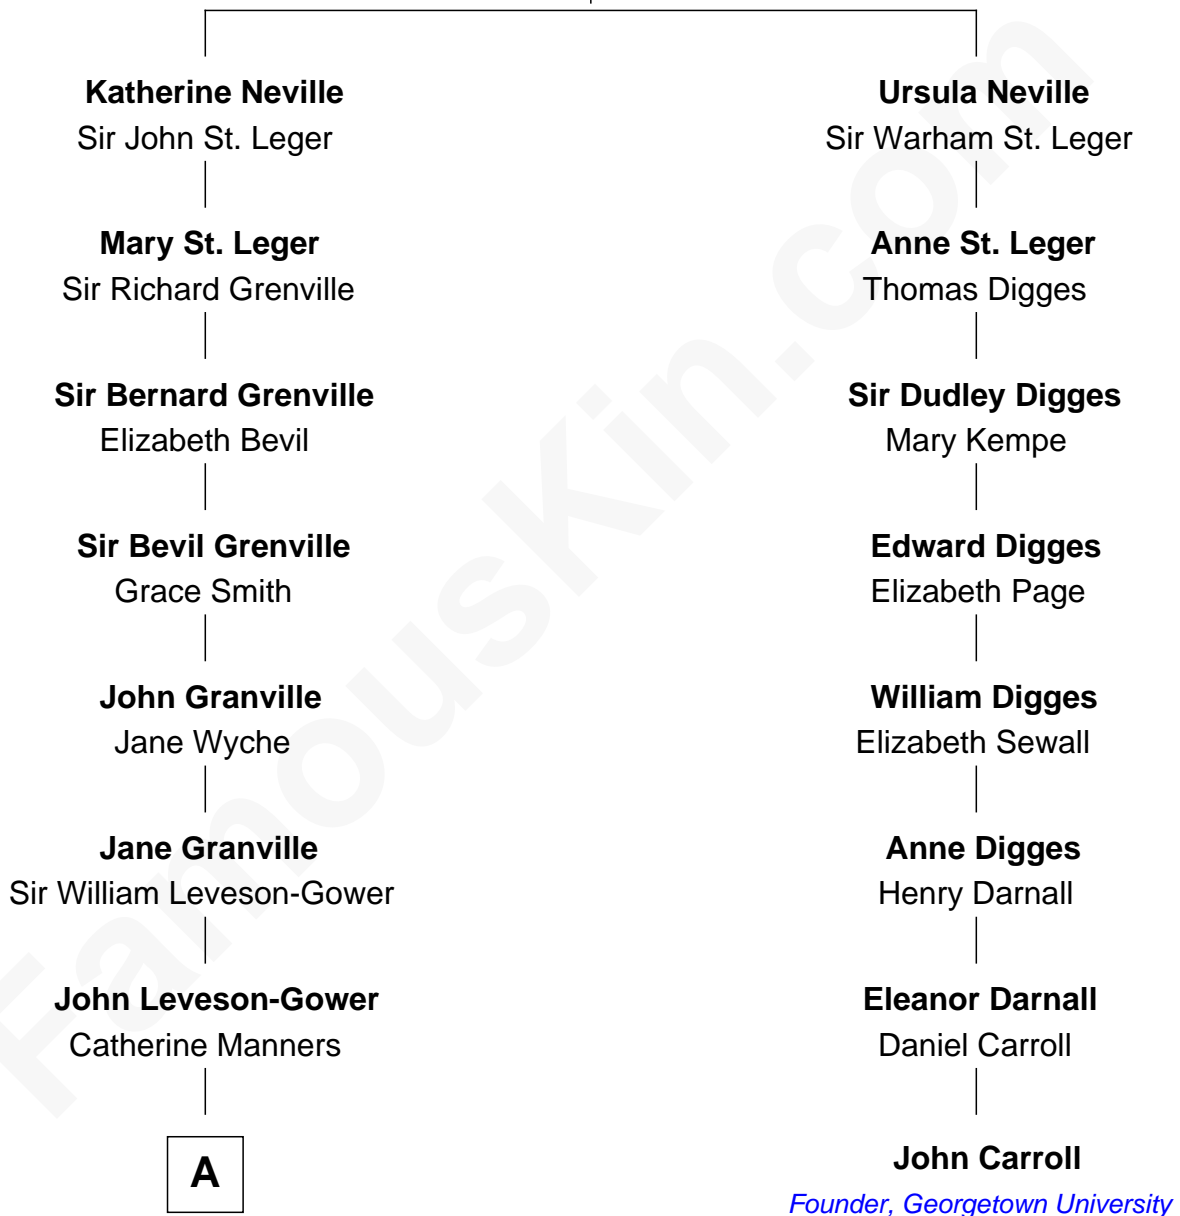

## Relationship Chart of

### Sir Winston Churchill

*Prime Minister of the United Kingdom*

7th cousin 7 times removed of

**John Carroll**

*Founder of Georgetown University*

**George Neville**

Mary Stafford

**A**

**John Leveson-Gower**

Evelyn Pierrepont

**Gertrude Leveson-Gower**

John Russell

**Caroline Russell**

Sir George Spencer

**George Spencer**

Susan Stewart