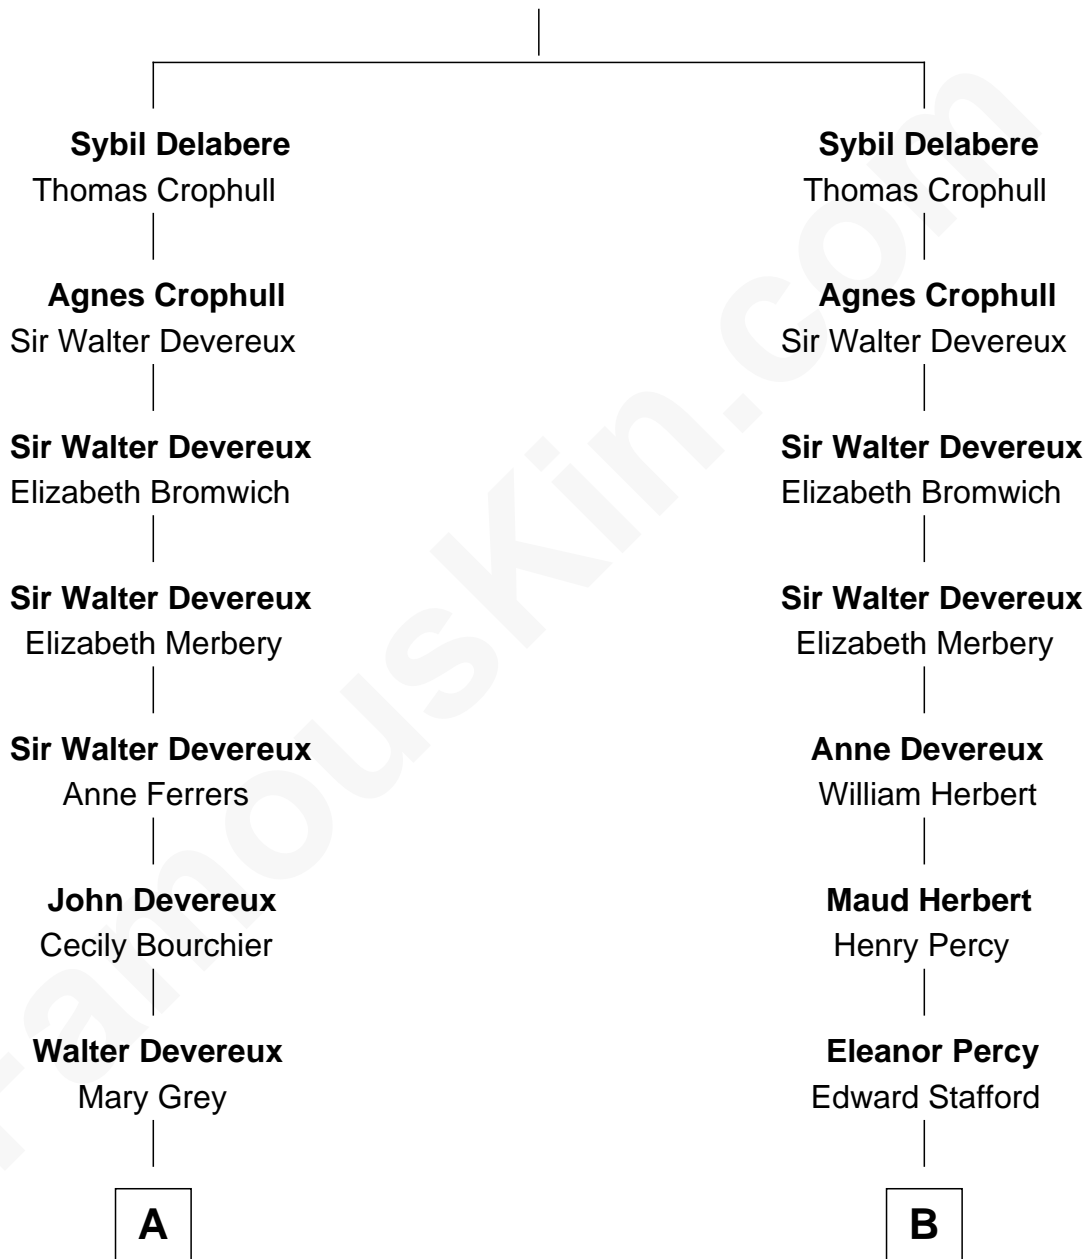

FamousKin.com

Relationship Chart of

Sir Winston Churchill

Prime Minister of the United Kingdom

15th cousin 4 times removed of

John Carroll

Founder of Georgetown University

Sir John Delabere

C

—
Sir John Winston Spencer-Churchill

Frances Anne Emily Vane

—
Randolph Henry Spencer-Churchill

Jeanette Jerome

—
Sir Winston Churchill

Prime Minister of the United Kingdom

FamousKin.com