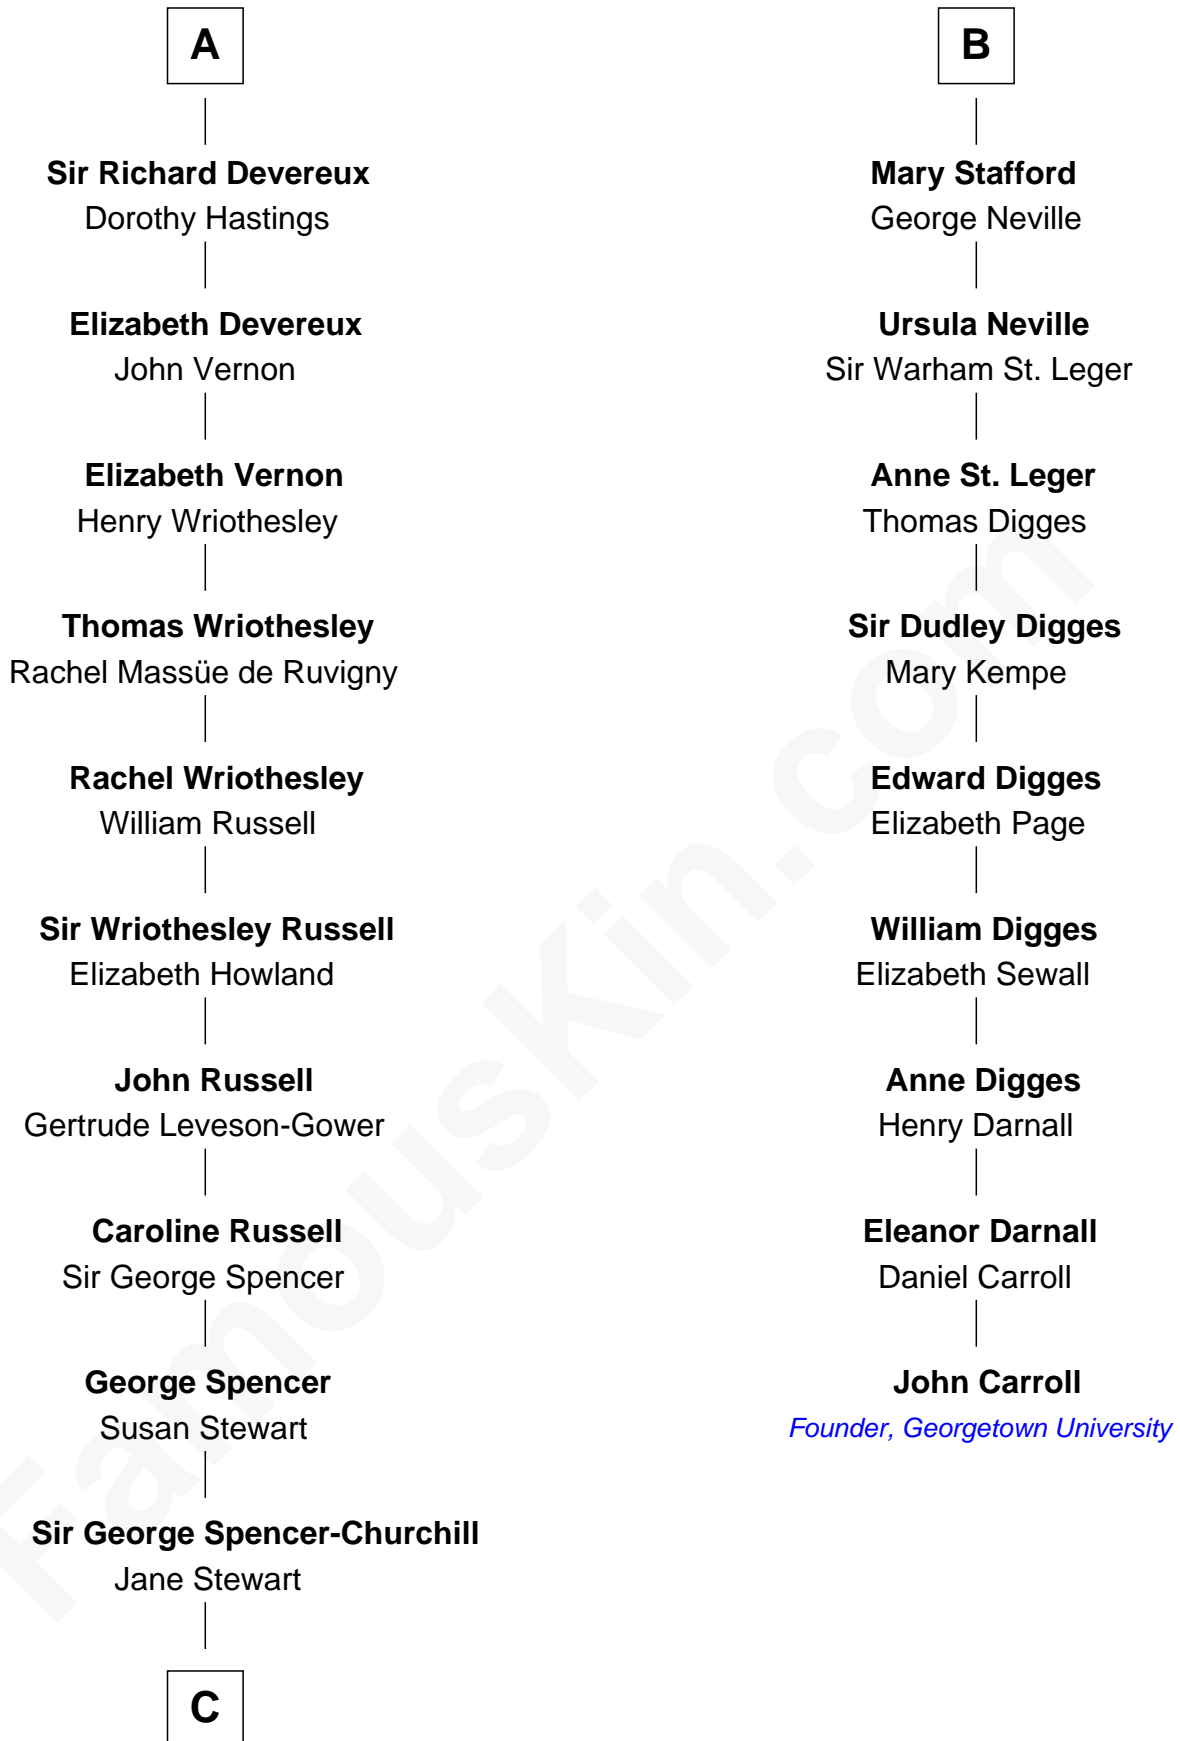

FamousKin.com

Relationship Chart of

Sir Winston Churchill

Prime Minister of the United Kingdom

15th cousin 4 times removed of

John Carroll

Founder of Georgetown University

Sir John Delabere

C

—
Sir John Winston Spencer-Churchill

Frances Anne Emily Vane

—
Randolph Henry Spencer-Churchill

Jeanette Jerome

—
Sir Winston Churchill

Prime Minister of the United Kingdom

FamousKin.com