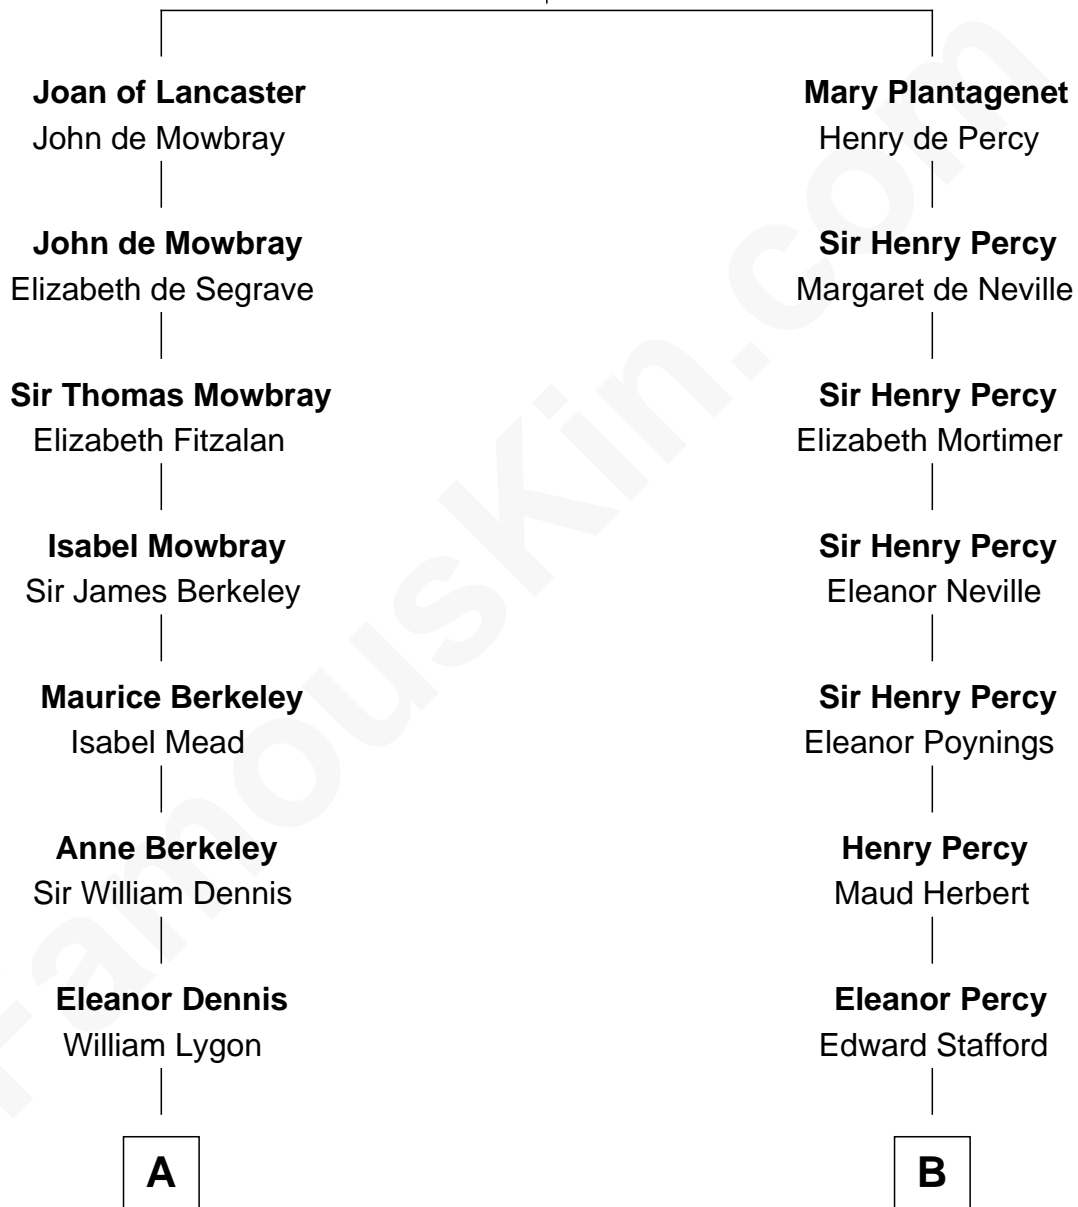

FamousKin.com

Relationship Chart of

Sir Winston Churchill

Prime Minister of the United Kingdom

15th cousin 3 times removed of

John Carroll

Founder of Georgetown University

Henry Plantagenet
Maud de Chaworth

C

Randolph Henry Spencer-Churchill

Jeanette Jerome

Sir Winston Churchill

Prime Minister of the United Kingdom

FamousKin.com