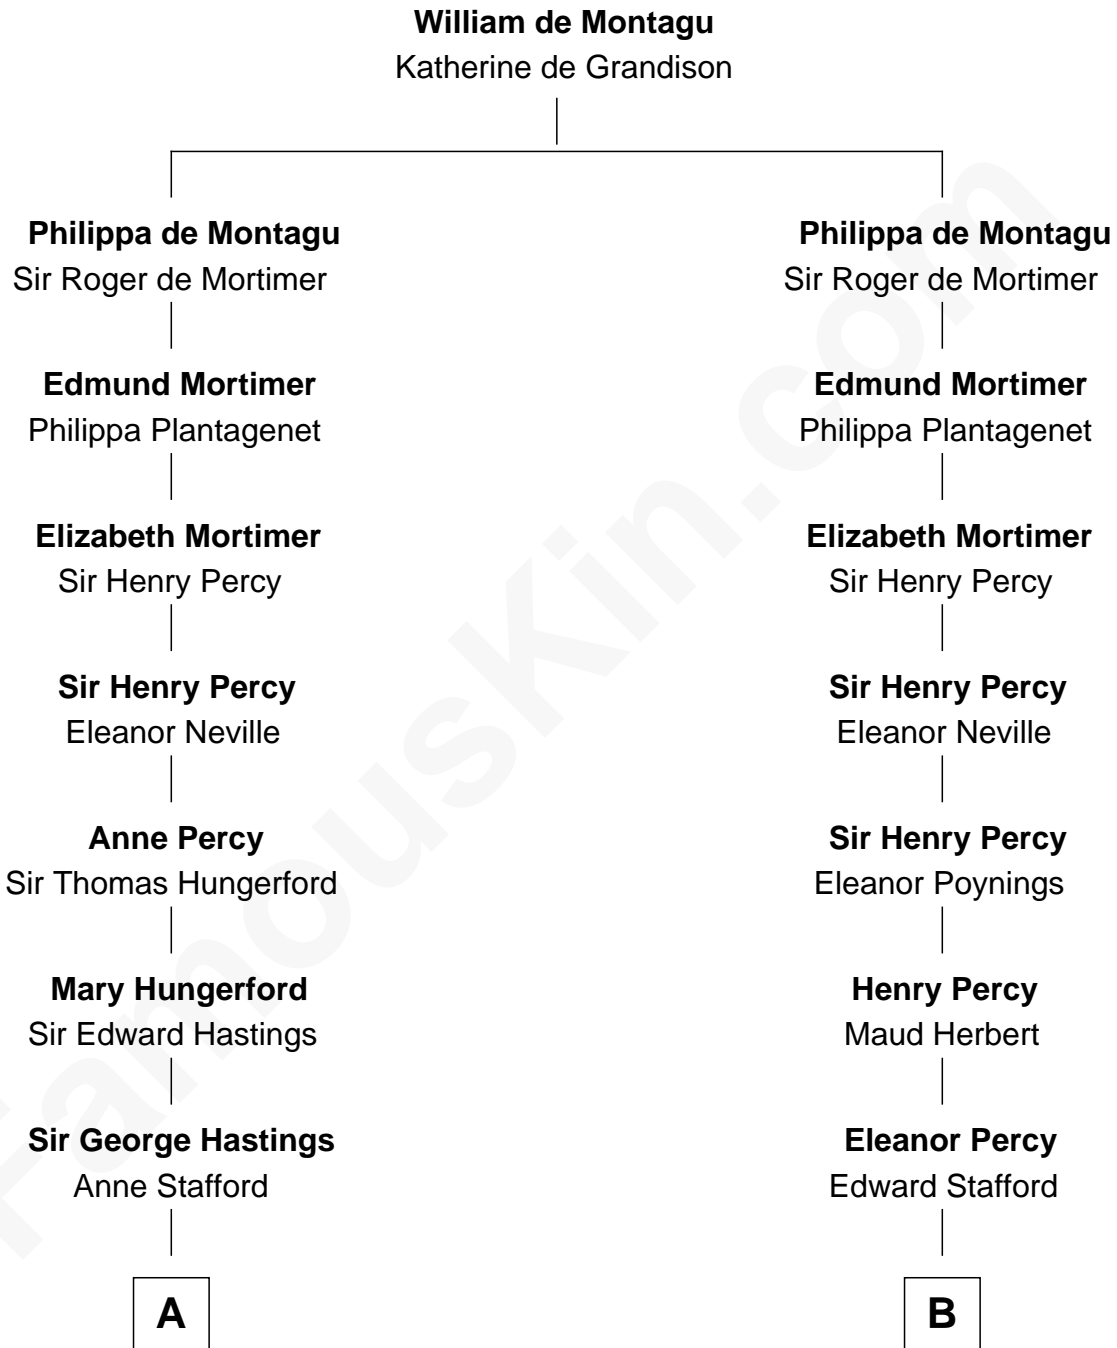

FamousKin.com

Relationship Chart of

Sir Winston Churchill

Prime Minister of the United Kingdom

15th cousin 4 times removed of

John Carroll

Founder of Georgetown University

C

—
Sir John Winston Spencer-Churchill

Frances Anne Emily Vane

—
Randolph Henry Spencer-Churchill

Jeanette Jerome

—
Sir Winston Churchill

Prime Minister of the United Kingdom

FamousKin.com