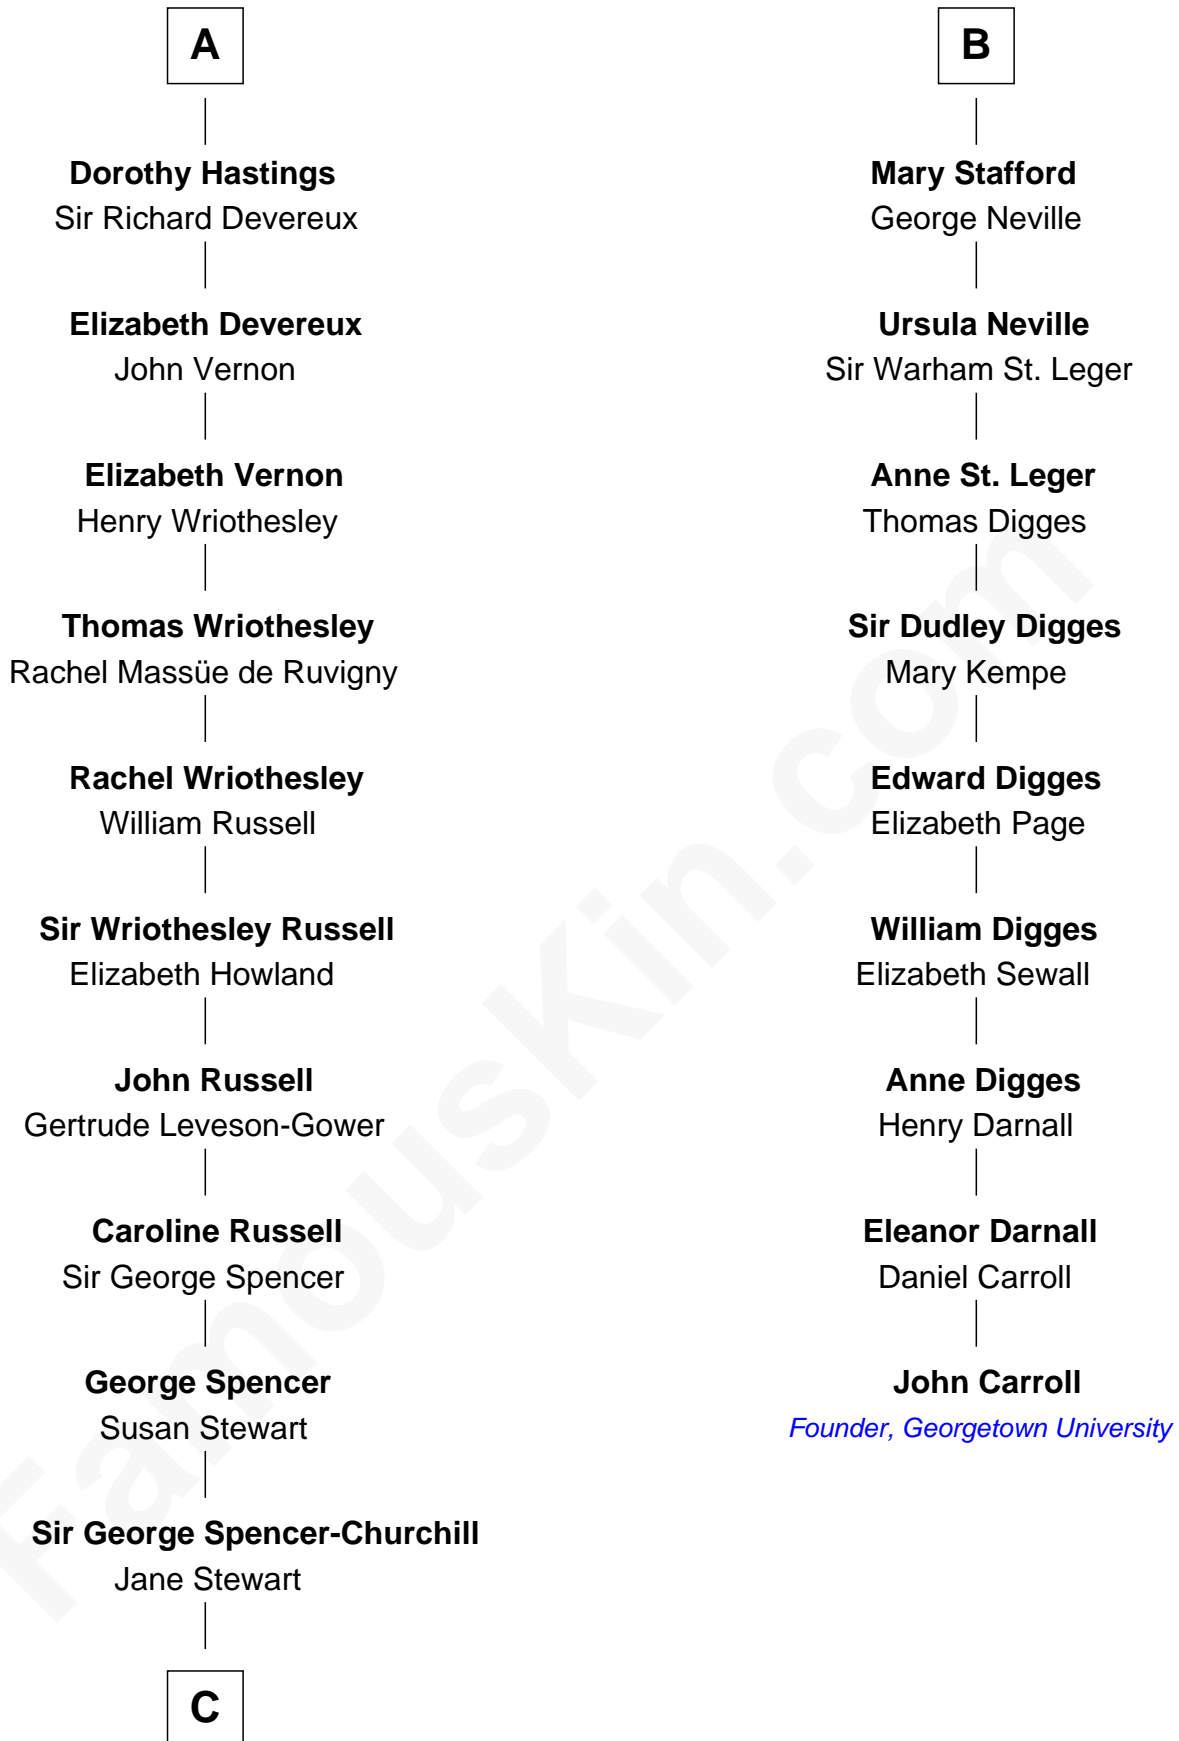

FamousKin.com

Relationship Chart of

Sir Winston Churchill

Prime Minister of the United Kingdom

15th cousin 4 times removed of

John Carroll

Founder of Georgetown University

C

—
Sir John Winston Spencer-Churchill

Frances Anne Emily Vane

—
Randolph Henry Spencer-Churchill

Jeanette Jerome

—
Sir Winston Churchill

Prime Minister of the United Kingdom

FamousKin.com