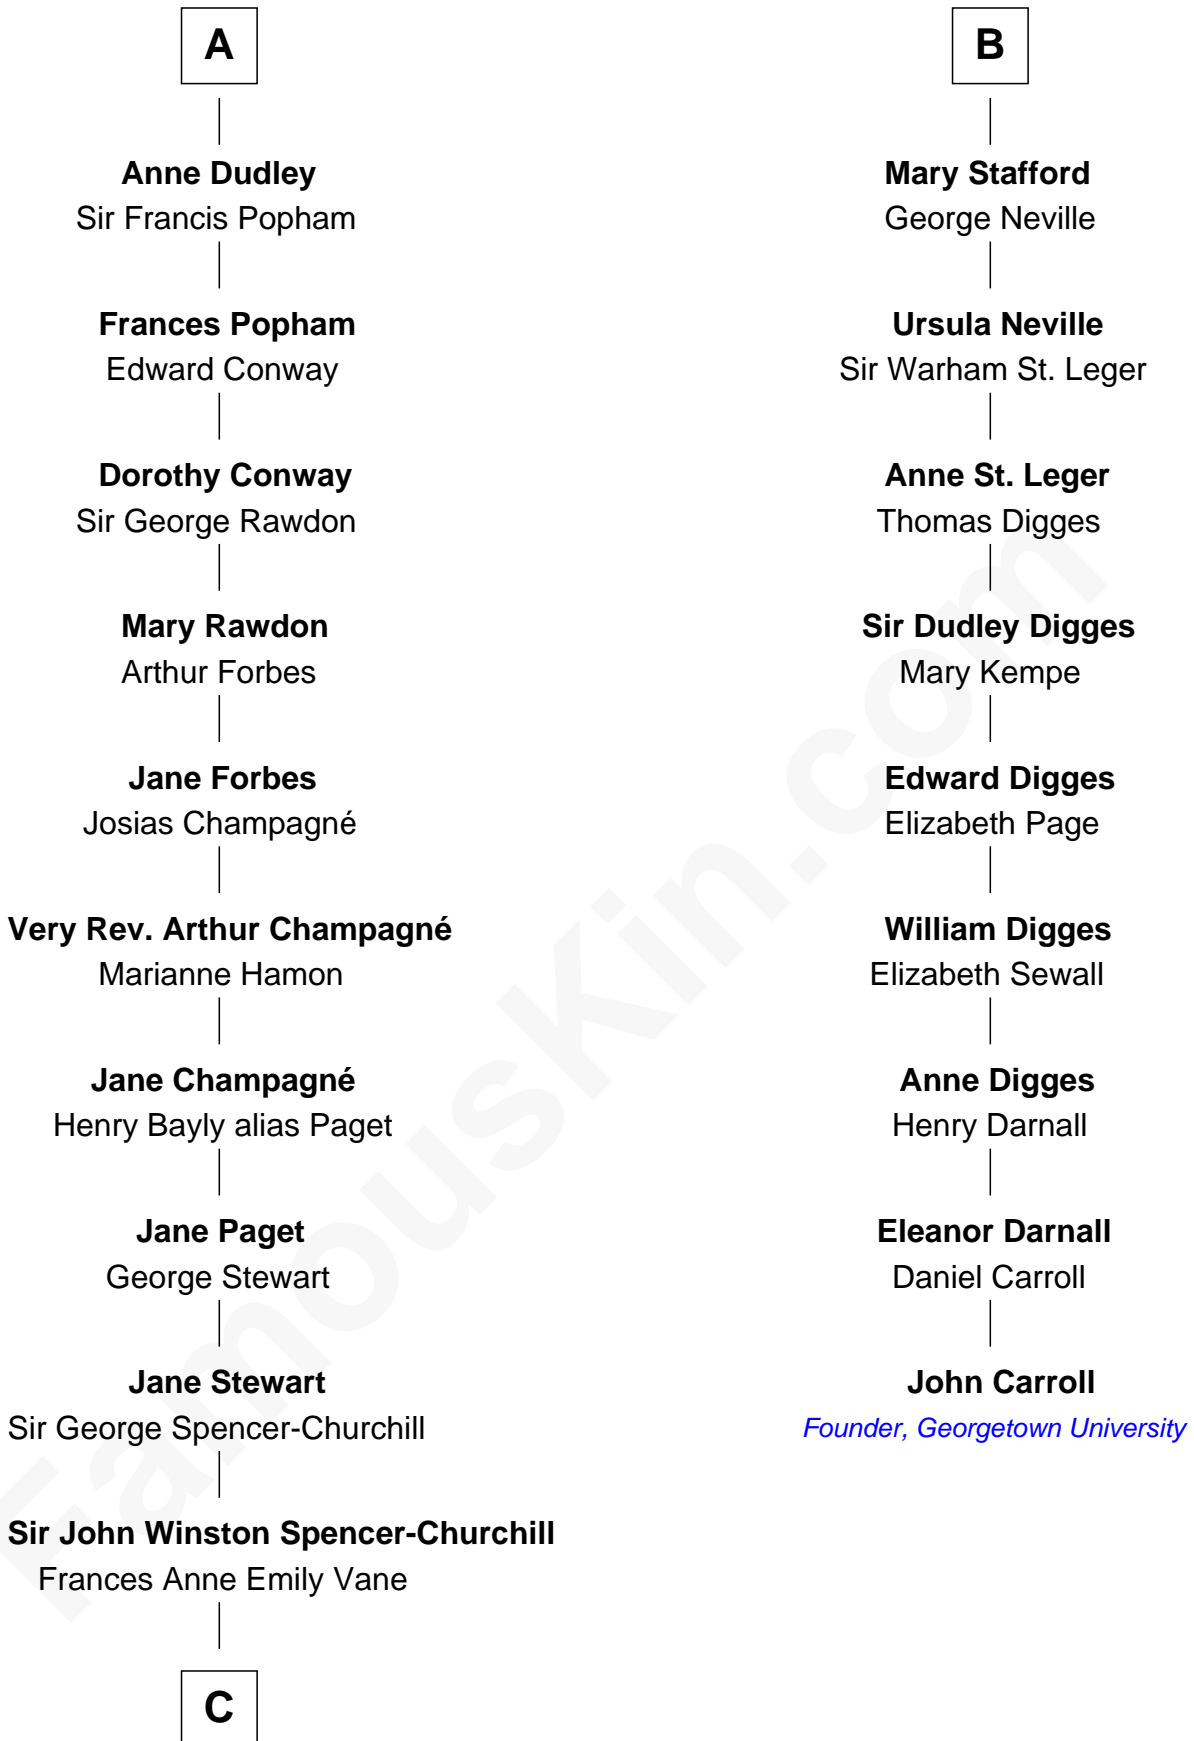

FamousKin.com

Relationship Chart of

Sir Winston Churchill

Prime Minister of the United Kingdom

15th cousin 3 times removed of

John Carroll

Founder of Georgetown University

C

Randolph Henry Spencer-Churchill

Jeanette Jerome

Sir Winston Churchill

Prime Minister of the United Kingdom

FamousKin.com