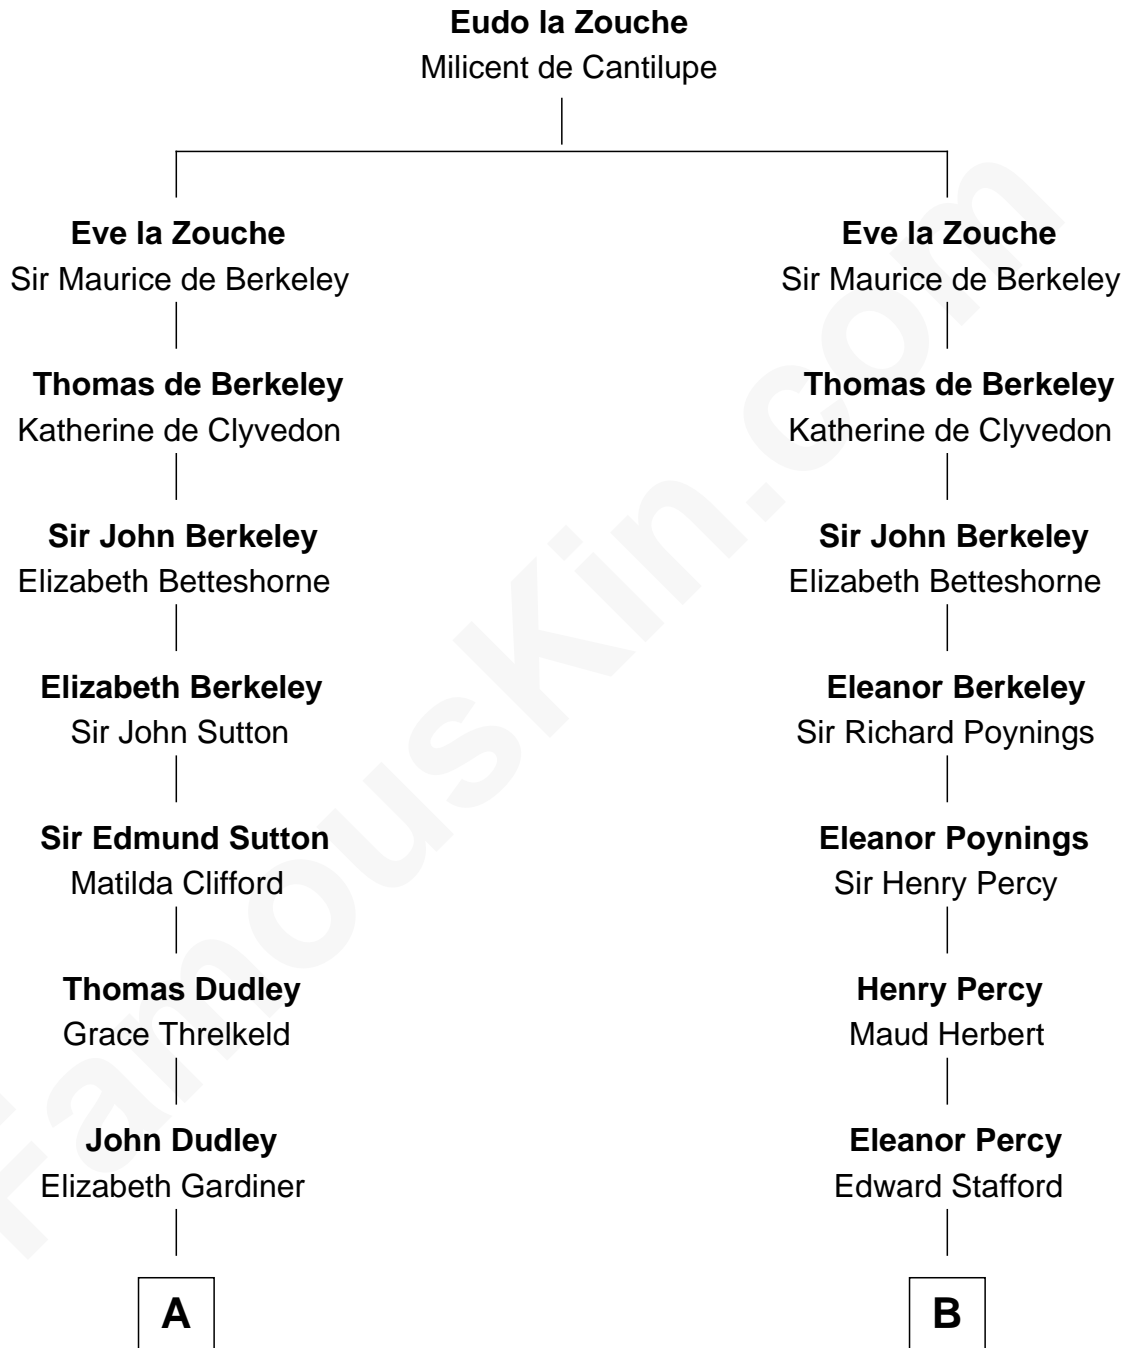

FamousKin.com

Relationship Chart of

Sir Winston Churchill

Prime Minister of the United Kingdom

15th cousin 3 times removed of

John Carroll

Founder of Georgetown University

C

Randolph Henry Spencer-Churchill

Jeanette Jerome

Sir Winston Churchill

Prime Minister of the United Kingdom

FamousKin.com