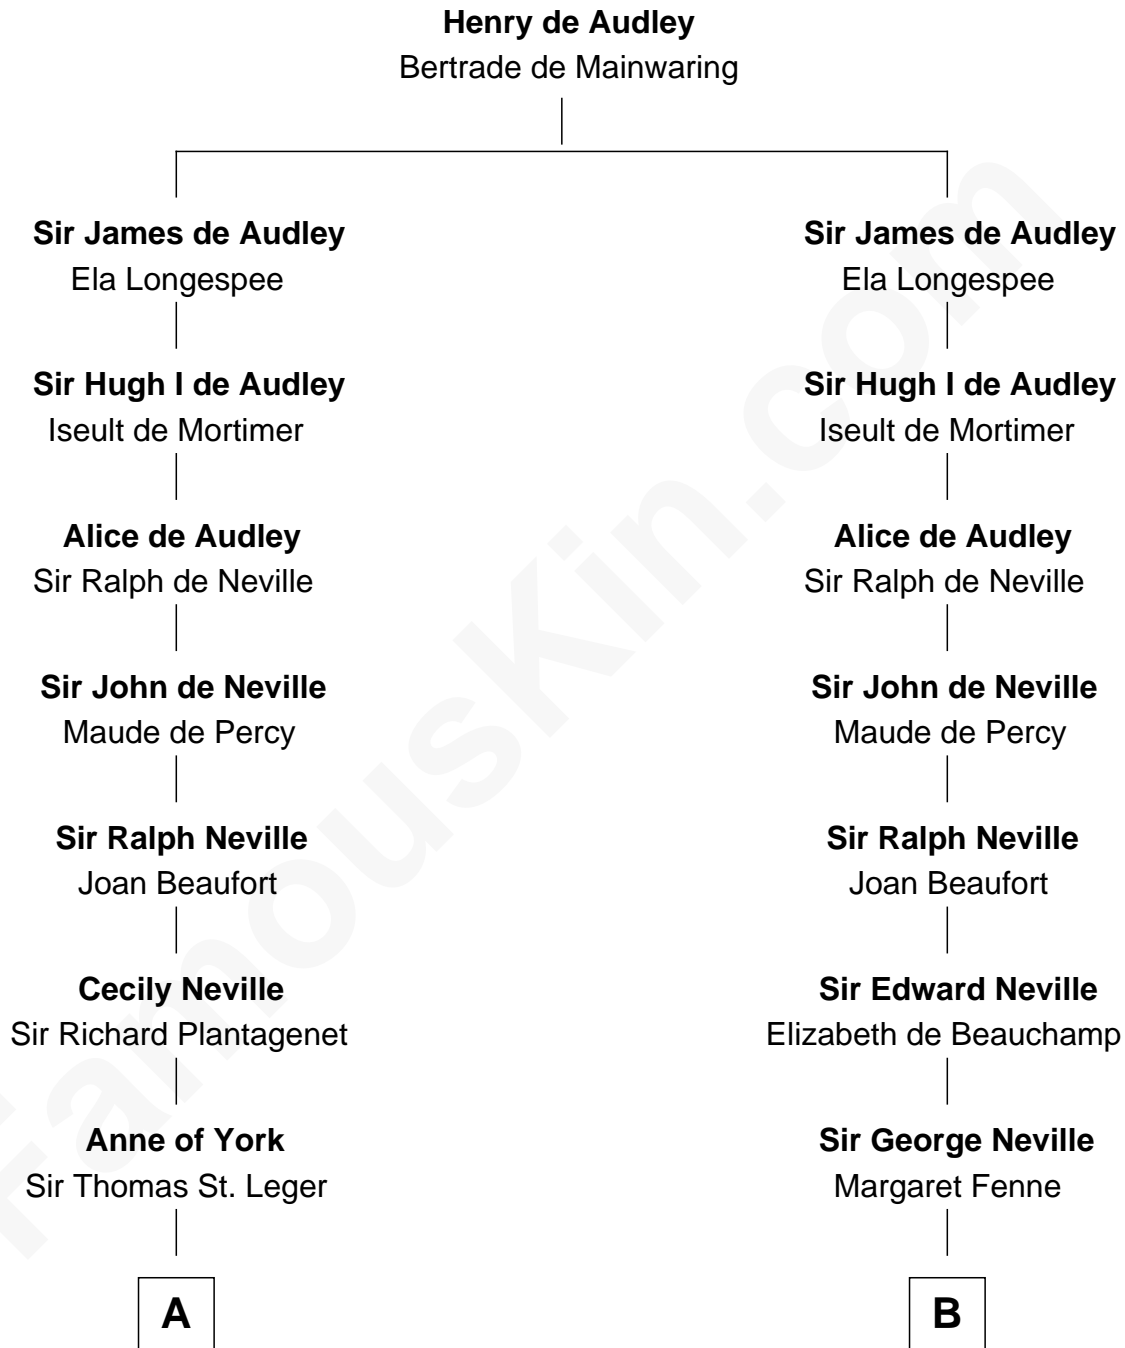

FamousKin.com

Relationship Chart of

Sir Winston Churchill

Prime Minister of the United Kingdom

15th cousin 5 times removed of

John Carroll

Founder of Georgetown University

C

—
Jane Stewart

Sir George Spencer-Churchill

—
Sir John Winston Spencer-Churchill

Frances Anne Emily Vane

—
Randolph Henry Spencer-Churchill

Jeanette Jerome

—
Sir Winston Churchill

Prime Minister of the United Kingdom