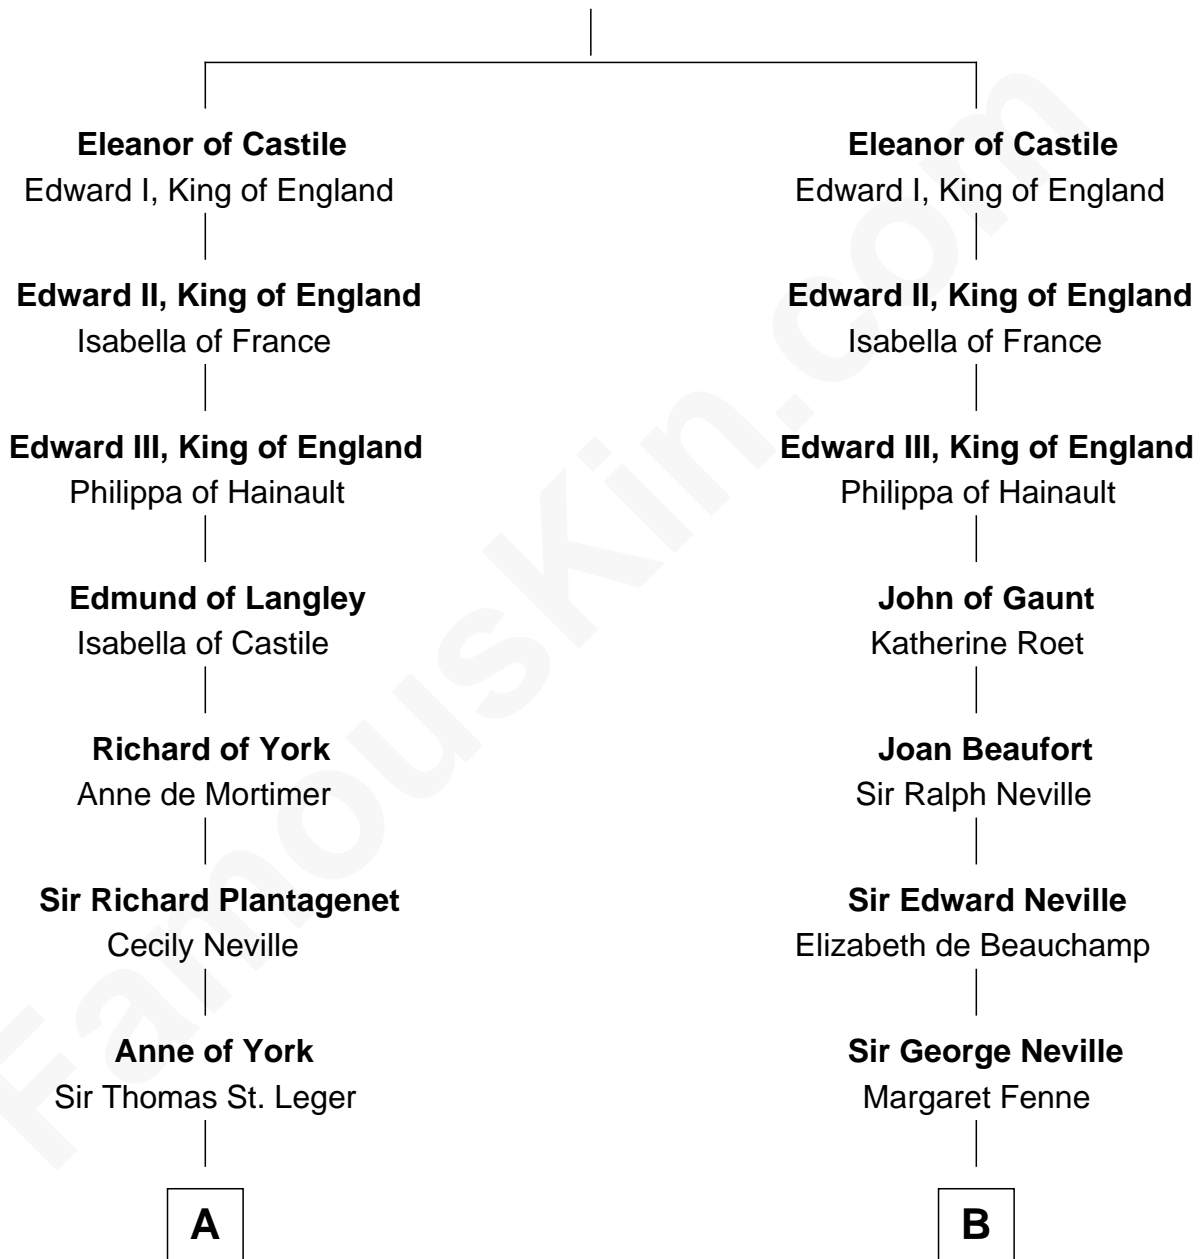

FamousKin.com
Relationship Chart of
Sir Winston Churchill

Prime Minister of the United Kingdom

15th cousin 5 times removed of

John Carroll

Founder of Georgetown University

Ferdinand III, King of Castile

Joanna of Ponthieu

C

—
Jane Stewart

Sir George Spencer-Churchill

—
Sir John Winston Spencer-Churchill

Frances Anne Emily Vane

—
Randolph Henry Spencer-Churchill

Jeanette Jerome

—
Sir Winston Churchill

Prime Minister of the United Kingdom

FamousKin.com