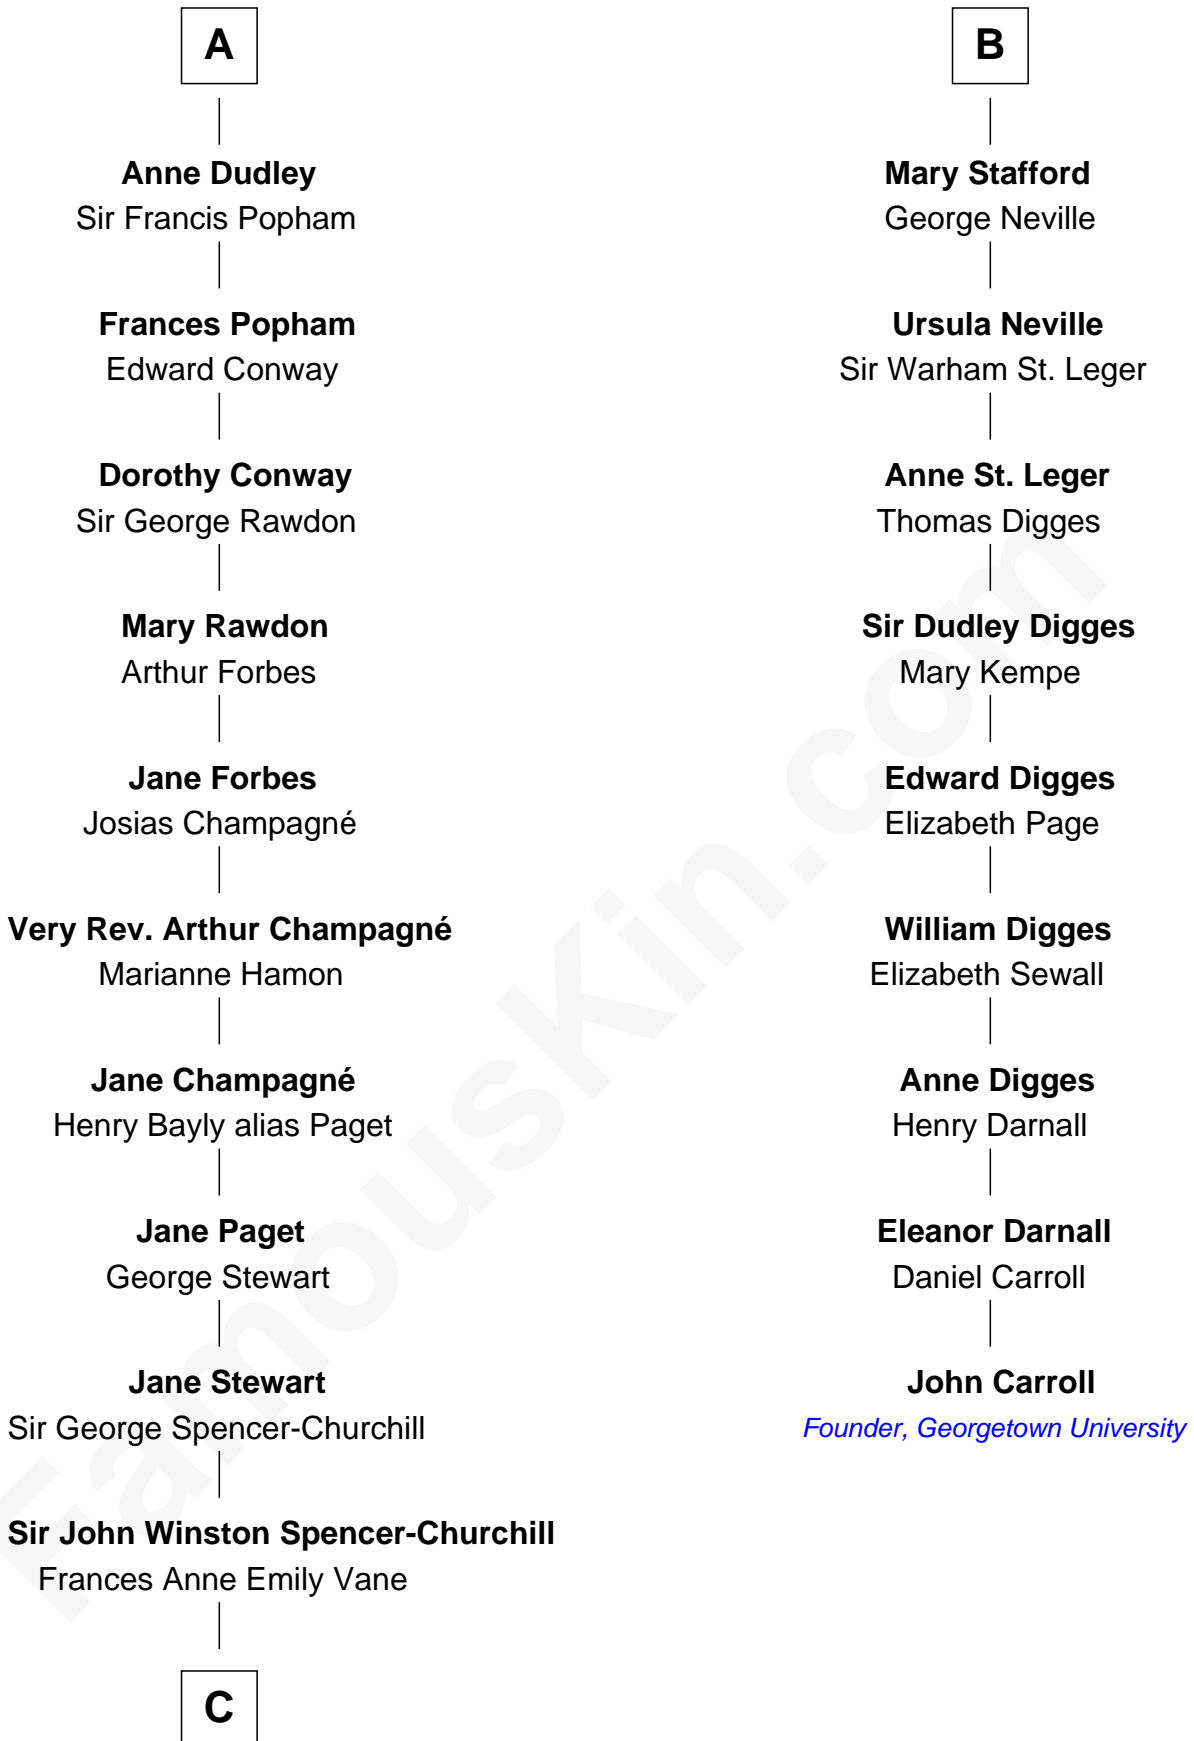

FamousKin.com

Relationship Chart of

Sir Winston Churchill

Prime Minister of the United Kingdom

15th cousin 3 times removed of

John Carroll

Founder of Georgetown University

Sir Thomas de Berkeley

Sir Maurice de Berkeley

Eve la Zouche

Thomas de Berkeley

Katherine de Clyvedon

Sir John Berkeley

Elizabeth Betteshorne

Eleanor Berkeley

Sir Richard Poynings

Eleanor Poynings

Sir Henry Percy

Henry Percy

Maud Herbert

Eleanor Percy

Edward Stafford

B

C

Randolph Henry Spencer-Churchill

Jeanette Jerome

Sir Winston Churchill

Prime Minister of the United Kingdom

FamousKin.com