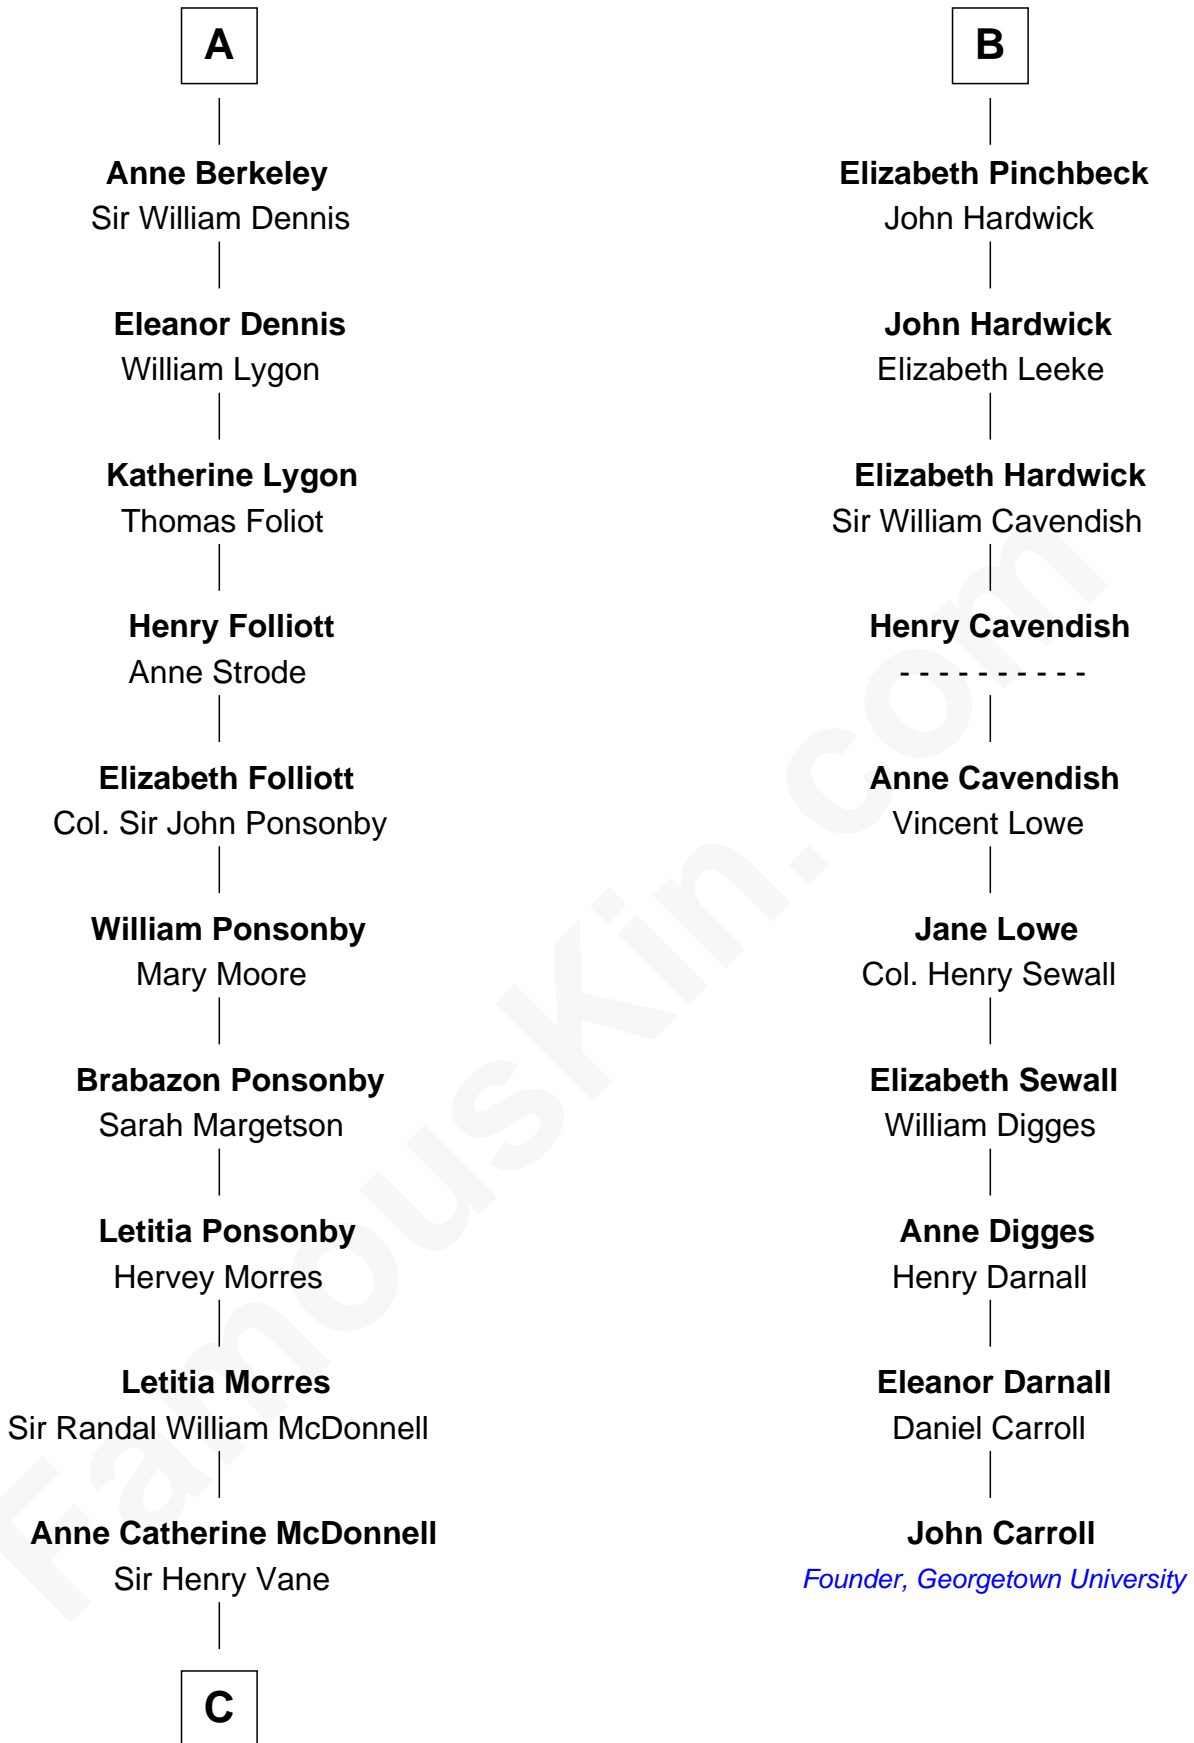

FamousKin.com

Relationship Chart of

Sir Winston Churchill

Prime Minister of the United Kingdom

16th cousin 4 times removed of

John Carroll

Founder of Georgetown University

John Fitzalan
Isabel de Mortimer

C

—
Frances Anne Emily Vane-Tempest

Sir Charles William Stewart

—
Frances Anne Emily Vane

Sir John Winston Spencer-Churchill

—
Randolph Henry Spencer-Churchill

Jeanette Jerome

—
Sir Winston Churchill

Prime Minister of the United Kingdom

FamousKin.com