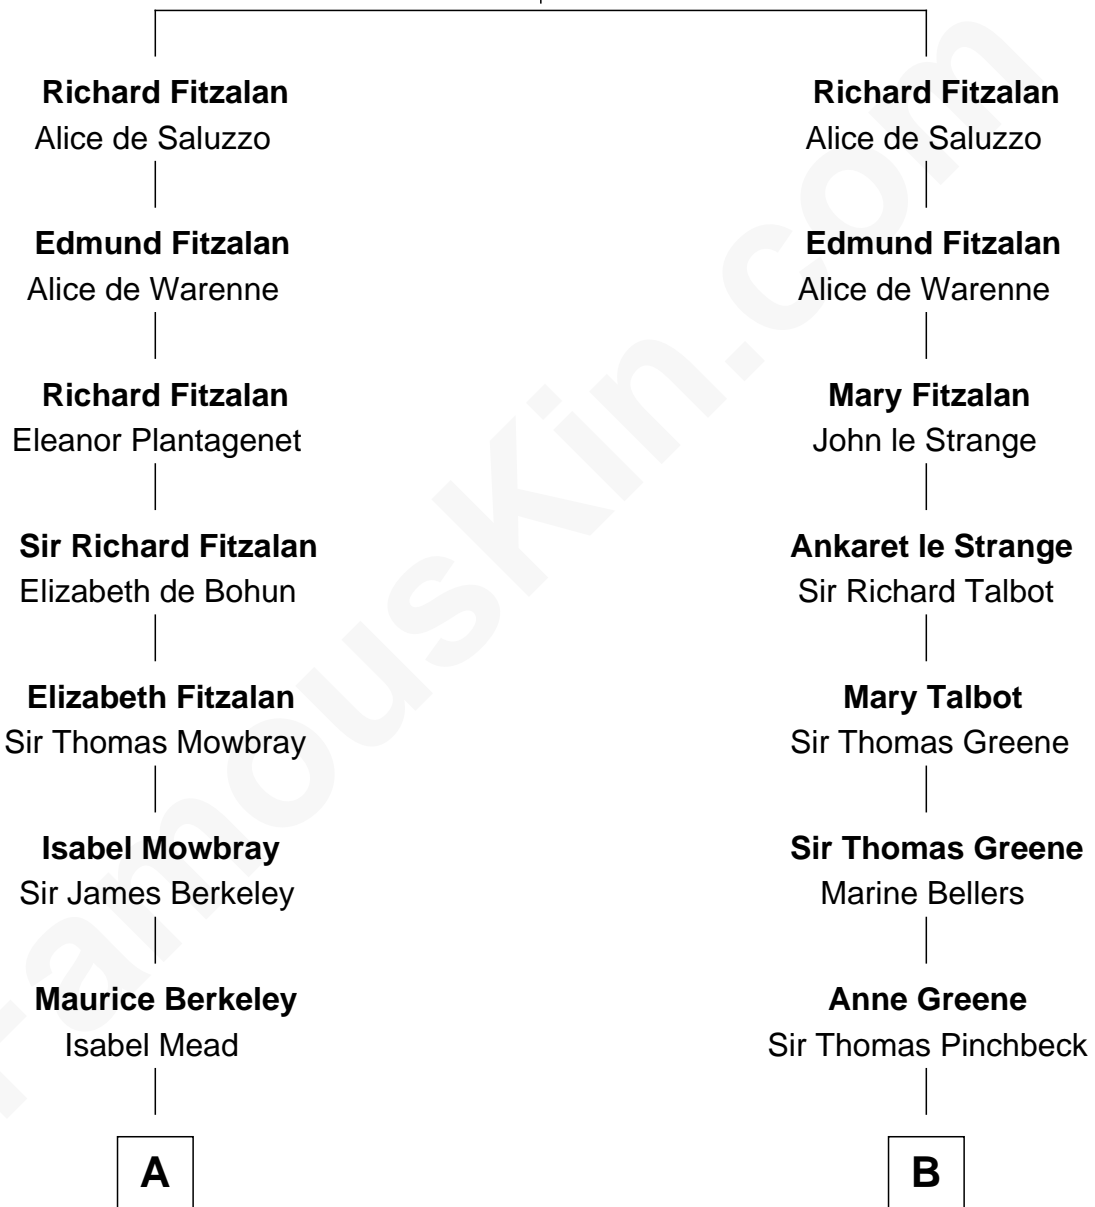

FamousKin.com

Relationship Chart of

Sir Winston Churchill

Prime Minister of the United Kingdom

16th cousin 4 times removed of

John Carroll

Founder of Georgetown University

John Fitzalan
Isabel de Mortimer

C

—
Frances Anne Emily Vane-Tempest

Sir Charles William Stewart

—
Frances Anne Emily Vane

Sir John Winston Spencer-Churchill

—
Randolph Henry Spencer-Churchill

Jeanette Jerome

—
Sir Winston Churchill

Prime Minister of the United Kingdom

FamousKin.com