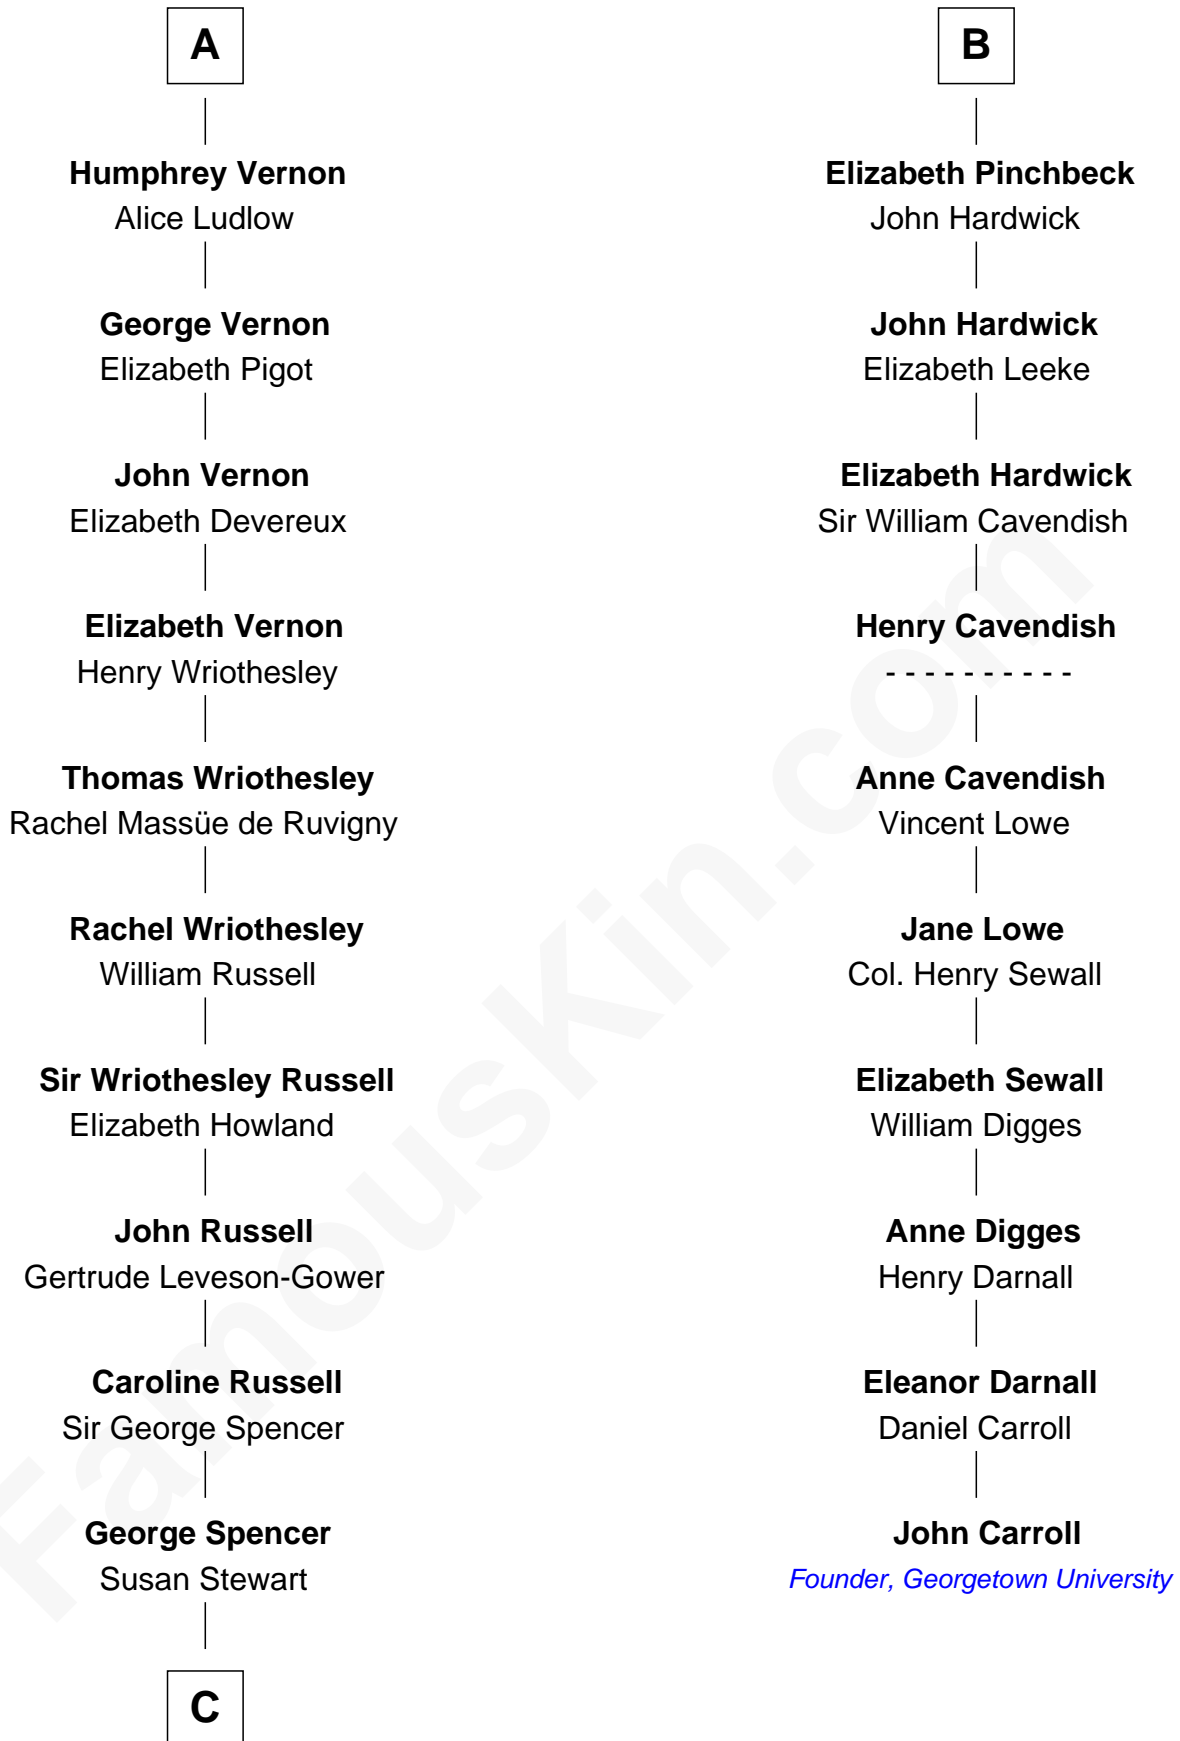

FamousKin.com

Relationship Chart of

Sir Winston Churchill

Prime Minister of the United Kingdom

16th cousin 4 times removed of

John Carroll

Founder of Georgetown University

Thebaud le Boteler

Mary Talbot

Sir Thomas Greene

Sir Thomas Greene

Marine Bellers

Anne Greene

Sir Thomas Pinchbeck

B

C

—
Sir George Spencer-Churchill

Jane Stewart

—
Sir John Winston Spencer-Churchill

Frances Anne Emily Vane

—
Randolph Henry Spencer-Churchill

Jeanette Jerome

—
Sir Winston Churchill

Prime Minister of the United Kingdom