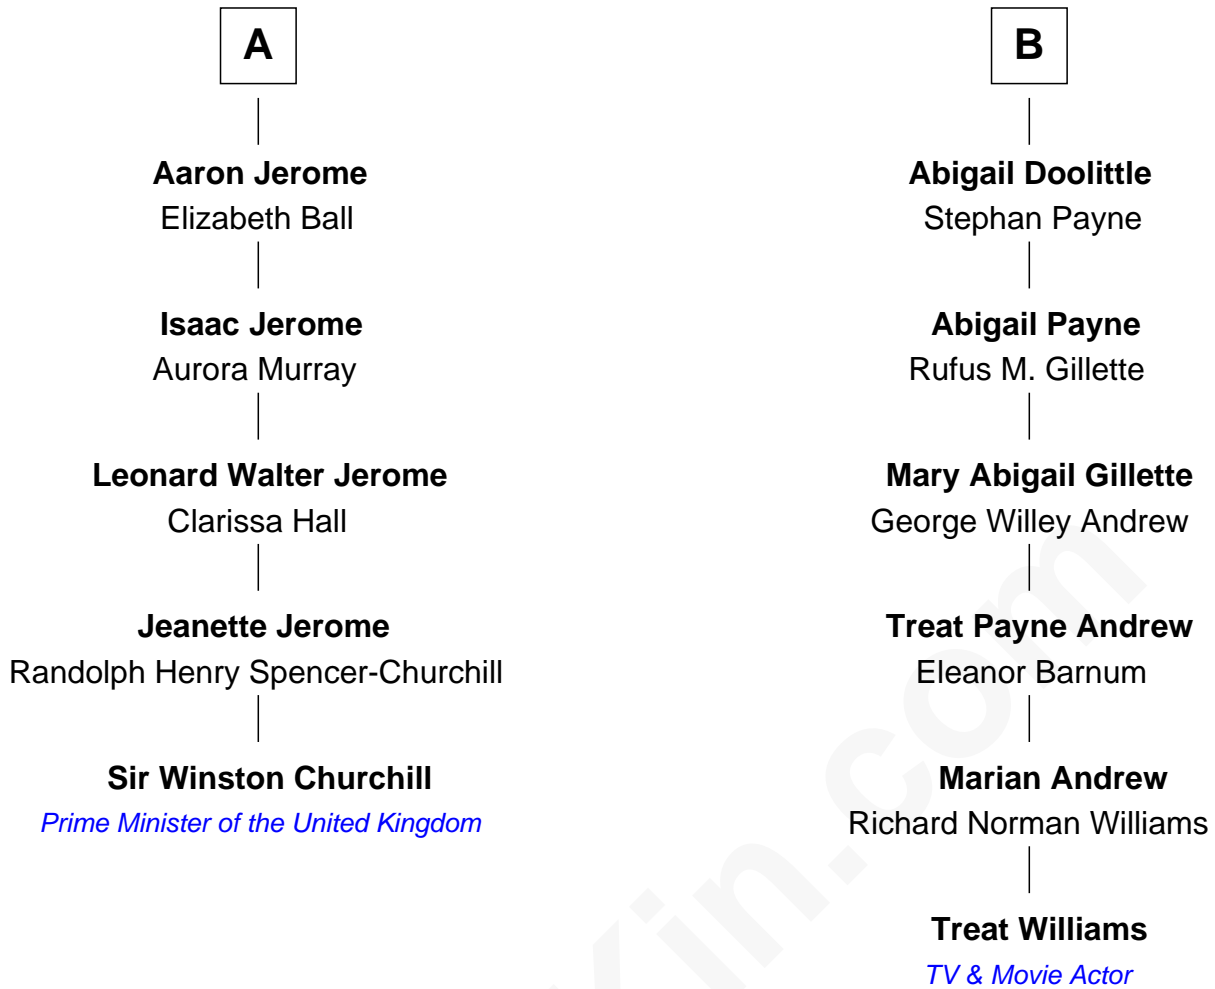

FamousKin.com

Relationship Chart of

Sir Winston Churchill

Prime Minister of the United Kingdom

11th cousin 1 time removed of

Treat Williams

TV & Movie Actor

Treat Williams photo by [Philipp Wüst](#) (CC BY SA 3.0 DE)