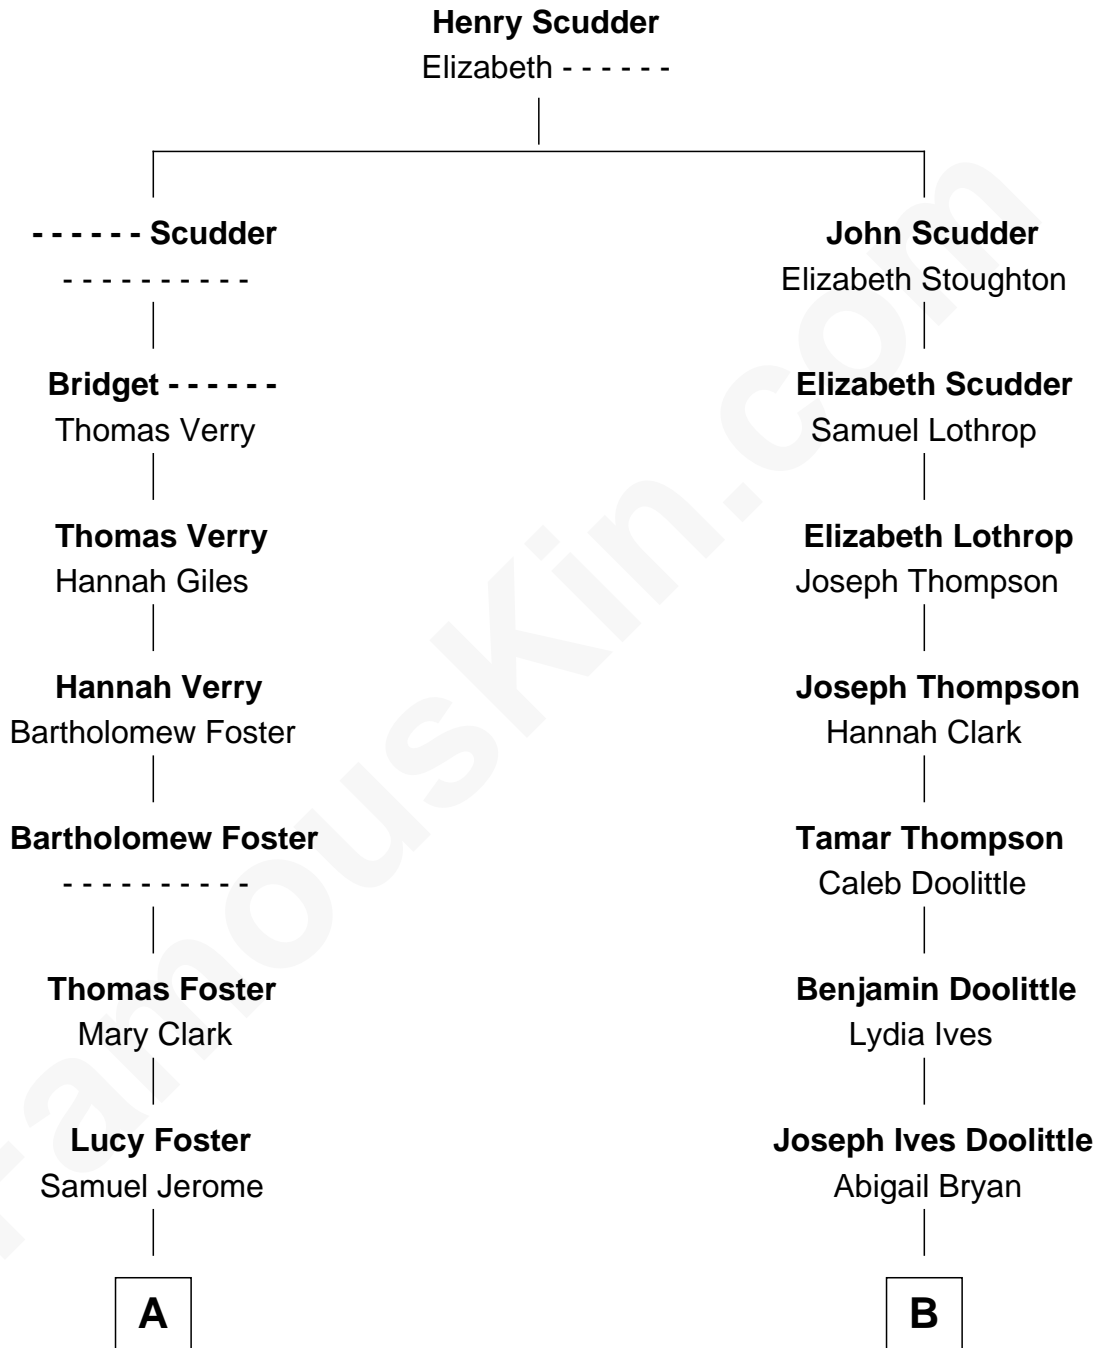

FamousKin.com

Relationship Chart of

Sir Winston Churchill

Prime Minister of the United Kingdom

11th cousin 1 time removed of

Treat Williams

TV & Movie Actor

Treat Williams photo by [Philipp Wüst](#) (CC BY SA 3.0 DE)