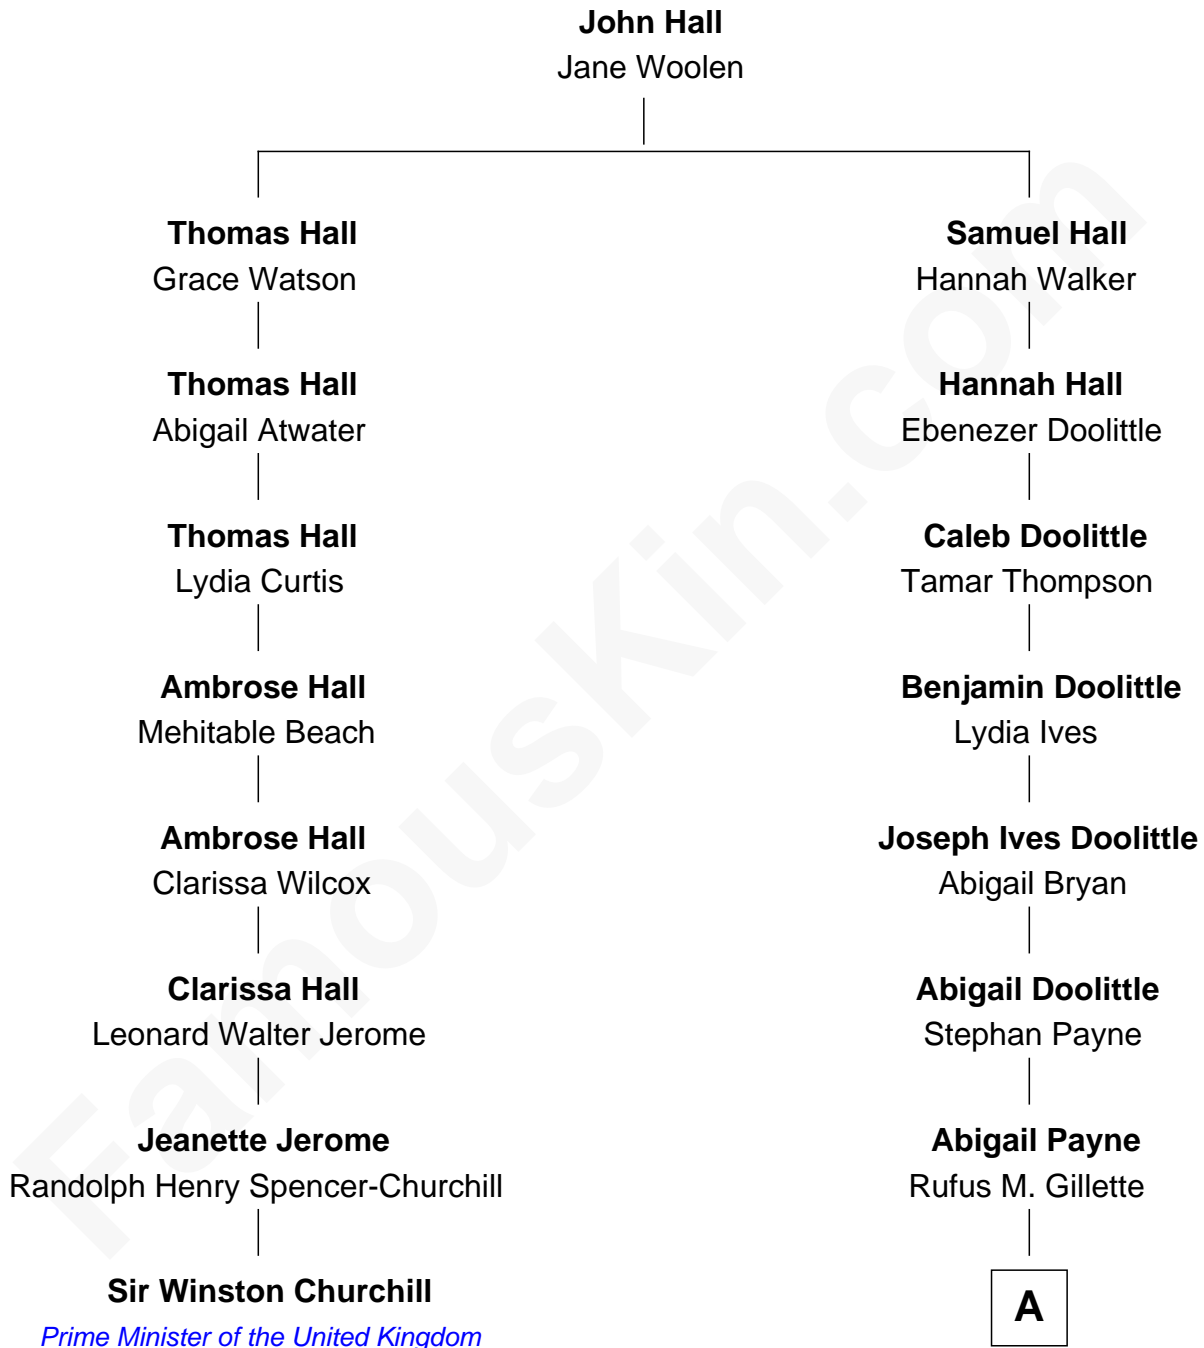

## Relationship Chart of

### Sir Winston Churchill

*Prime Minister of the United Kingdom*

7th cousin 3 times removed of

**Treat Williams**

*TV & Movie Actor*

**A**

—  
**Mary Abigail Gillette**  
George Willey Andrew

—  
**Treat Payne Andrew**  
Eleanor Barnum