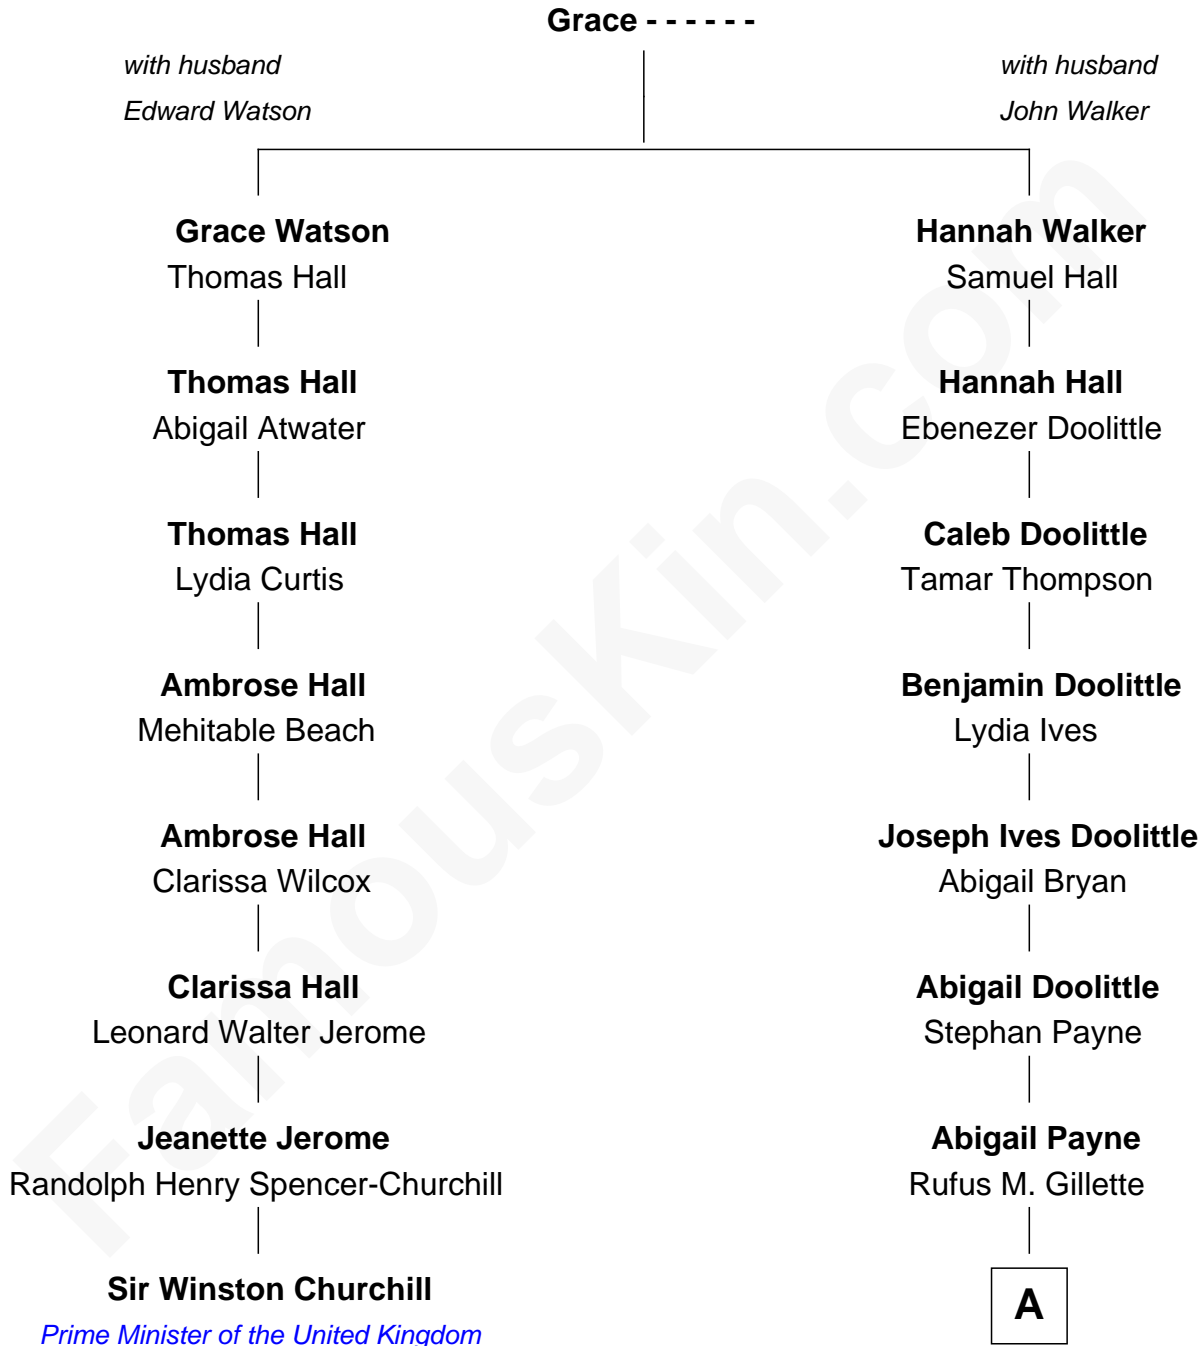

## Relationship Chart of

### Sir Winston Churchill

*Prime Minister of the United Kingdom*

7th cousin 3 times removed of

**Treat Williams**

*TV & Movie Actor*

**A**

—  
**Mary Abigail Gillette**  
George Willey Andrew

—  
**Treat Payne Andrew**  
Eleanor Barnum