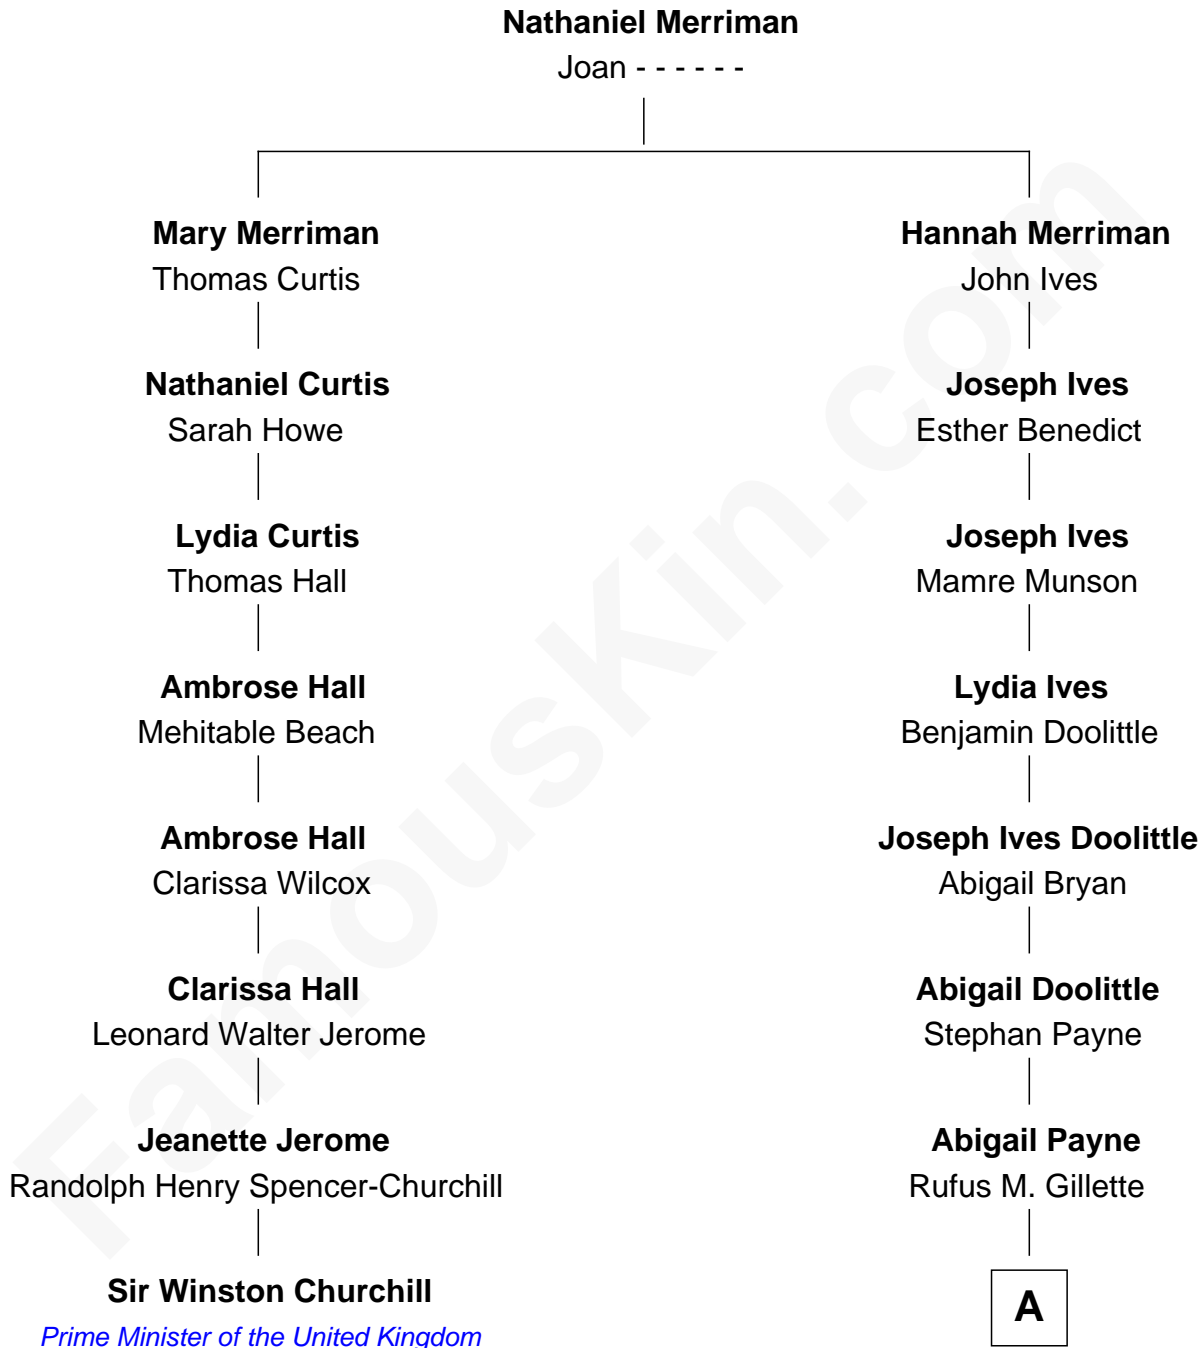

## Relationship Chart of

### Sir Winston Churchill

*Prime Minister of the United Kingdom*

7th cousin 3 times removed of

**Treat Williams**

*TV & Movie Actor*

**A**

—  
**Mary Abigail Gillette**  
George Willey Andrew

—  
**Treat Payne Andrew**  
Eleanor Barnum