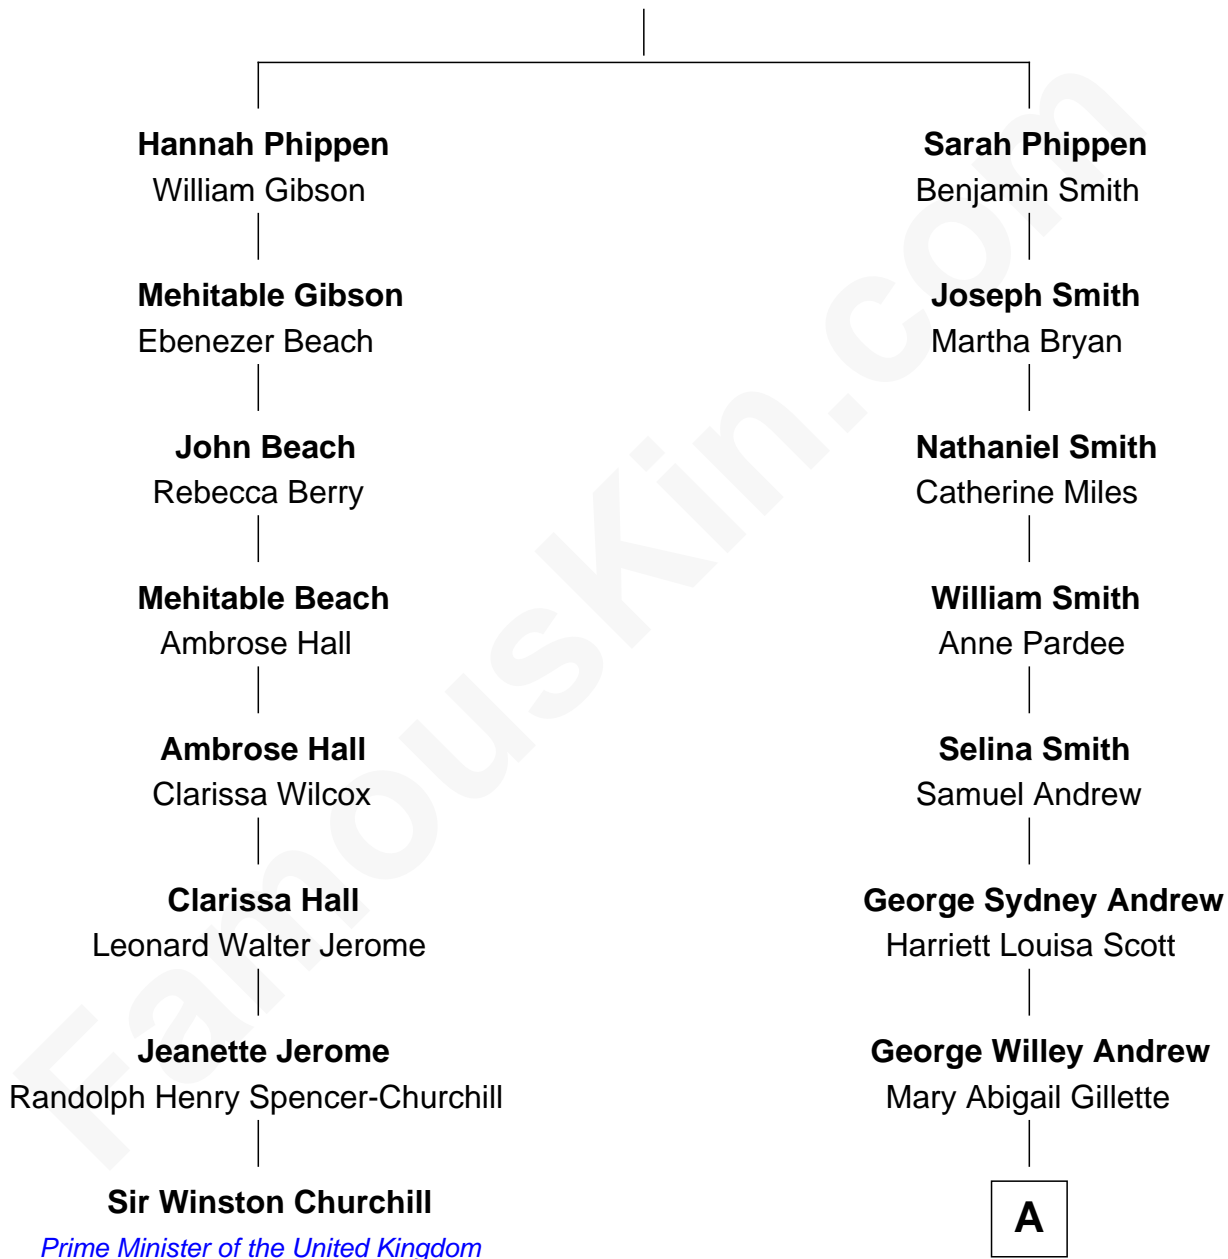

FamousKin.com

Relationship Chart of

Sir Winston Churchill

Prime Minister of the United Kingdom

7th cousin 2 times removed of

Treat Williams

TV & Movie Actor

Gamaliel Phippen

Sarah Purchase

A

Treat Payne Andrew

Eleanor Barnum

Marian Andrew

Richard Norman Williams

Treat Williams

TV & Movie Actor