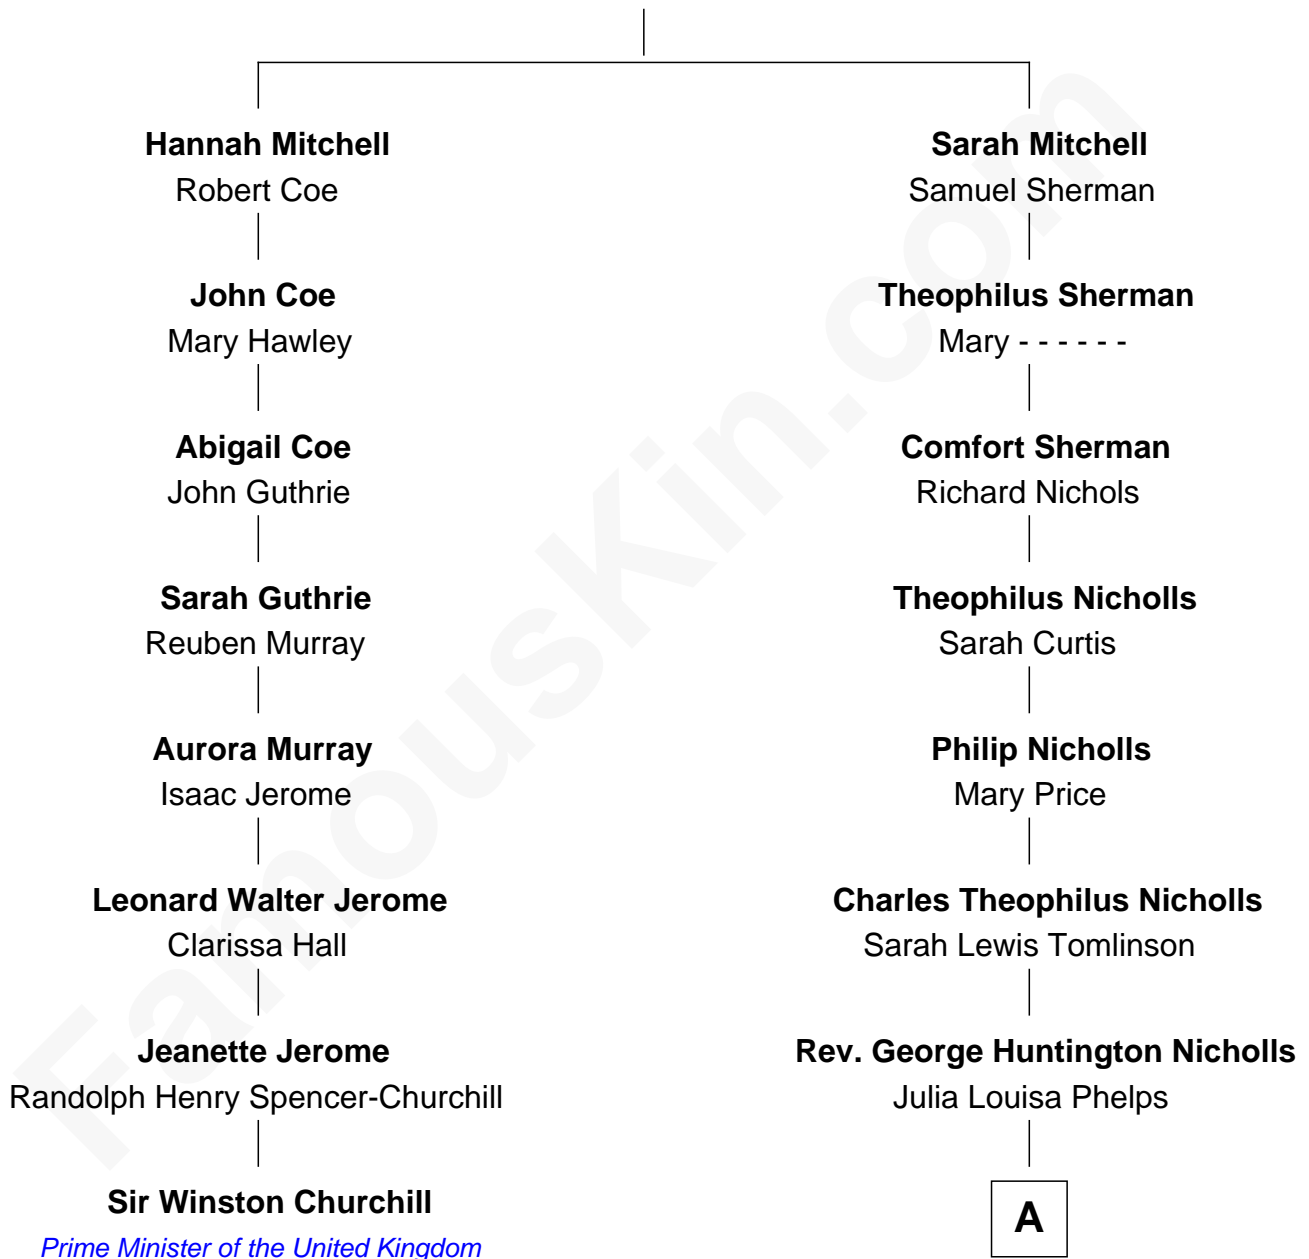

FamousKin.com

Relationship Chart of

Sir Winston Churchill

Prime Minister of the United Kingdom

7th cousin 4 times removed of

Treat Williams

TV & Movie Actor

Matthew Mitchell

Susan Wood

A

—
Mary Nicholls

Charles W. Barnum

—
Richard Nicholls Barnum

Marian Hutchison Cocks

—
Eleanor Barnum

Treat Payne Andrew

—
Marian Andrew

Richard Norman Williams

—
Treat Williams

TV & Movie Actor