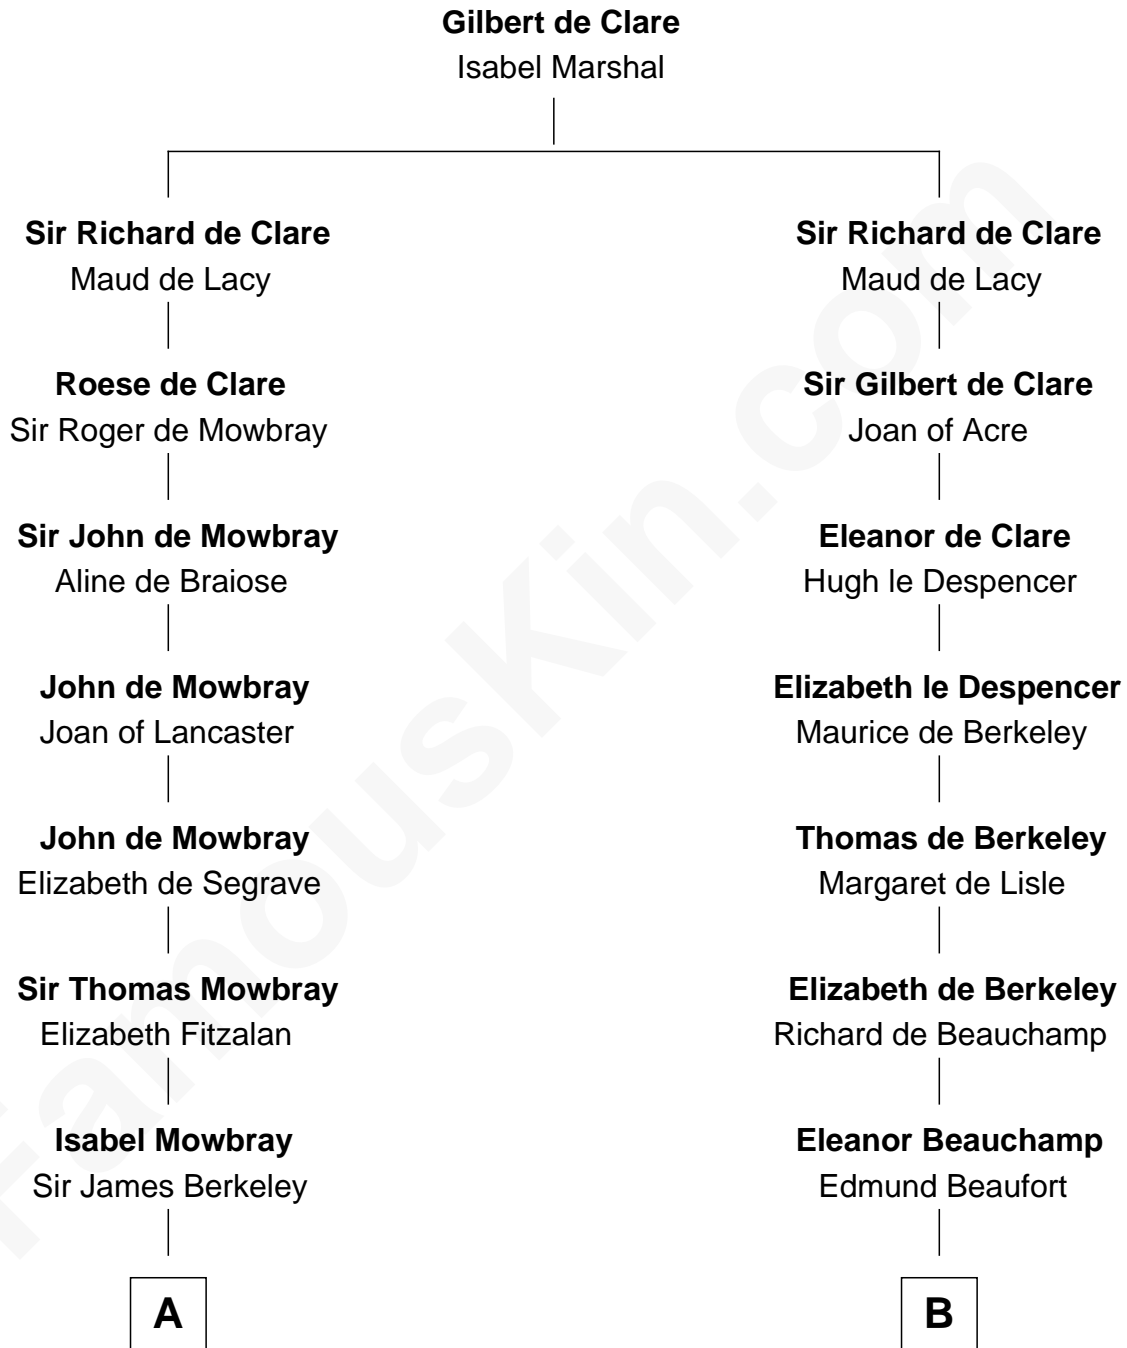

FamousKin.com

Relationship Chart of

Sir Winston Churchill

Prime Minister of the United Kingdom

20th cousin 1 time removed of

Lewis Carroll

Author of Alice in Wonderland

C

Anne Catherine McDonnell

Sir Henry Vane

Frances Anne Emily Vane-Tempest

Sir Charles William Stewart

Frances Anne Emily Vane

Sir John Winston Spencer-Churchill

Randolph Henry Spencer-Churchill

Jeanette Jerome