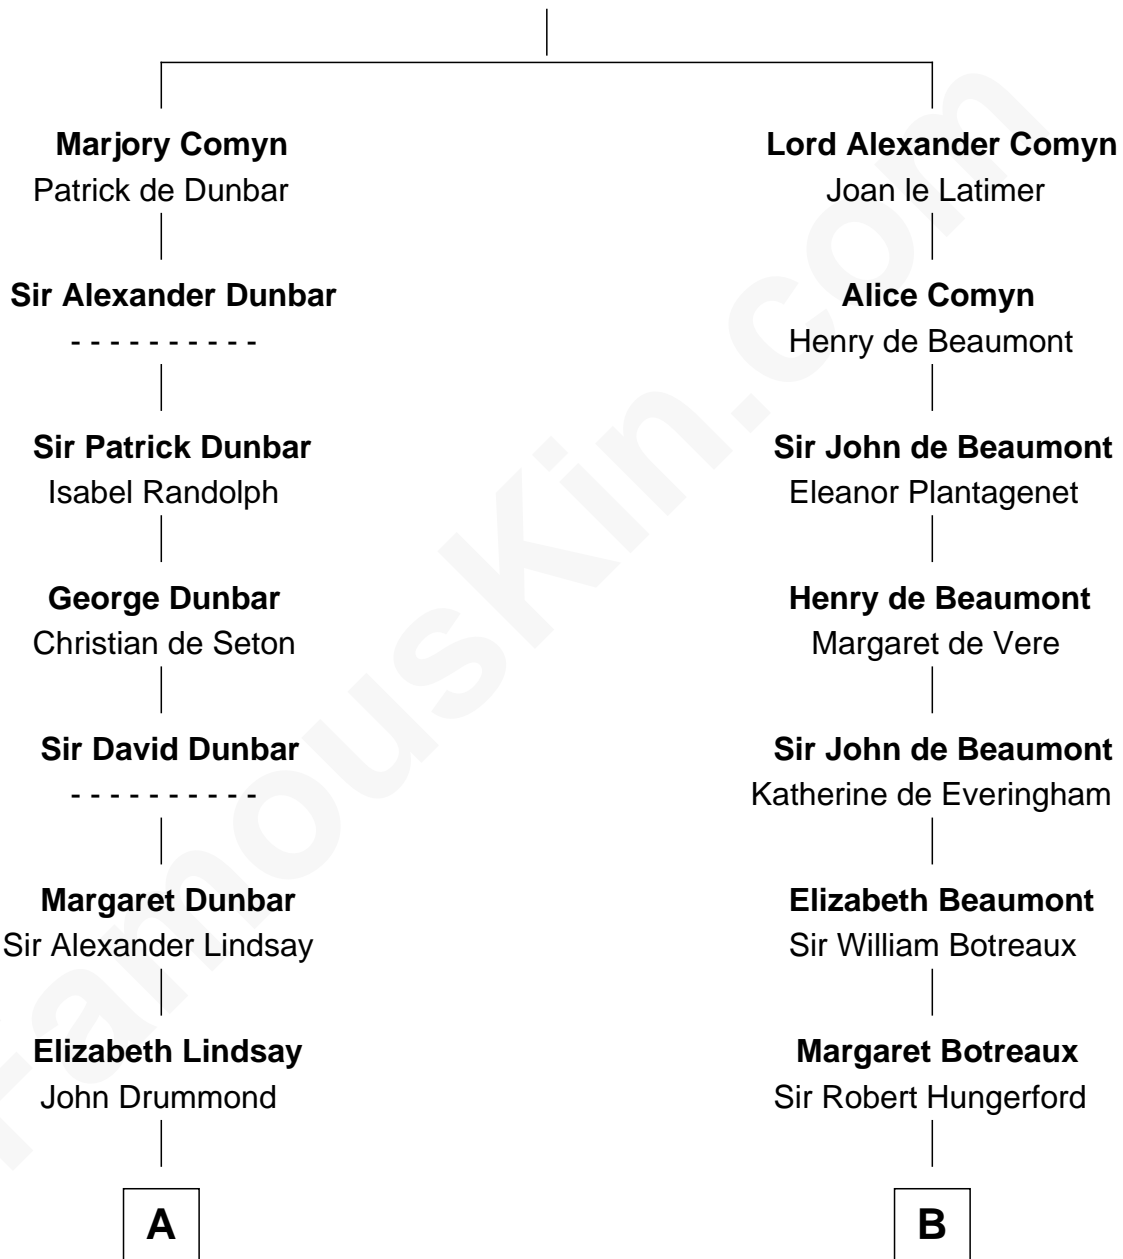

## Relationship Chart of

**Sir Winston Churchill**

*Prime Minister of the United Kingdom*

21st cousin of

**Lewis Carroll**

*Author of Alice in Wonderland*

**Alexander Comyn**  
Elisabeth de Quincy

**C**

**Susan Stewart**  
George Spencer

**Sir George Spencer-Churchill**  
Jane Stewart

**Sir John Winston Spencer-Churchill**  
Frances Anne Emily Vane

**Randolph Henry Spencer-Churchill**  
Jeanette Jerome

**Sir Winston Churchill**  
*Prime Minister of the United Kingdom*