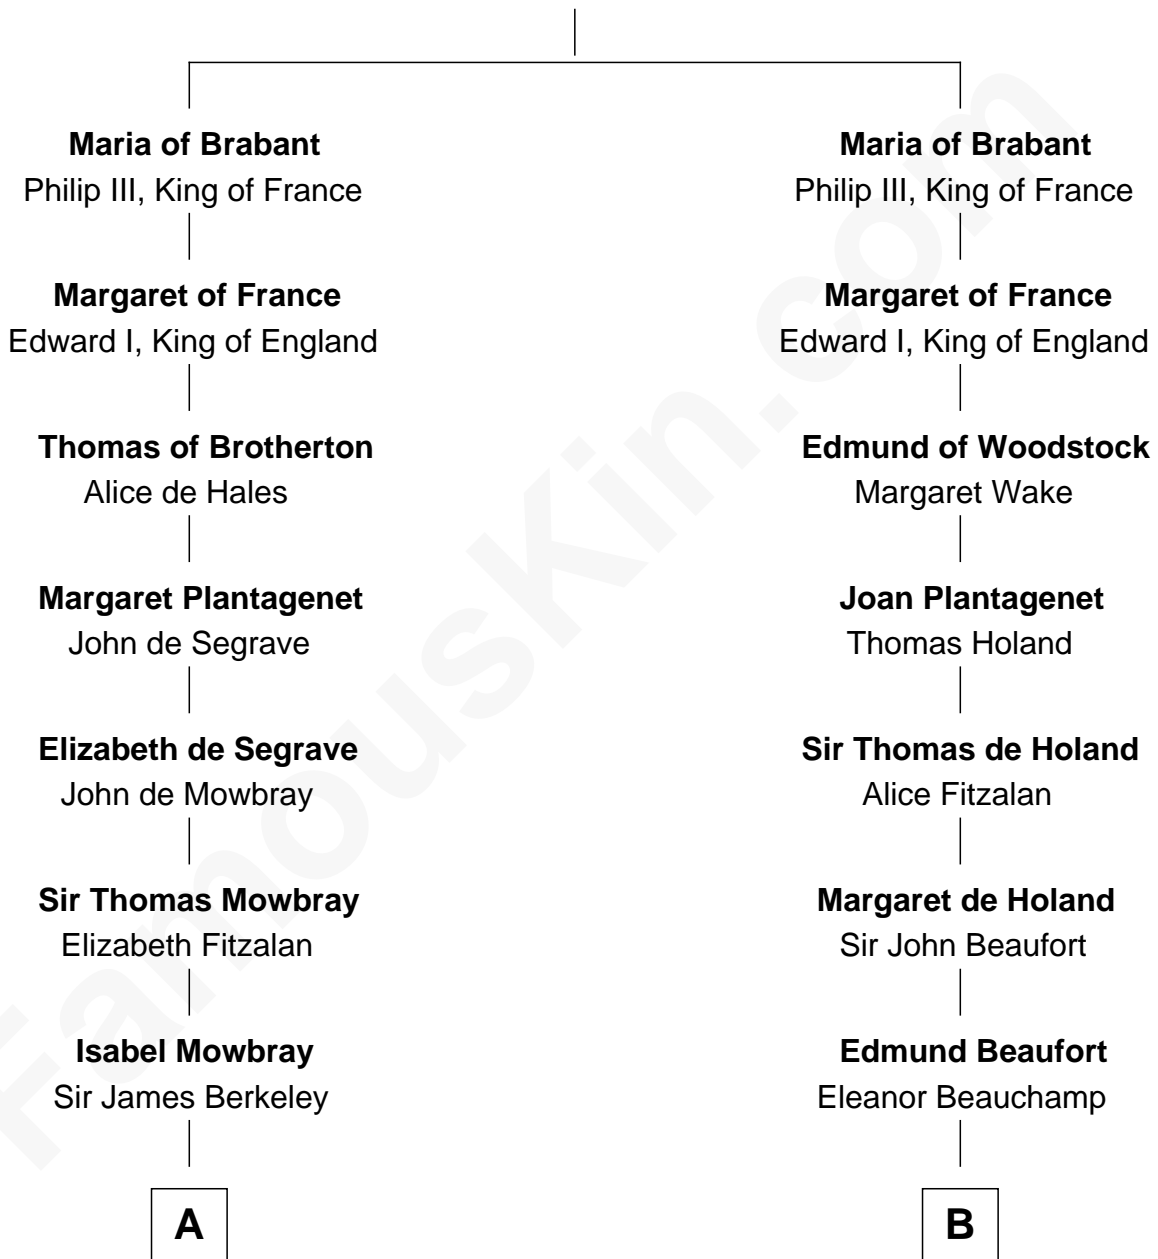

FamousKin.com

Relationship Chart of

Sir Winston Churchill

Prime Minister of the United Kingdom

20th cousin 1 time removed of

Lewis Carroll

Author of Alice in Wonderland

Henry III, Duke of Brabant

Adelaide of Burgundy

C

Anne Catherine McDonnell

Sir Henry Vane

Frances Anne Emily Vane-Tempest

Sir Charles William Stewart

Frances Anne Emily Vane

Sir John Winston Spencer-Churchill