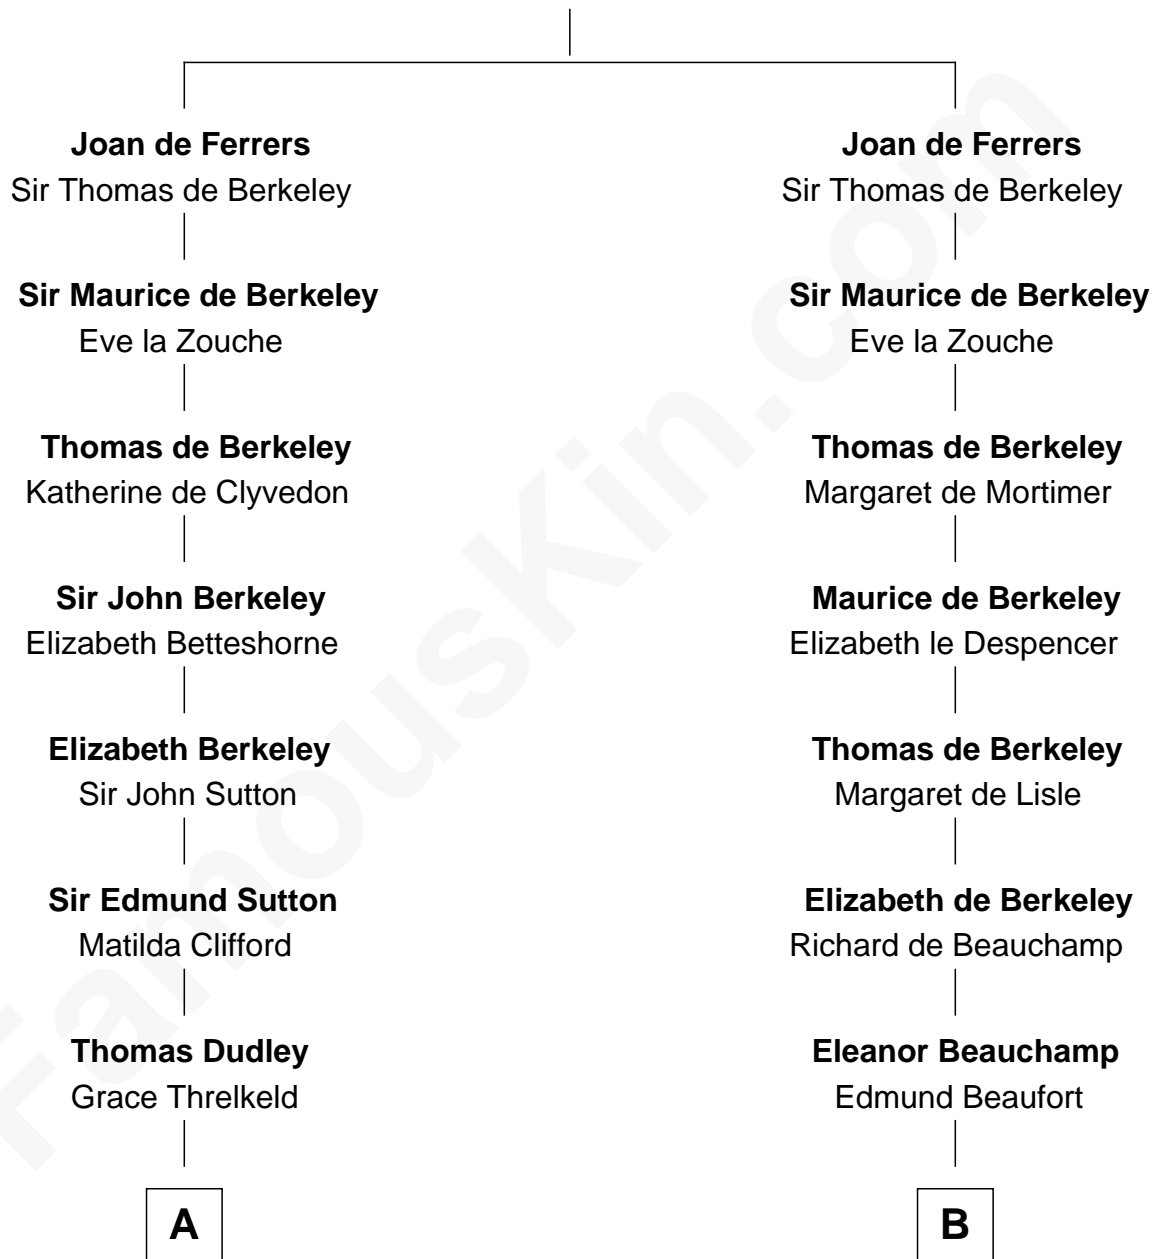

## Relationship Chart of

### Sir Winston Churchill

*Prime Minister of the United Kingdom*

19th cousin 1 time removed of

**Lewis Carroll**

*Author of Alice in Wonderland*

**Sir William de Ferrers**

Margaret de Quincy

**C**

**Sir John Winston Spencer-Churchill**

Frances Anne Emily Vane

**Randolph Henry Spencer-Churchill**

Jeanette Jerome

**Sir Winston Churchill**

*Prime Minister of the United Kingdom*

**D**

**Henry Lutwidge**