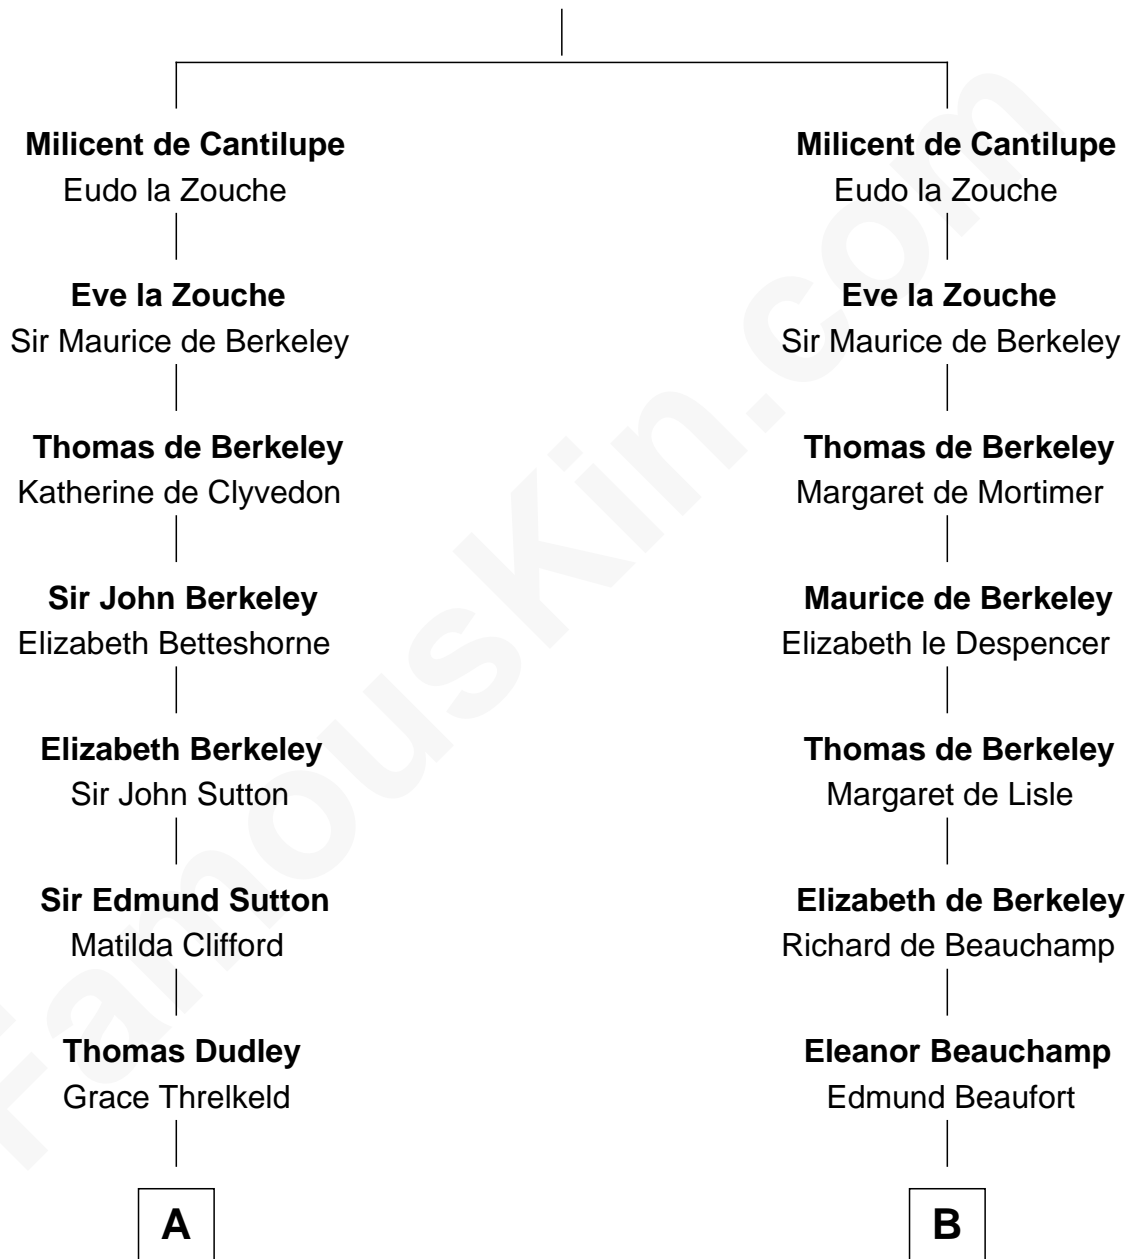

## Relationship Chart of

### Sir Winston Churchill

*Prime Minister of the United Kingdom*

19th cousin 1 time removed of

**Lewis Carroll**

*Author of Alice in Wonderland*

**Sir William de Cantilupe**

Eve de Braiose

**C**

**Sir John Winston Spencer-Churchill**

Frances Anne Emily Vane

**Randolph Henry Spencer-Churchill**

Jeanette Jerome

**Sir Winston Churchill**

*Prime Minister of the United Kingdom*

**D**

**Henry Lutwidge**