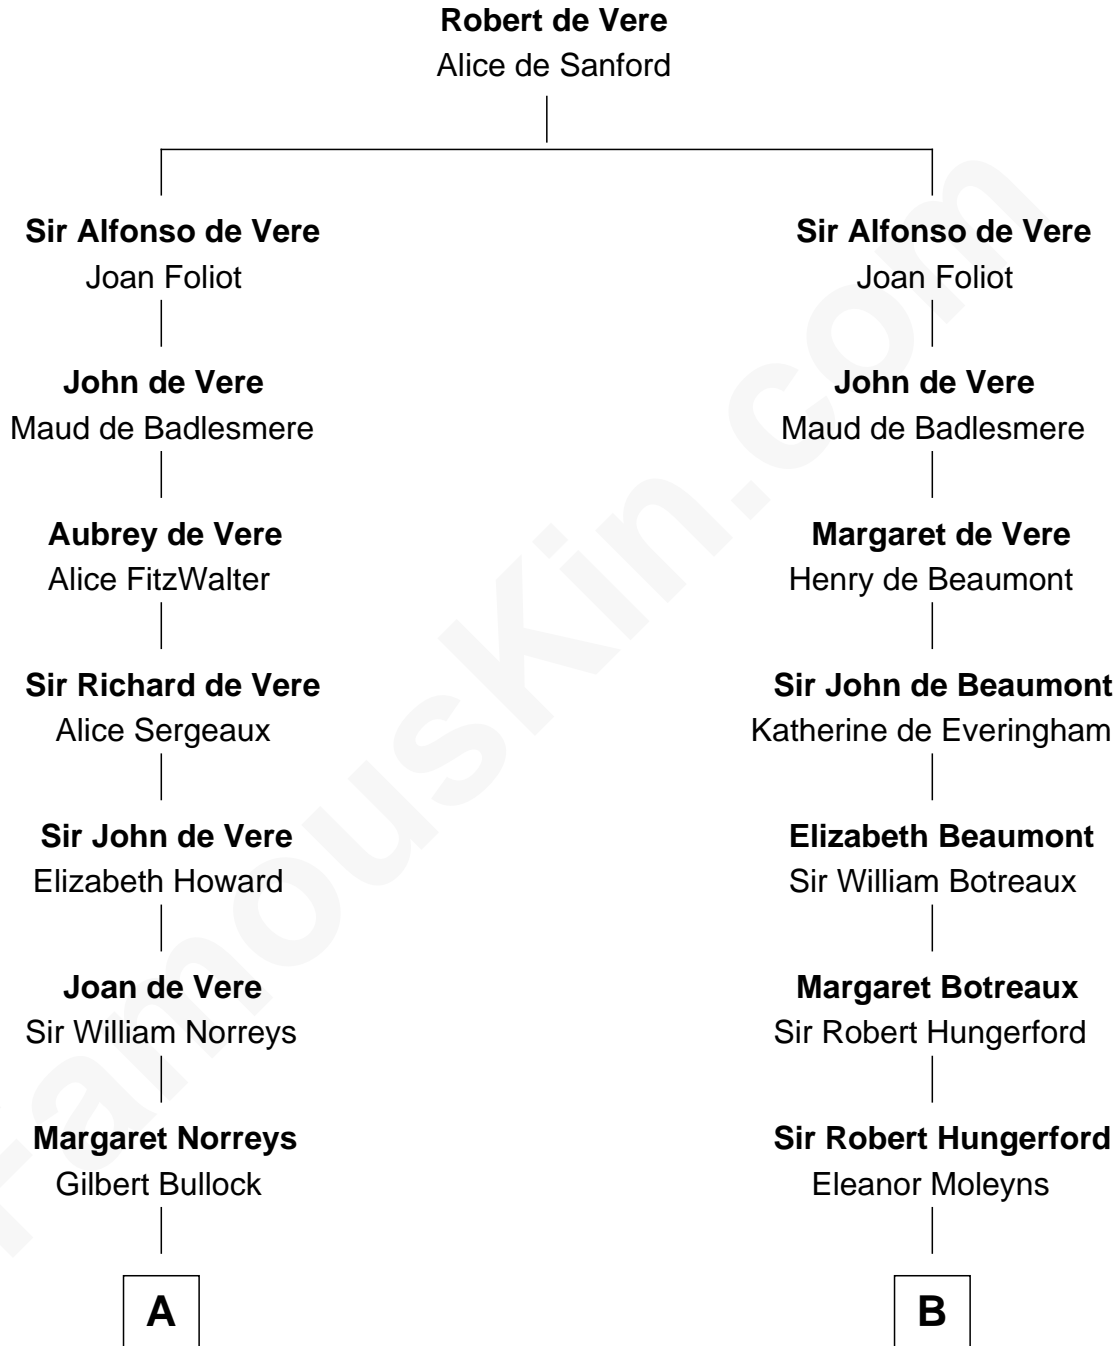

FamousKin.com

Relationship Chart of

Sir Winston Churchill

Prime Minister of the United Kingdom

20th cousin of

Lewis Carroll

Author of Alice in Wonderland

C

Isaac Jerome
Aurora Murray

Leonard Walter Jerome
Clarissa Hall

Jeanette Jerome
Randolph Henry Spencer-Churchill

Sir Winston Churchill
Prime Minister of the United Kingdom

D

Henry Lutwidge
Jane Molyneux

Charles Lutwidge
Elizabeth Anne Dodgson