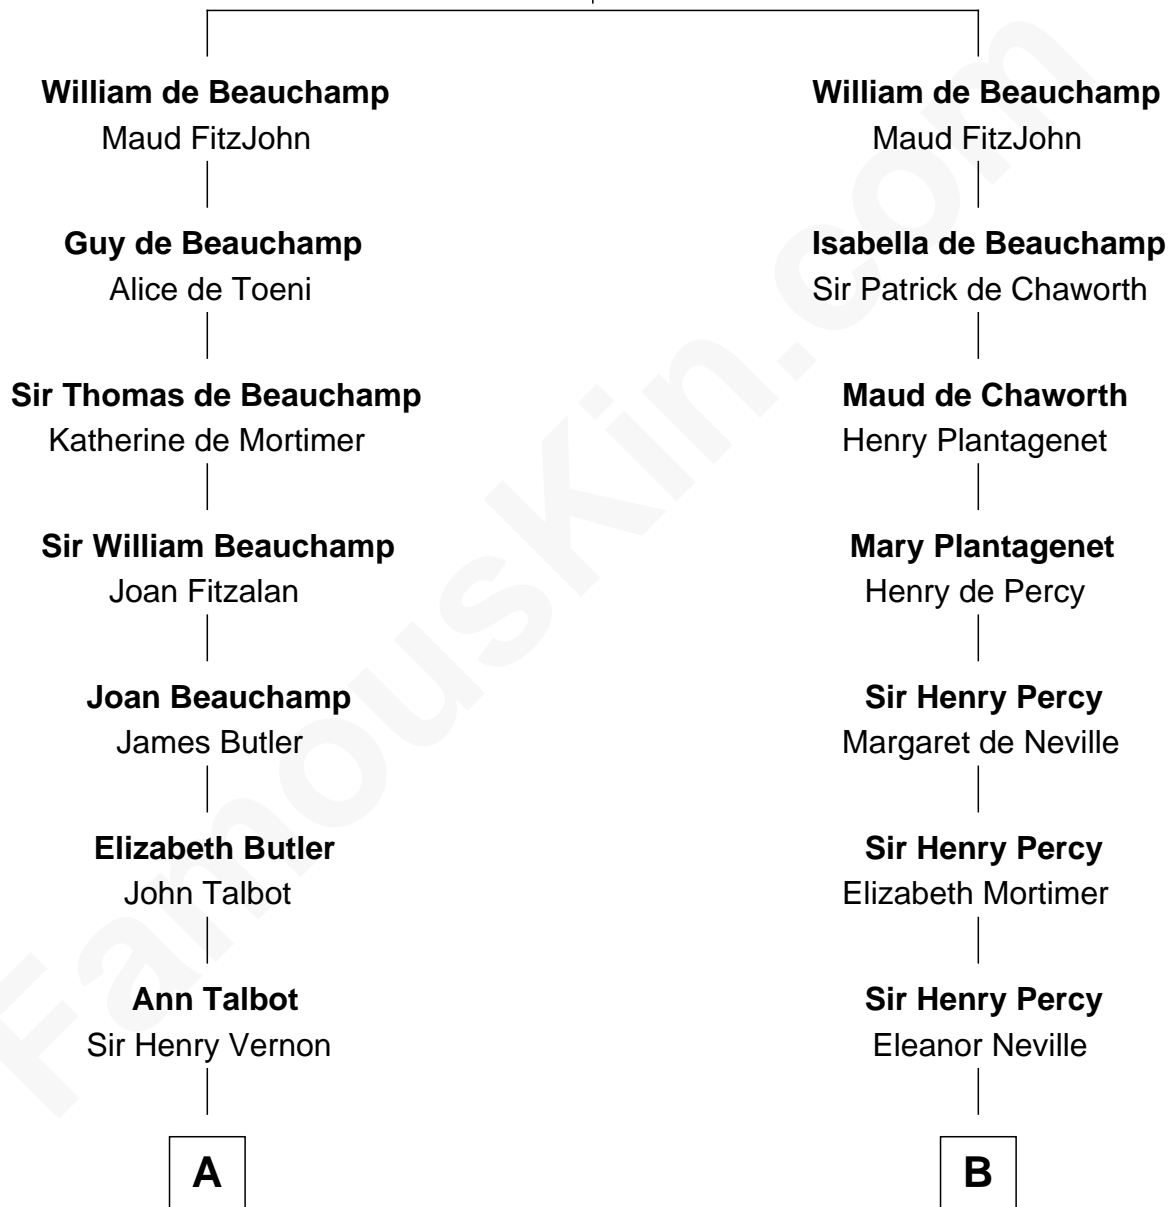

## Relationship Chart of

**Sir Winston Churchill**

*Prime Minister of the United Kingdom*

20th cousin of

**Lewis Carroll**

*Author of Alice in Wonderland*

**Sir William de Beauchamp**

Isabel Mauduit

**C**

**Sir George Spencer-Churchill**

Jane Stewart

**Sir John Winston Spencer-Churchill**

Frances Anne Emily Vane

**Randolph Henry Spencer-Churchill**

Jeanette Jerome

**Sir Winston Churchill**