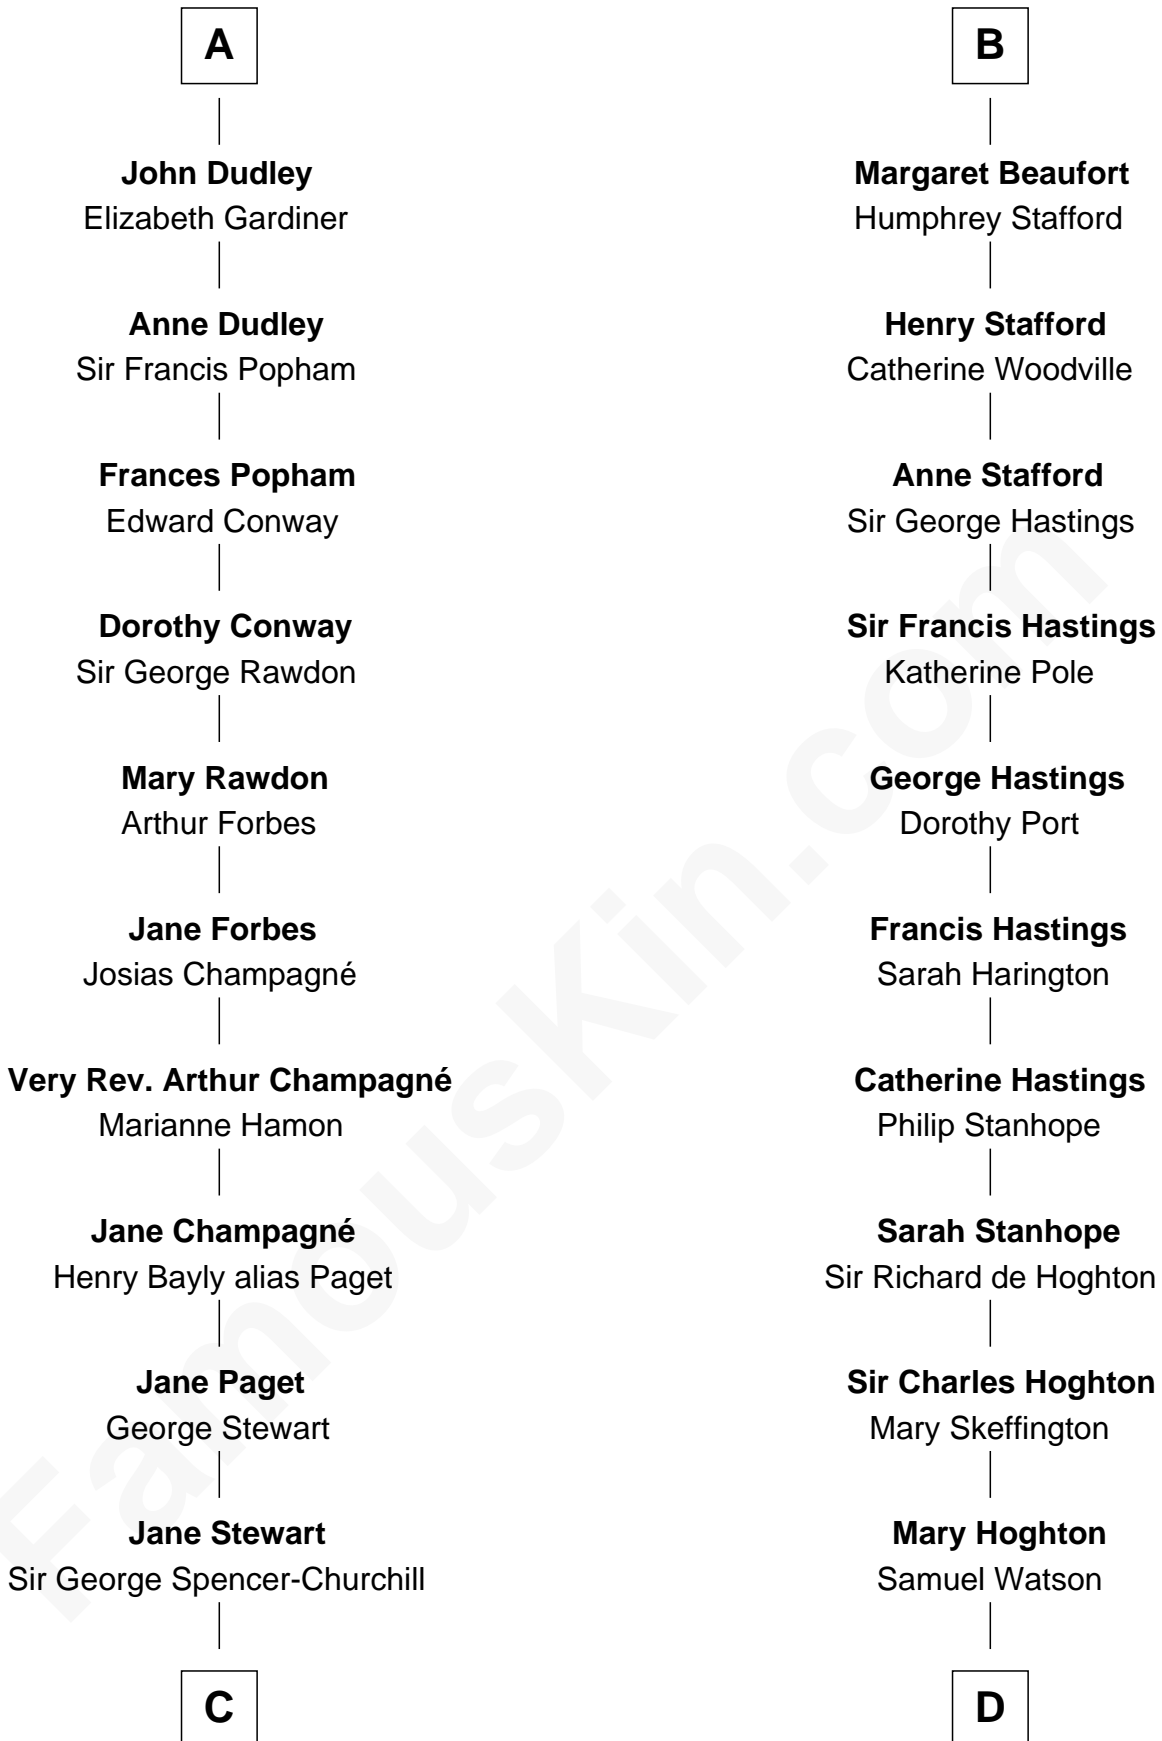

FamousKin.com

Relationship Chart of

Sir Winston Churchill

Prime Minister of the United Kingdom

19th cousin 2 times removed of

E. M. Forster
English Novelist

Sir Maurice de Berkeley
Isabel de Dover

Sir Thomas de Berkeley
Joan de Ferrers

Sir Thomas de Berkeley
Joan de Ferrers

Sir Maurice de Berkeley
Eve la Zouche

Sir Maurice de Berkeley
Eve la Zouche

Thomas de Berkeley
Katherine de Clyvedon

Thomas de Berkeley
Margaret de Mortimer

Sir John Berkeley
Elizabeth Betteshorne

Maurice de Berkeley
Elizabeth le Despencer

Elizabeth Berkeley
Sir John Sutton

Thomas de Berkeley
Margaret de Lisle

Sir Edmund Sutton
Matilda Clifford

Elizabeth de Berkeley
Richard de Beauchamp

Thomas Dudley
Grace Threlkeld

Eleanor Beauchamp
Edmund Beaufort

A

B

C

Sir John Winston Spencer-Churchill

Frances Anne Emily Vane

Randolph Henry Spencer-Churchill

Jeanette Jerome