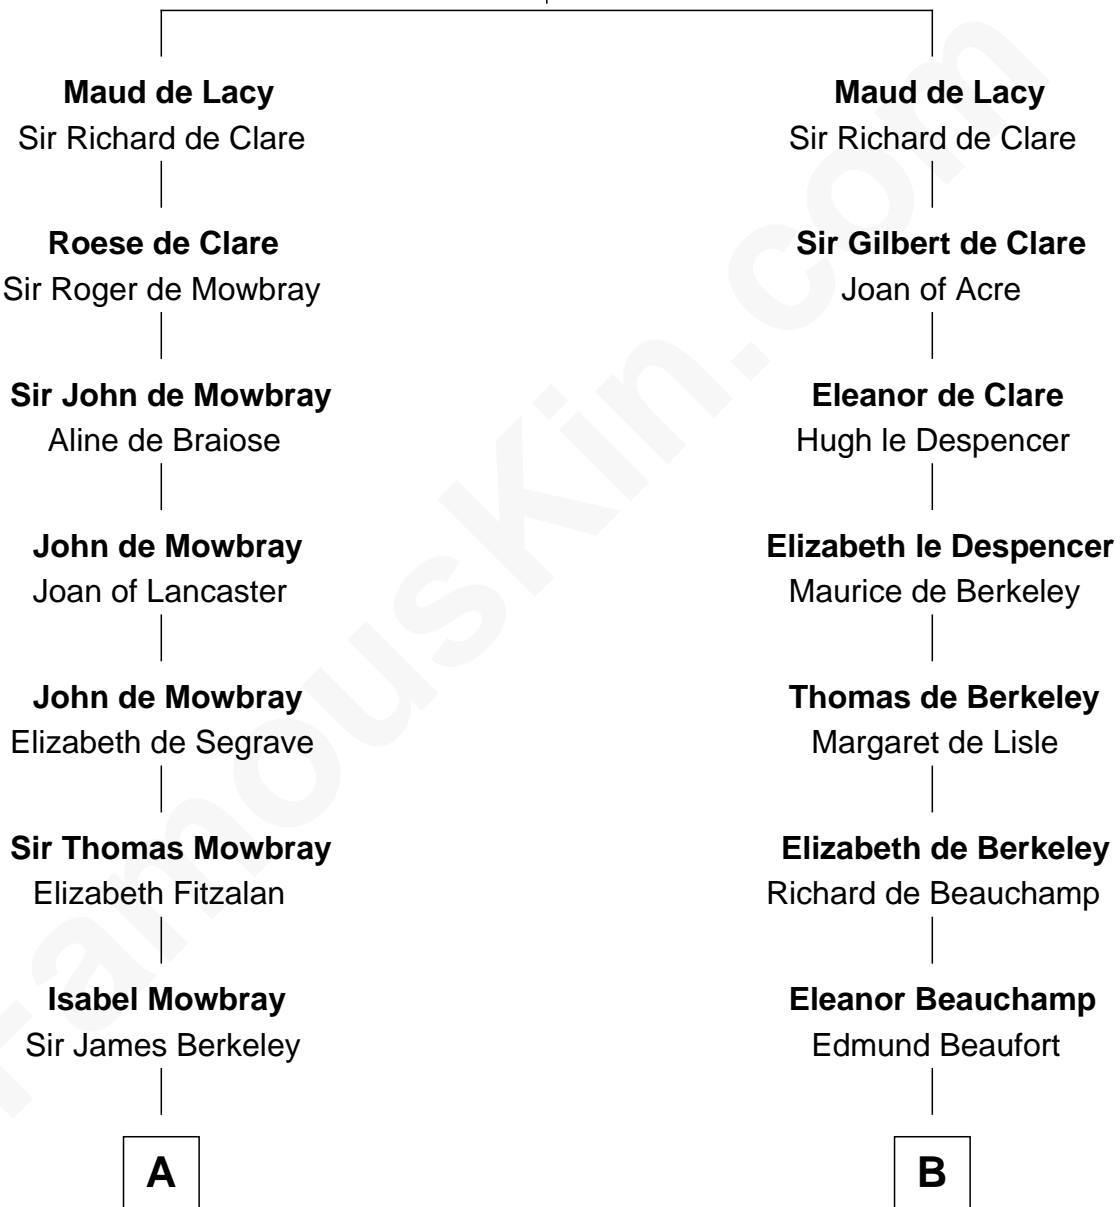

## Relationship Chart of

### Sir Winston Churchill

*Prime Minister of the United Kingdom*

21st cousin of

**E. M. Forster**  
*English Novelist*

**John de Lacy**  
Margaret de Quincy

**C**

**Anne Catherine McDonnell**

Sir Henry Vane

**Frances Anne Emily Vane-Tempest**

Sir Charles William Stewart

**Frances Anne Emily Vane**

Sir John Winston Spencer-Churchill

**Randolph Henry Spencer-Churchill**

Jeanette Jerome

**Sir Winston Churchill**

*Prime Minister of the United Kingdom*

Alice Clara Whichelo

**E. M. Forster**

*English Novelist*

FamousKin.com