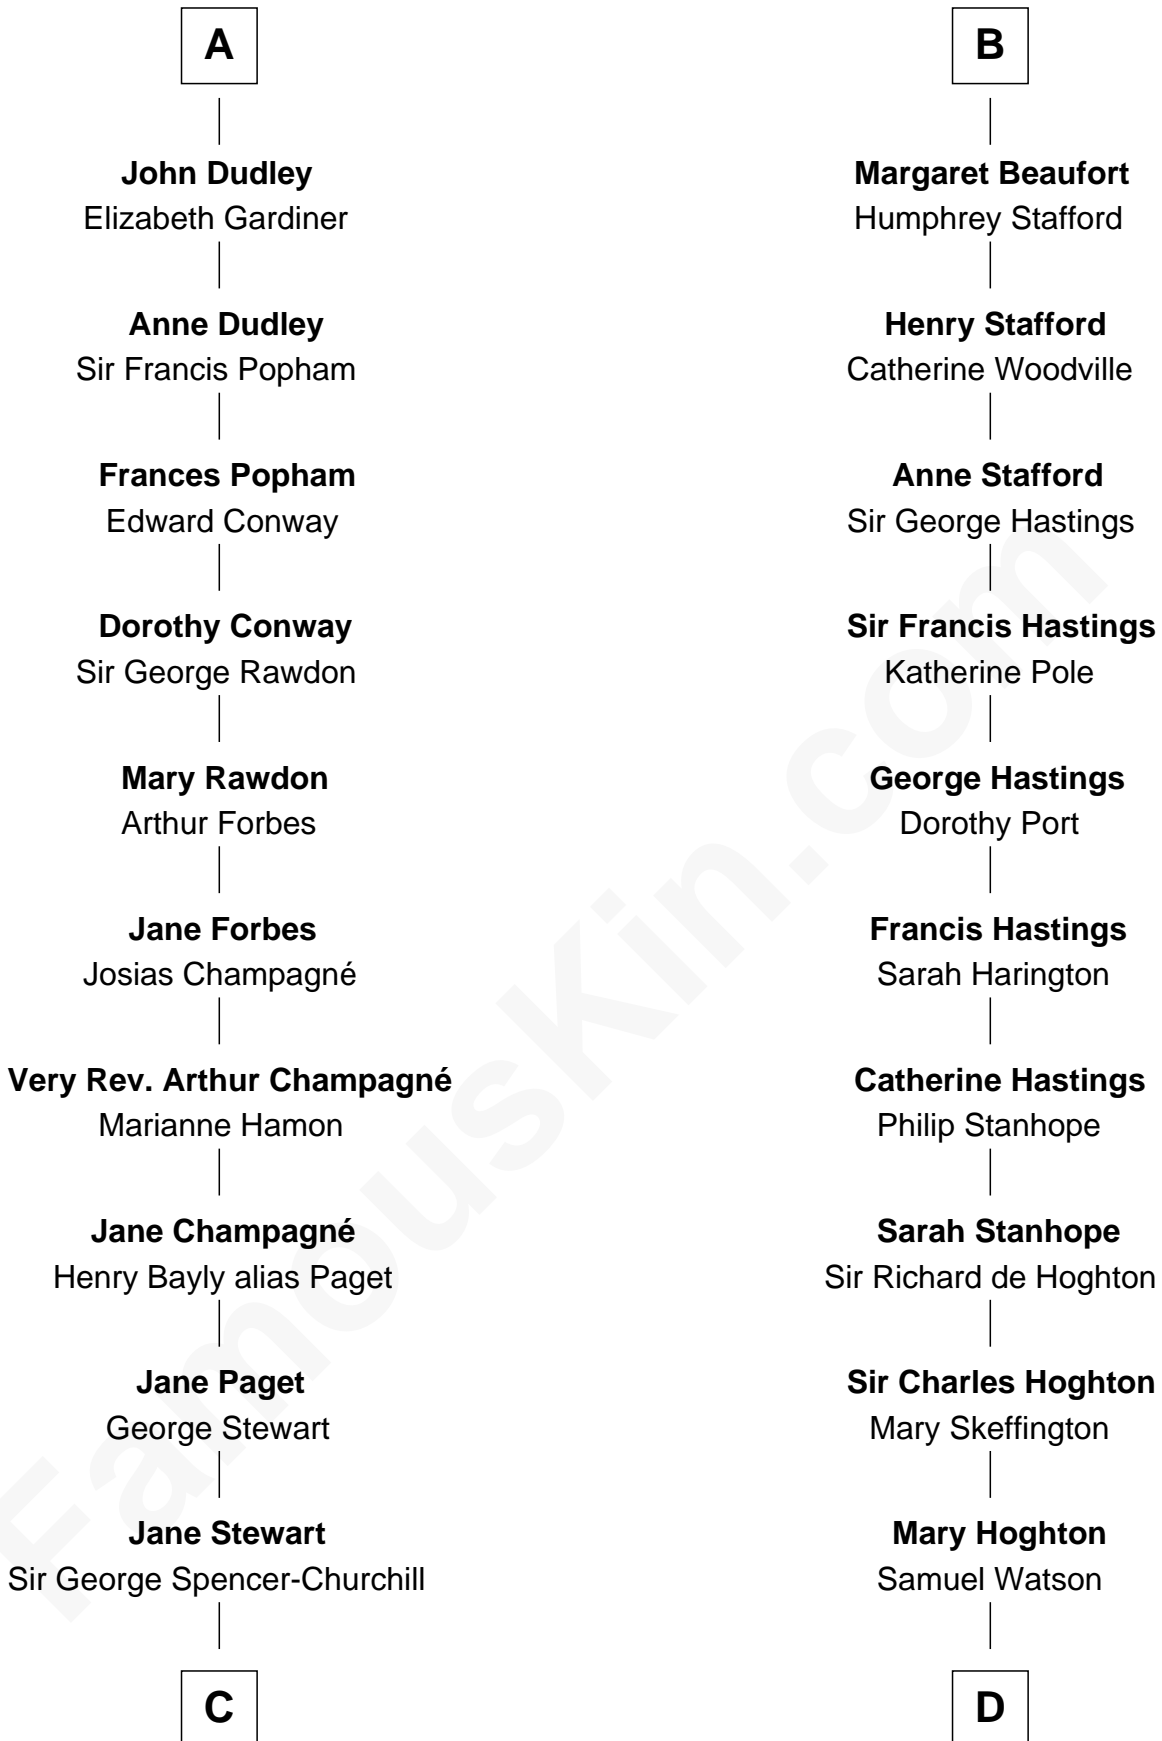

## Relationship Chart of

### Sir Winston Churchill

Prime Minister of the United Kingdom

19th cousin 2 times removed of

**E. M. Forster**  
English Novelist

**Roger la Zouche**  
Margaret - - - - -

**C**

**Sir John Winston Spencer-Churchill**

Frances Anne Emily Vane

**Randolph Henry Spencer-Churchill**

Jeanette Jerome

**Sir Winston Churchill**

*Prime Minister of the United Kingdom*

**D**

**Lucy Watson**

John Thornton

**Henry Thornton**

Marianne Sykes

**Laura Thornton**

Charles Forster

**Edward Morgan Llewellyn Forster**

Alice Clara Whichelo

**E. M. Forster**

*English Novelist*