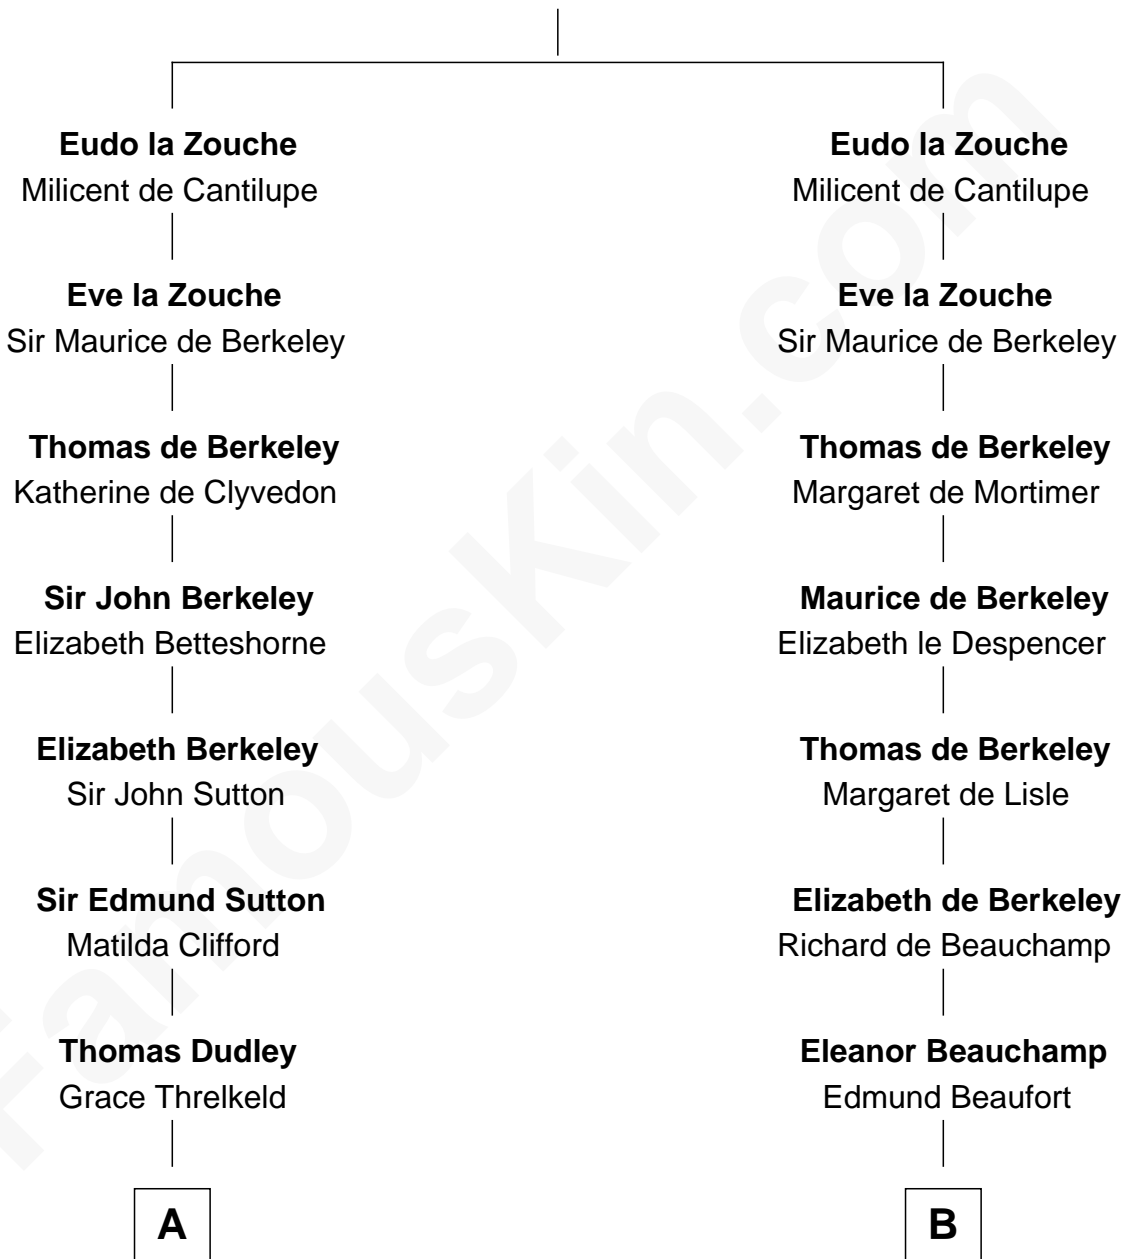

## Relationship Chart of

### Sir Winston Churchill

Prime Minister of the United Kingdom

19th cousin 2 times removed of

**E. M. Forster**  
English Novelist

**Roger la Zouche**  
Margaret - - - - -

**C**

**Sir John Winston Spencer-Churchill**

Frances Anne Emily Vane

**Randolph Henry Spencer-Churchill**

Jeanette Jerome

**Sir Winston Churchill**

*Prime Minister of the United Kingdom*

**D**

**Lucy Watson**

John Thornton

**Henry Thornton**

Marianne Sykes

**Laura Thornton**

Charles Forster

**Edward Morgan Llewellyn Forster**

Alice Clara Whichelo

**E. M. Forster**

*English Novelist*