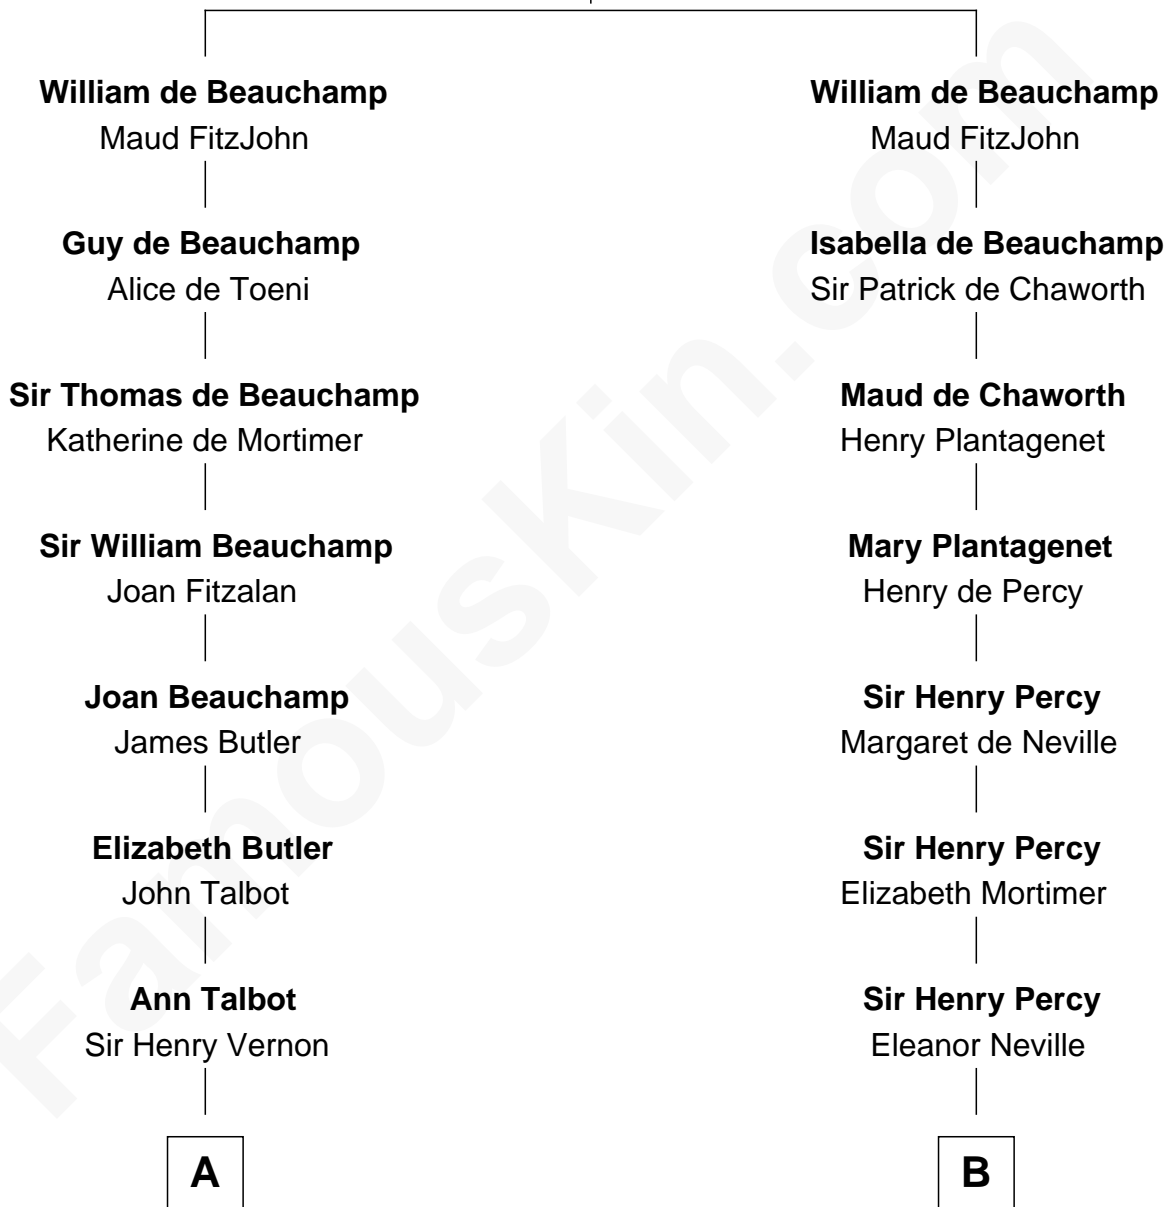

FamousKin.com

Relationship Chart of

Sir Winston Churchill

Prime Minister of the United Kingdom

20th cousin 1 time removed of

E. M. Forster
English Novelist

Sir William de Beauchamp
Isabel Mauduit

C

Sir George Spencer-Churchill

Jane Stewart

Sir John Winston Spencer-Churchill

Frances Anne Emily Vane

Randolph Henry Spencer-Churchill

Jeanette Jerome

Sir Winston Churchill

Prime Minister of the United Kingdom

D

Lucy Watson

John Thornton

Henry Thornton

Marianne Sykes

Laura Thornton

Charles Forster

Edward Morgan Llewellyn Forster

Alice Clara Whichelo

E. M. Forster

English Novelist

FamousKin.com