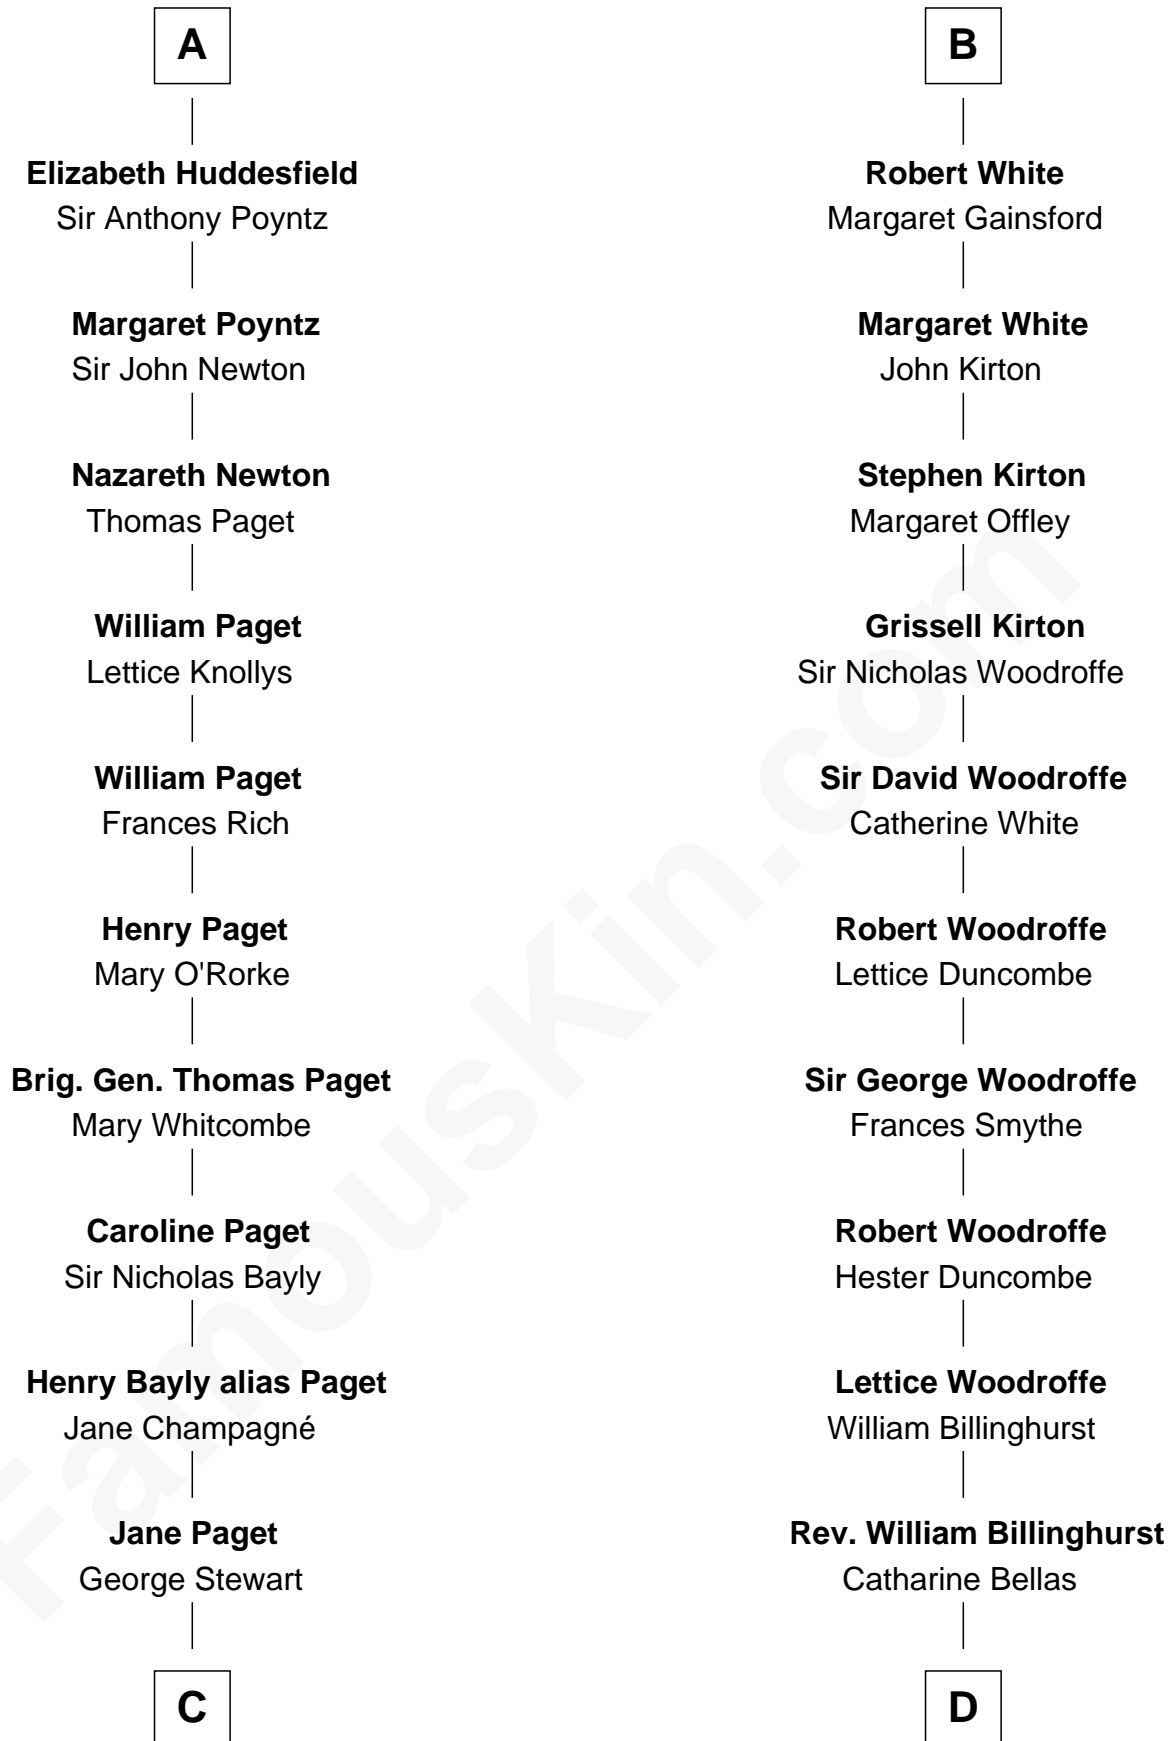

FamousKin.com

Relationship Chart of

Sir Winston Churchill

Prime Minister of the United Kingdom

19th cousin 1 time removed of

Guillermo Billinghurst

31st President of Peru

Sir John de Courtenay

Anne Wake

Sir John Courtenay

Joan Champernoun

Sir Philip Courtenay

Elizabeth Hungerford

Katherine Courtenay

Sir William Huddesfield

A

Katherine Peverell

Sir Walter Hungerford

Sir Robert Hungerford

Margaret Botreaux

Eleanor Hungerford

Sir John White

B

C

Jane Stewart
Sir George Spencer-Churchill

Sir John Winston Spencer-Churchill
Frances Anne Emily Vane

Randolph Henry Spencer-Churchill
Jeanette Jerome

Sir Winston Churchill
Prime Minister of the United Kingdom