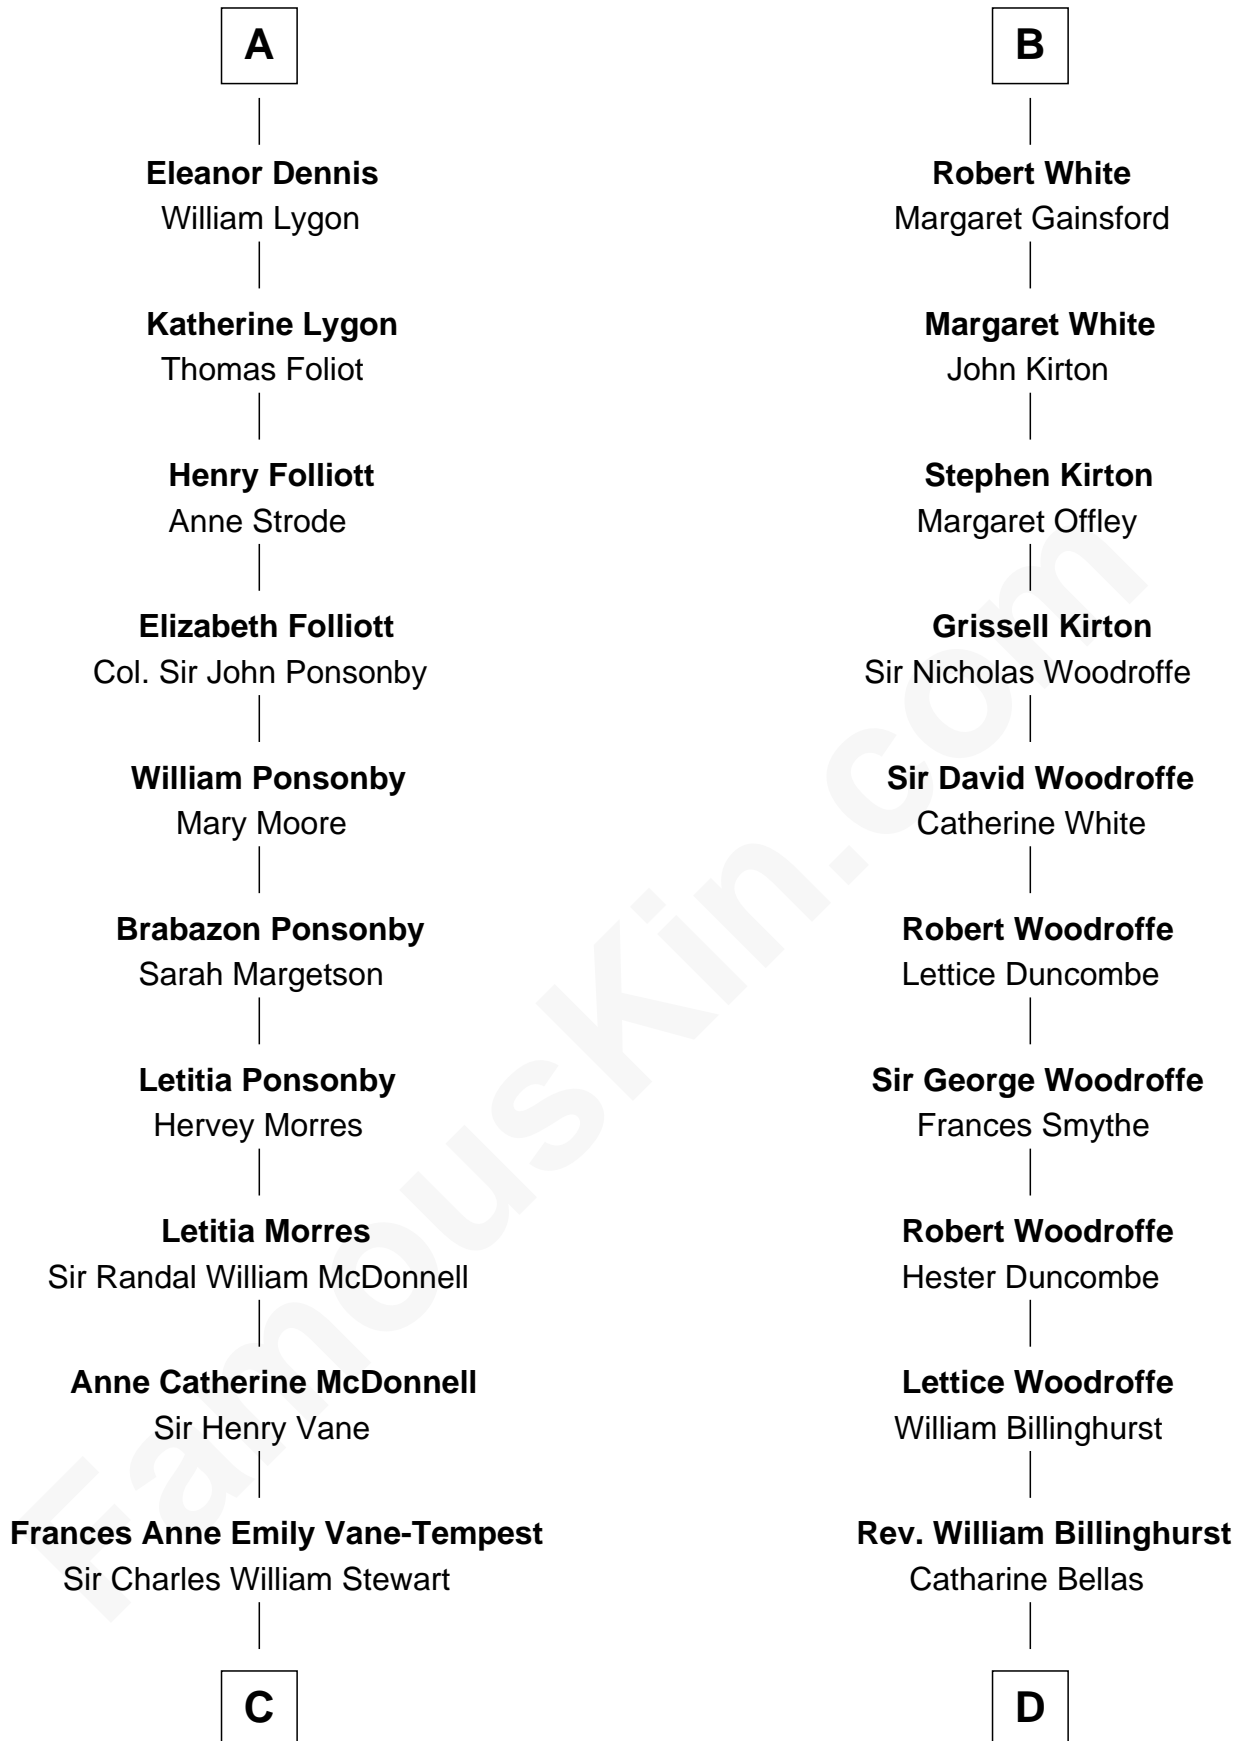

FamousKin.com

Relationship Chart of

Sir Winston Churchill

Prime Minister of the United Kingdom

19th cousin of

Guillermo Billinghurst

31st President of Peru

Sir Patrick de Chaworth

Isabella de Beauchamp

C

Frances Anne Emily Vane
Sir John Winston Spencer-Churchill

Randolph Henry Spencer-Churchill
Jeanette Jerome

Sir Winston Churchill
Prime Minister of the United Kingdom

D

Robert Billinghurst
Maria Francisca Agrelo