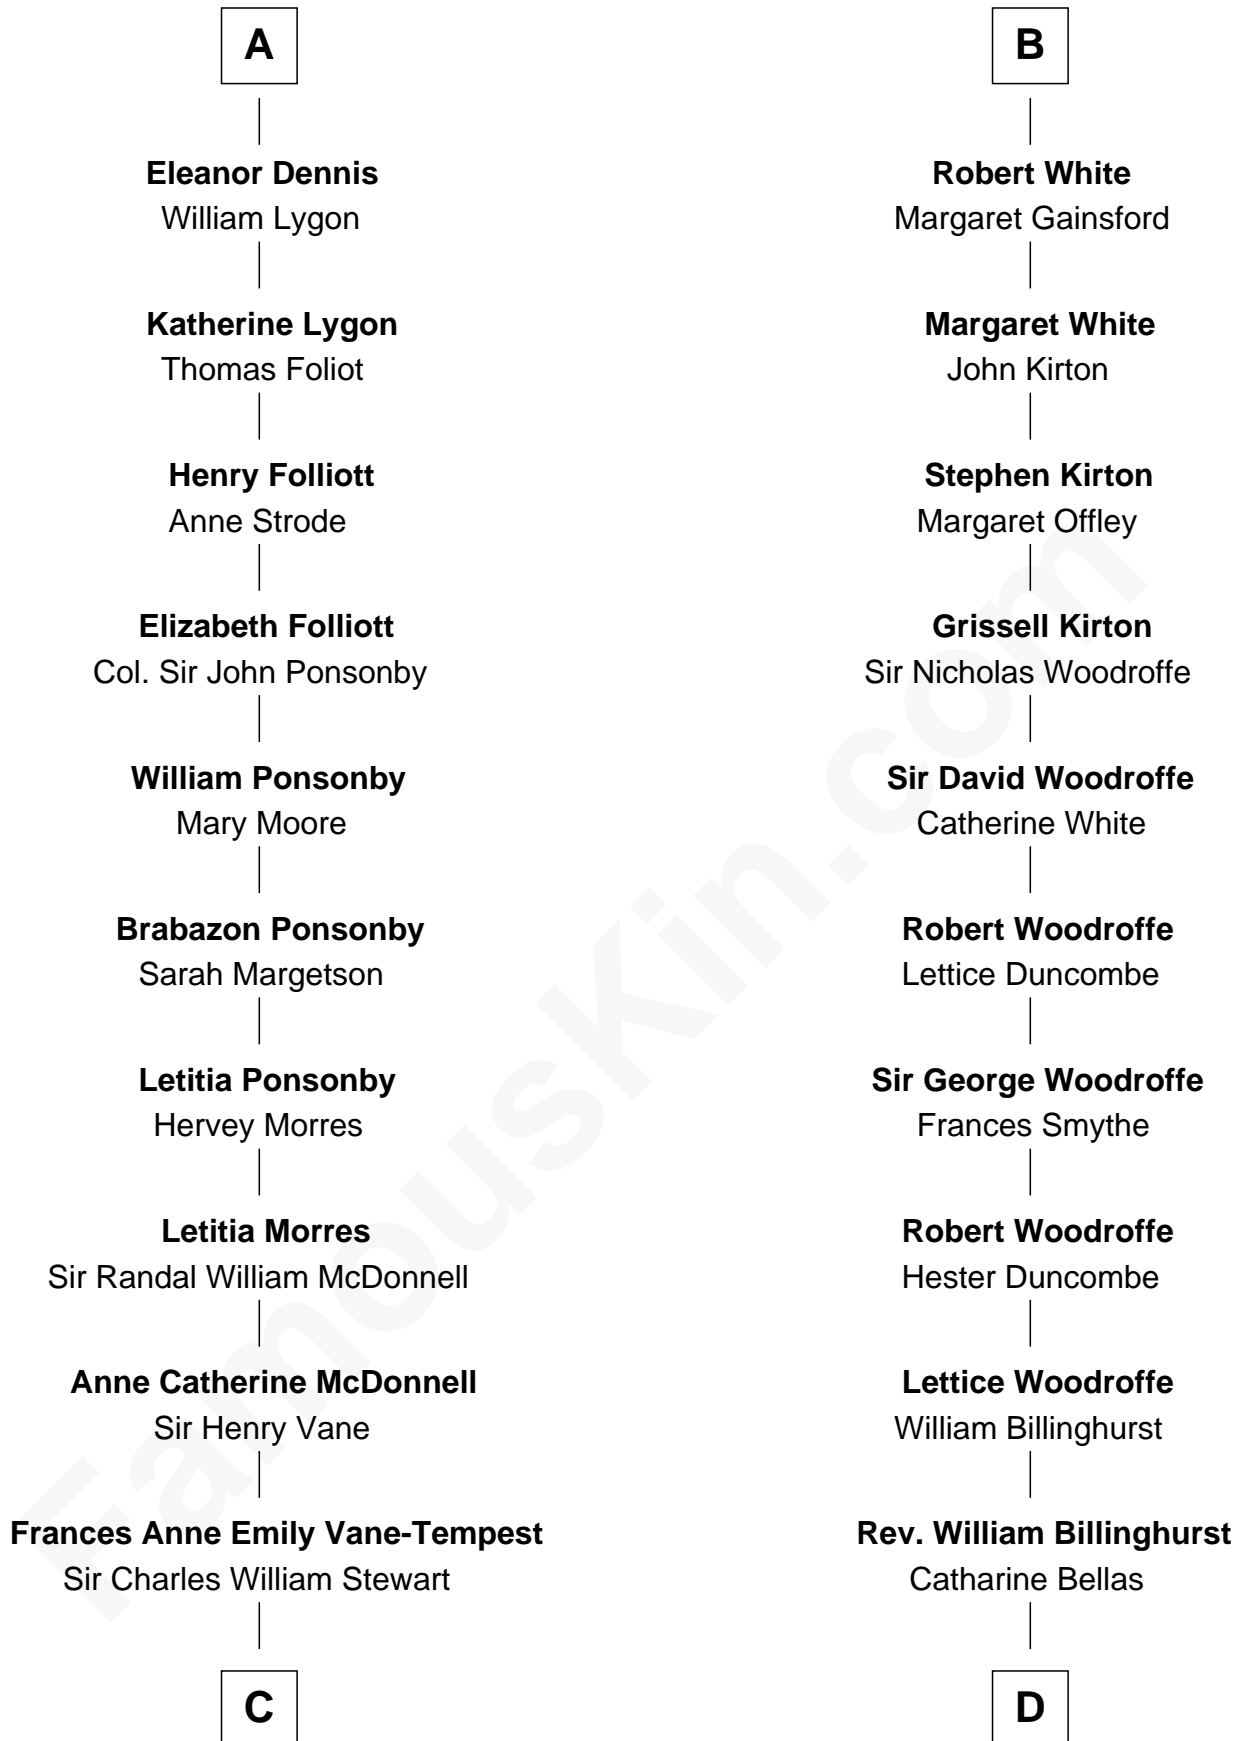

FamousKin.com Relationship Chart of

Sir Winston Churchill

Prime Minister of the United Kingdom

19th cousin of

Guillermo Billinghurst

31st President of Peru

Thomas de Clare
Juliana FitzMaurice

Margaret de Clare
Bartholomew de Badlesmere

Elizabeth de Badlesmere
Sir William de Bohun

Elizabeth de Bohun
Sir Richard Fitzalan

Elizabeth Fitzalan
Sir Thomas Mowbray

Isabel Mowbray
Sir James Berkeley

Maurice Berkeley
Isabel Mead

Anne Berkeley
Sir William Dennis

A

Margaret de Clare
Bartholomew de Badlesmere

Maud de Badlesmere
John de Vere

Margaret de Vere
Henry de Beaumont

Sir John de Beaumont
Katherine de Everingham

Elizabeth Beaumont
Sir William Botreaux

Margaret Botreaux
Sir Robert Hungerford

Eleanor Hungerford
Sir John White

B

C

Frances Anne Emily Vane
Sir John Winston Spencer-Churchill

Randolph Henry Spencer-Churchill
Jeanette Jerome

Sir Winston Churchill
Prime Minister of the United Kingdom

D