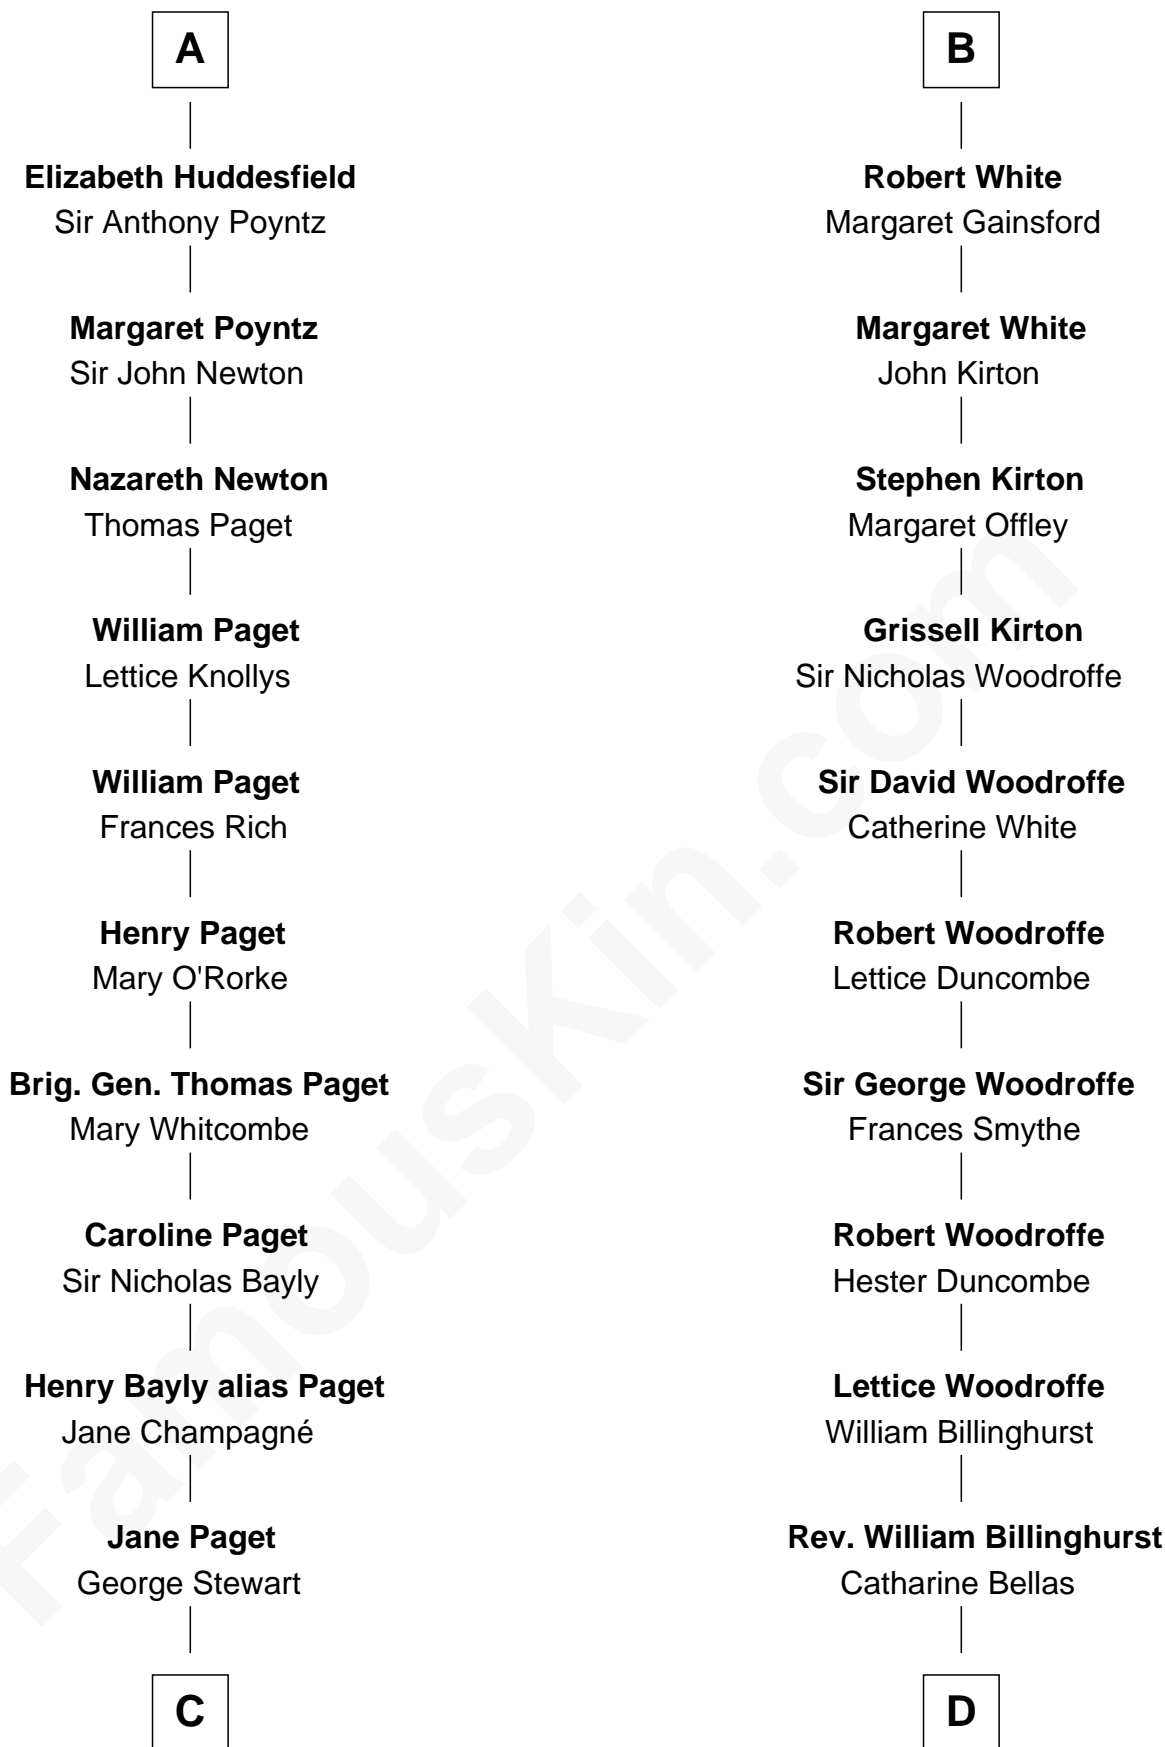

## Relationship Chart of

**Sir Winston Churchill**

*Prime Minister of the United Kingdom*

19th cousin 1 time removed of

**Guillermo Billinghurst**

*31st President of Peru*

**Sir Hugh le Despencer**

Aveline Basset

Sir Walter Hungerford

**Sir Robert Hungerford**

Margaret Botreaux

**Eleanor Hungerford**

Sir John White

**B**

**C**

**Jane Stewart**  
Sir George Spencer-Churchill

**Sir John Winston Spencer-Churchill**  
Frances Anne Emily Vane

**Randolph Henry Spencer-Churchill**  
Jeanette Jerome

**Sir Winston Churchill**  
*Prime Minister of the United Kingdom*

**D**

**Robert Billinghurst**  
Maria Francisca Agrelo

**Guillermo Eugenio Billinghurst**  
Belisaria Angulo

**Guillermo Billinghurst**  
*31st President of Peru*

FamousKin.com