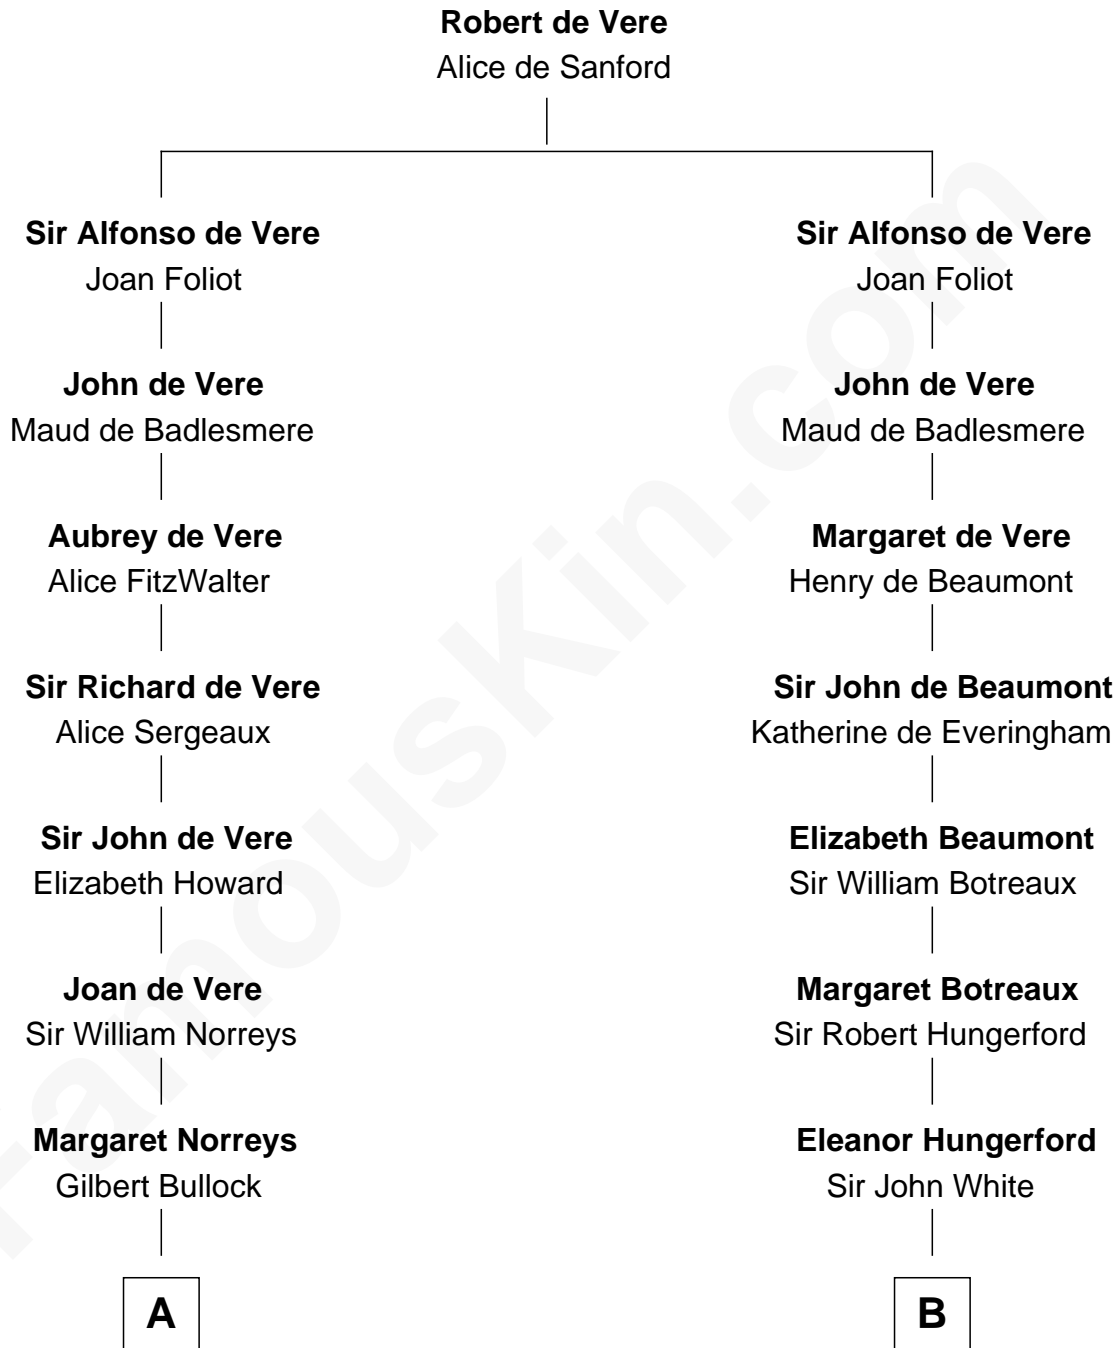

FamousKin.com

Relationship Chart of

Sir Winston Churchill

Prime Minister of the United Kingdom

19th cousin 1 time removed of

Guillermo Billinghurst

31st President of Peru

C

Isaac Jerome
Aurora Murray

Leonard Walter Jerome
Clarissa Hall

Jeanette Jerome
Randolph Henry Spencer-Churchill

Sir Winston Churchill
Prime Minister of the United Kingdom

D

Robert Billinghurst
Maria Francisca Agrelo

Guillermo Eugenio Billinghurst
Belisaria Angulo

Guillermo Billinghurst
31st President of Peru

FamousKin.com