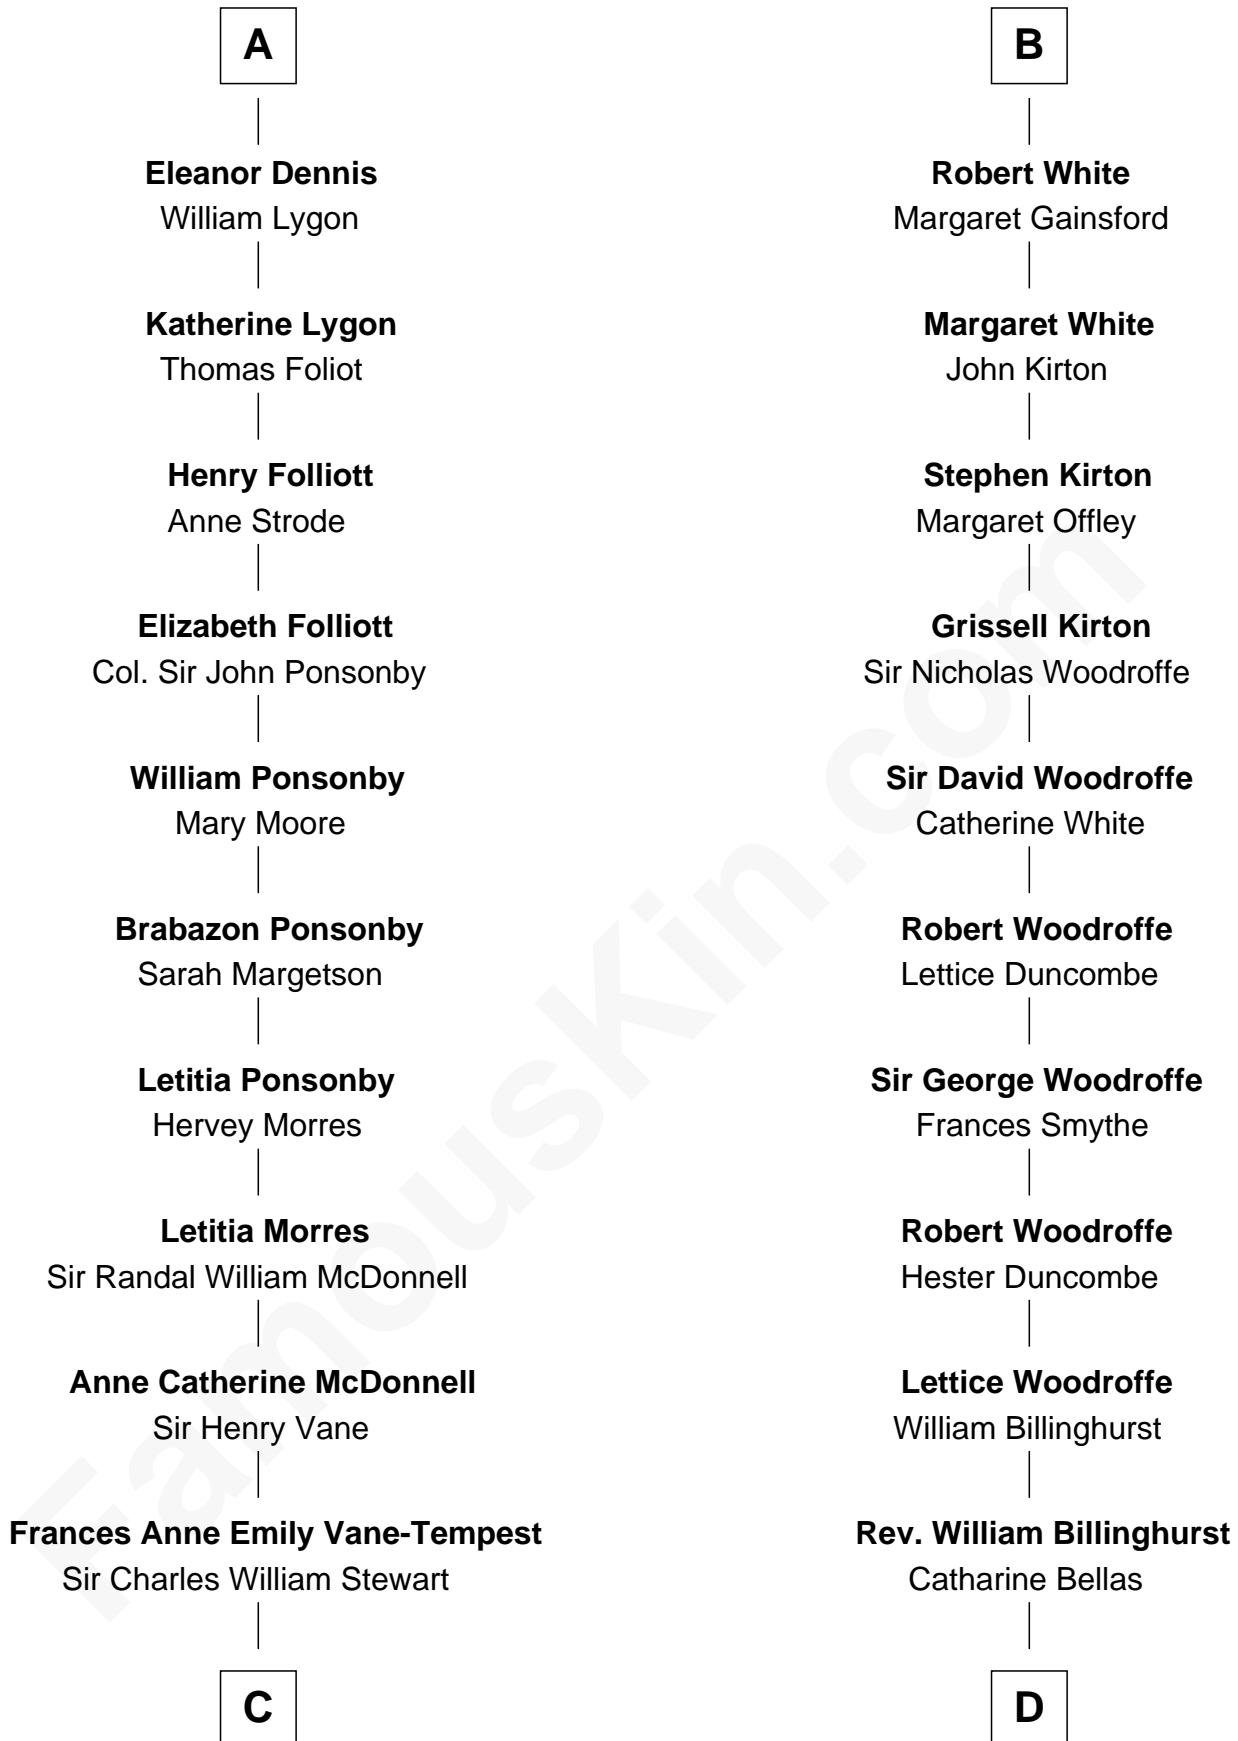

FamousKin.com

Relationship Chart of

Sir Winston Churchill

Prime Minister of the United Kingdom

19th cousin 2 times removed of

Susana Ferrari Billinghurst

Argentine Aviation Pioneer

Sir Patrick de Chaworth

Isabella de Beauchamp

C

Frances Anne Emily Vane
Sir John Winston Spencer-Churchill

Randolph Henry Spencer-Churchill
Jeanette Jerome

Sir Winston Churchill
Prime Minister of the United Kingdom

D

Robert Billinghamurst
Maria Francisca Agrelo

Daniel Mariano Billinghamurst
Mercedes Merzano

Lisandro Billinghamurst
Ana Kidd

Rosa Laureana Billinghamurst
Alfredo Ferrari

Susana Ferrari Billinghamurst
Argentine Aviation Pioneer

FamousKin.com