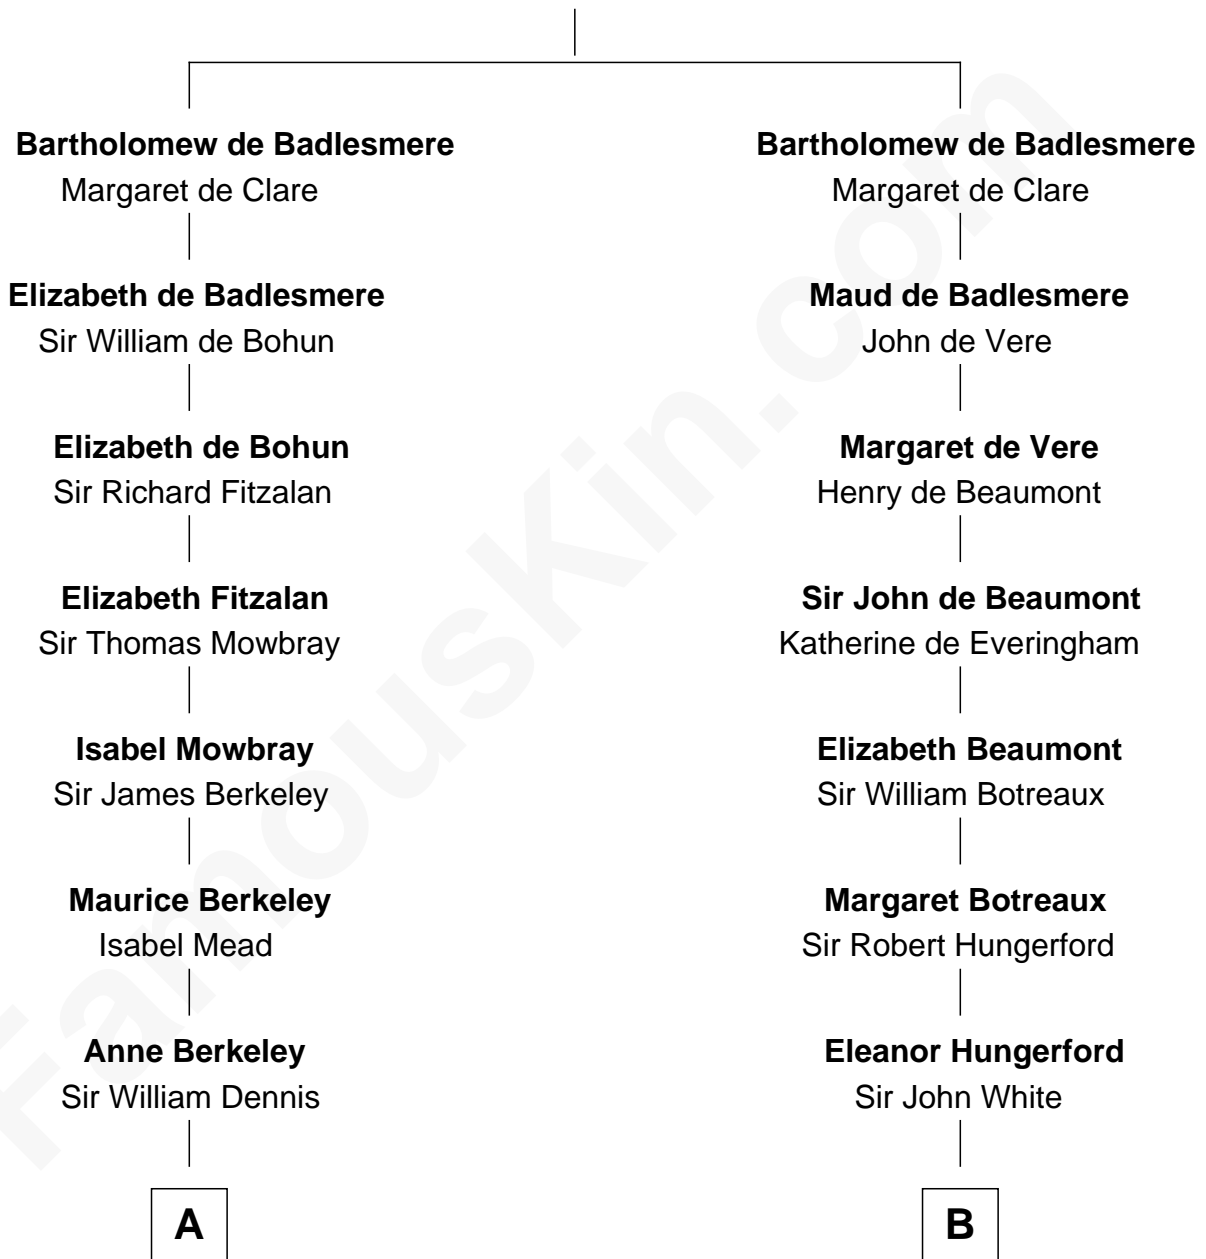

FamousKin.com

Relationship Chart of

Sir Winston Churchill

Prime Minister of the United Kingdom

19th cousin 2 times removed of

Susana Ferrari Billinghurst

Argentine Aviation Pioneer

Gunselm de Badlesmere

C

Frances Anne Emily Vane
Sir John Winston Spencer-Churchill

Randolph Henry Spencer-Churchill
Jeanette Jerome

Sir Winston Churchill
Prime Minister of the United Kingdom

D

Robert Billinghamurst
Maria Francisca Agrelo

Daniel Mariano Billinghamurst
Mercedes Merzano

Lisandro Billinghamurst
Ana Kidd

Rosa Laureana Billinghamurst
Alfredo Ferrari

Susana Ferrari Billinghamurst
Argentine Aviation Pioneer

FamousKin.com