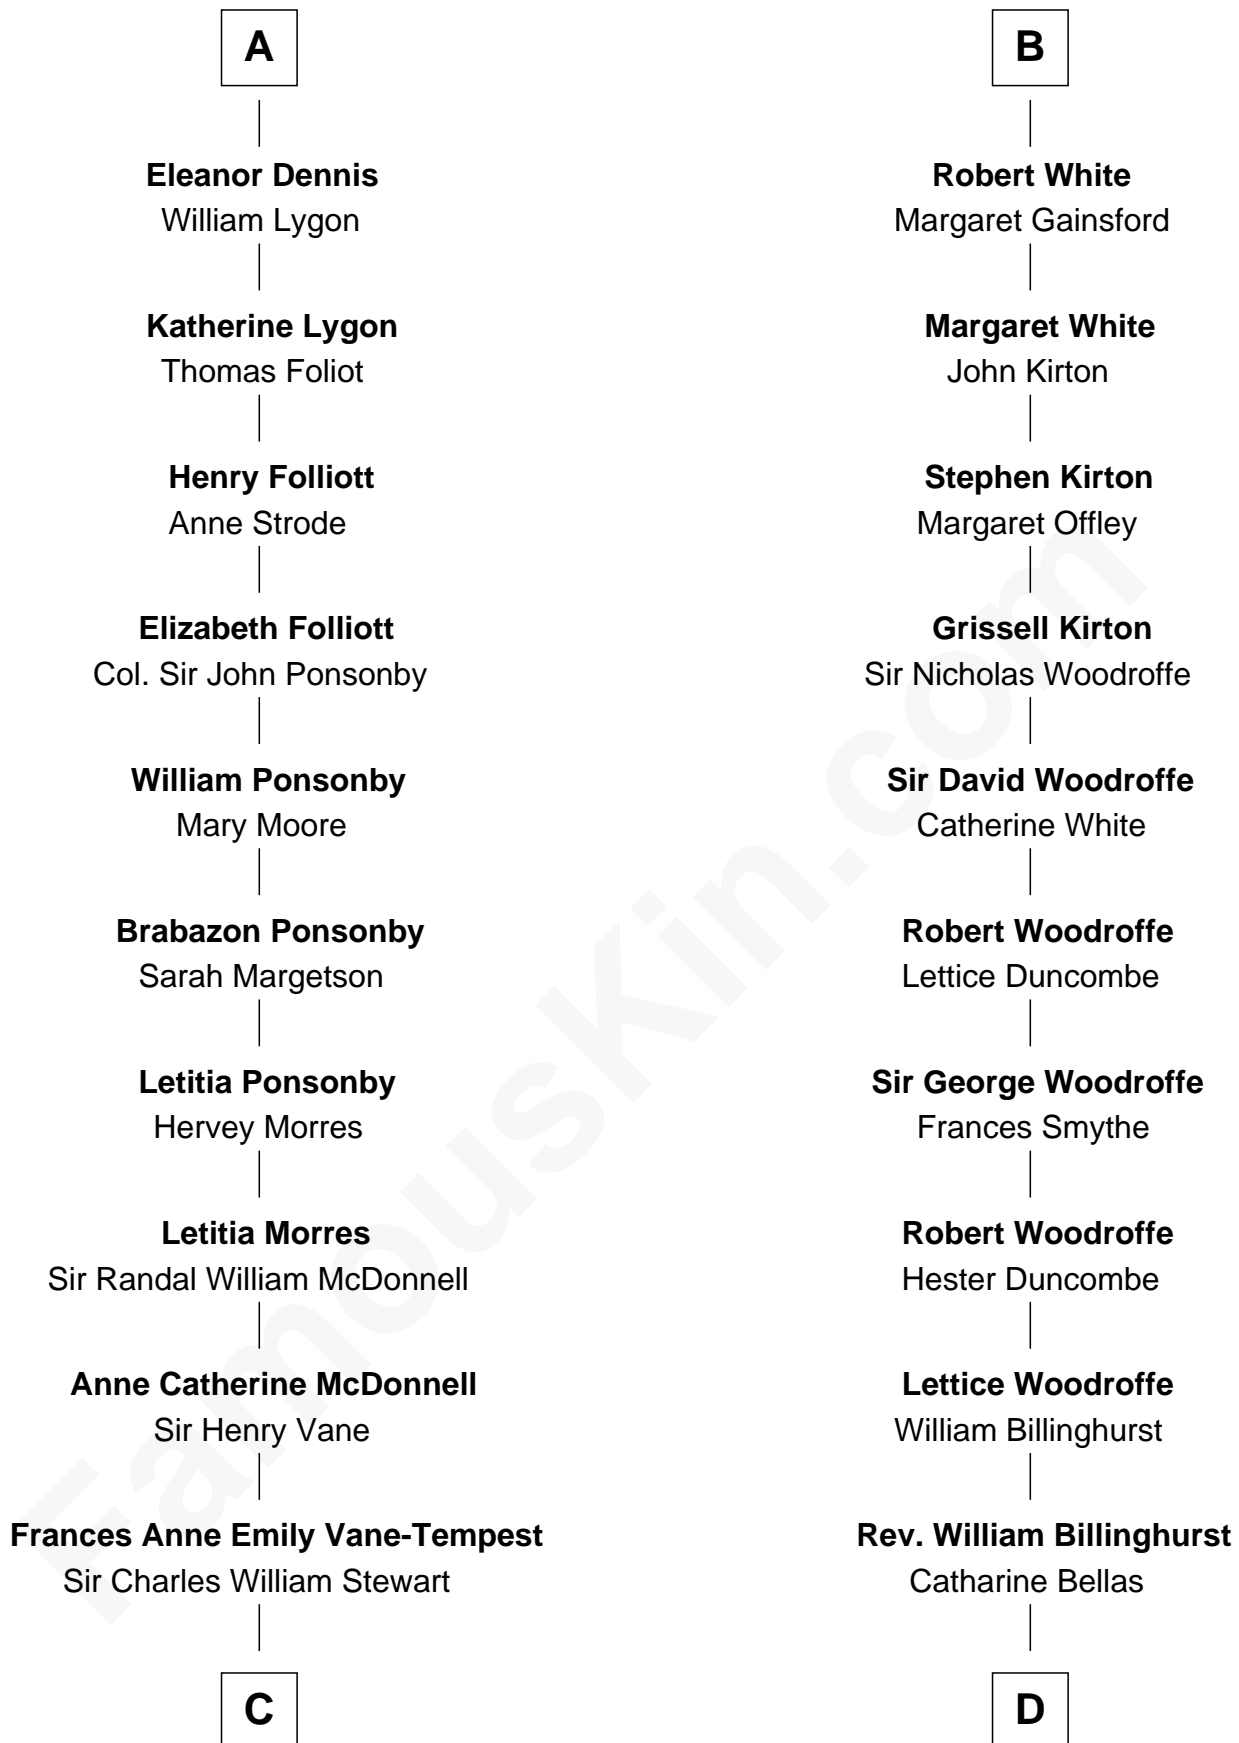

FamousKin.com

Relationship Chart of

Sir Winston Churchill

Prime Minister of the United Kingdom

19th cousin 2 times removed of

Susana Ferrari Billinghurst

Argentine Aviation Pioneer

Gunselm de Badlesmere

C

Frances Anne Emily Vane
Sir John Winston Spencer-Churchill

Randolph Henry Spencer-Churchill
Jeanette Jerome

Sir Winston Churchill
Prime Minister of the United Kingdom

D

Robert Billinghamurst
Maria Francisca Agrelo

Daniel Mariano Billinghamurst
Mercedes Merzano

Lisandro Billinghamurst
Ana Kidd

Rosa Laureana Billinghamurst
Alfredo Ferrari

Susana Ferrari Billinghamurst
Argentine Aviation Pioneer

FamousKin.com