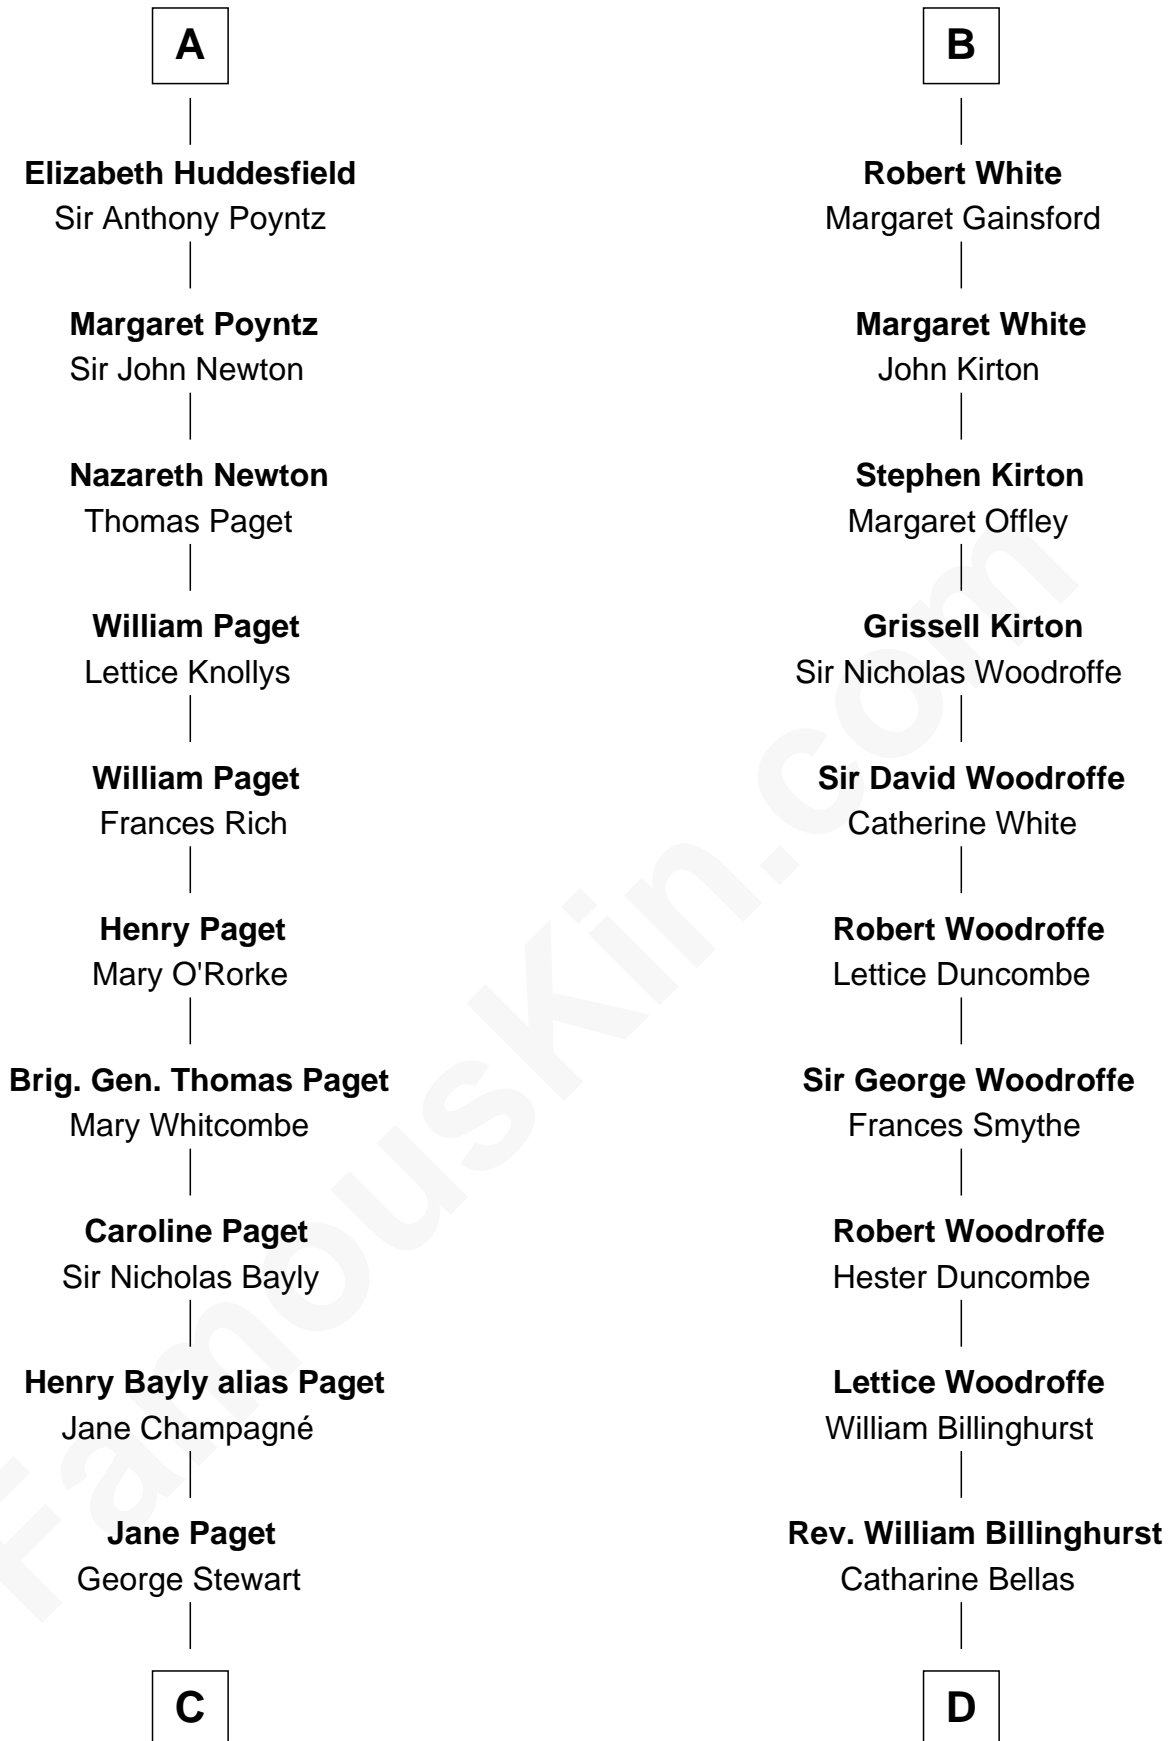

FamousKin.com

Relationship Chart of

Sir Winston Churchill

Prime Minister of the United Kingdom

20th cousin 1 time removed of

Susana Ferrari Billinghurst

Argentine Aviation Pioneer

Sir Hugh le Despencer

Katherine Peverell

Sir Walter Hungerford

Sir Robert Hungerford

Margaret Botreaux

Eleanor Hungerford

Sir John White

B

C

Jane Stewart
Sir George Spencer-Churchill

Sir John Winston Spencer-Churchill
Frances Anne Emily Vane

Randolph Henry Spencer-Churchill
Jeanette Jerome

Sir Winston Churchill
Prime Minister of the United Kingdom

D

Robert Billinghurst
Maria Francisca Agrelo

Daniel Mariano Billinghurst
Mercedes Merzano

Lisandro Billinghurst
Ana Kidd

Rosa Laureana Billinghurst
Alfredo Ferrari

Susana Ferrari Billinghurst
Argentine Aviation Pioneer