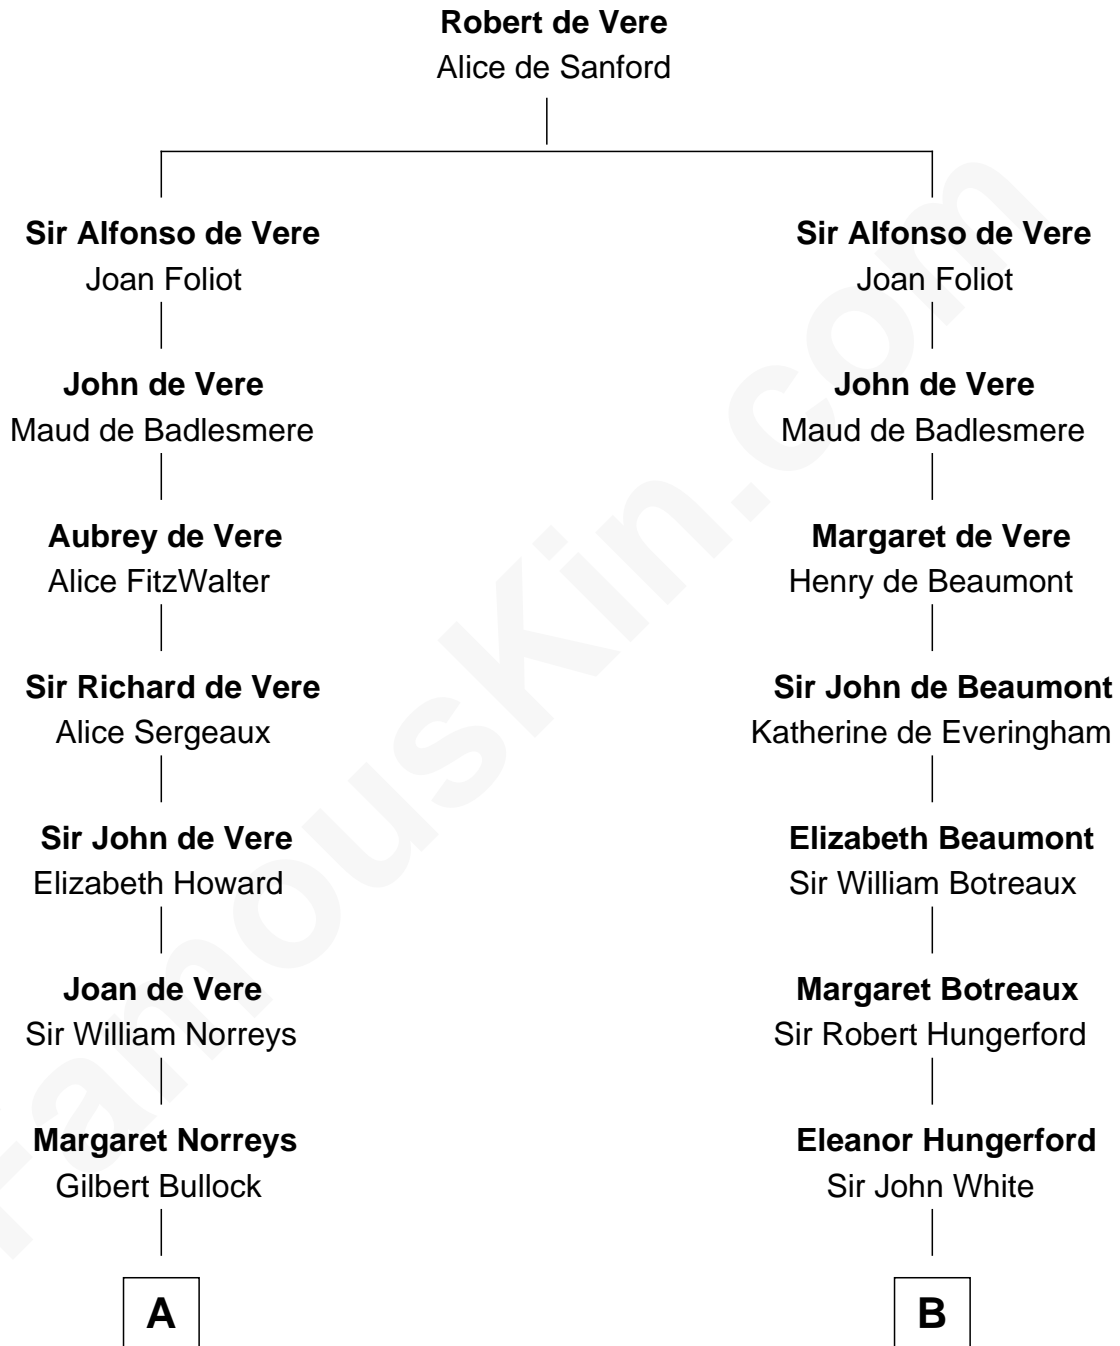

FamousKin.com

Relationship Chart of

Sir Winston Churchill

Prime Minister of the United Kingdom

20th cousin 1 time removed of

Susana Ferrari Billinghurst

Argentine Aviation Pioneer

C

Isaac Jerome
Aurora Murray

Leonard Walter Jerome
Clarissa Hall

Jeanette Jerome
Randolph Henry Spencer-Churchill

Sir Winston Churchill
Prime Minister of the United Kingdom

D

Robert Billinghurst
Maria Francisca Agrelo

Daniel Mariano Billinghurst
Mercedes Merzano

Lisandro Billinghurst
Ana Kidd

Rosa Laureana Billinghurst
Alfredo Ferrari

Susana Ferrari Billinghurst
Argentine Aviation Pioneer

FamousKin.com