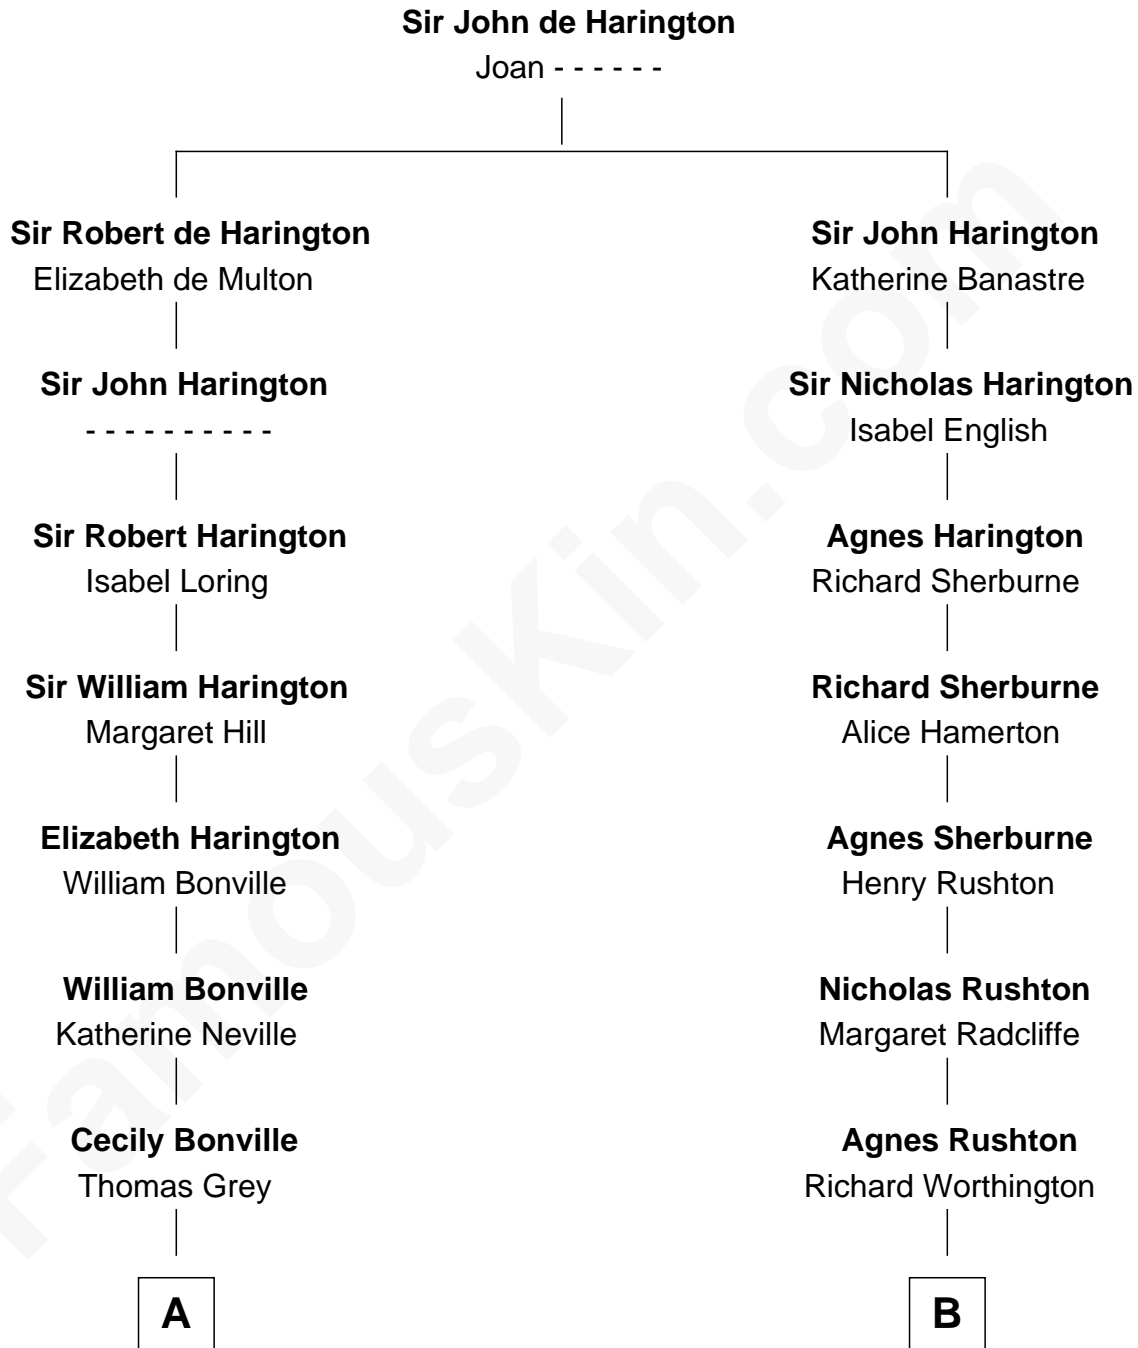

FamousKin.com

Relationship Chart of

Sir Winston Churchill

Prime Minister of the United Kingdom

19th cousin 1 time removed of

Eugene Foss

45th Governor of Massachusetts

C

Sir George Spencer-Churchill

Jane Stewart

Sir John Winston Spencer-Churchill

Frances Anne Emily Vane

Randolph Henry Spencer-Churchill

Jeanette Jerome

Sir Winston Churchill

Prime Minister of the United Kingdom