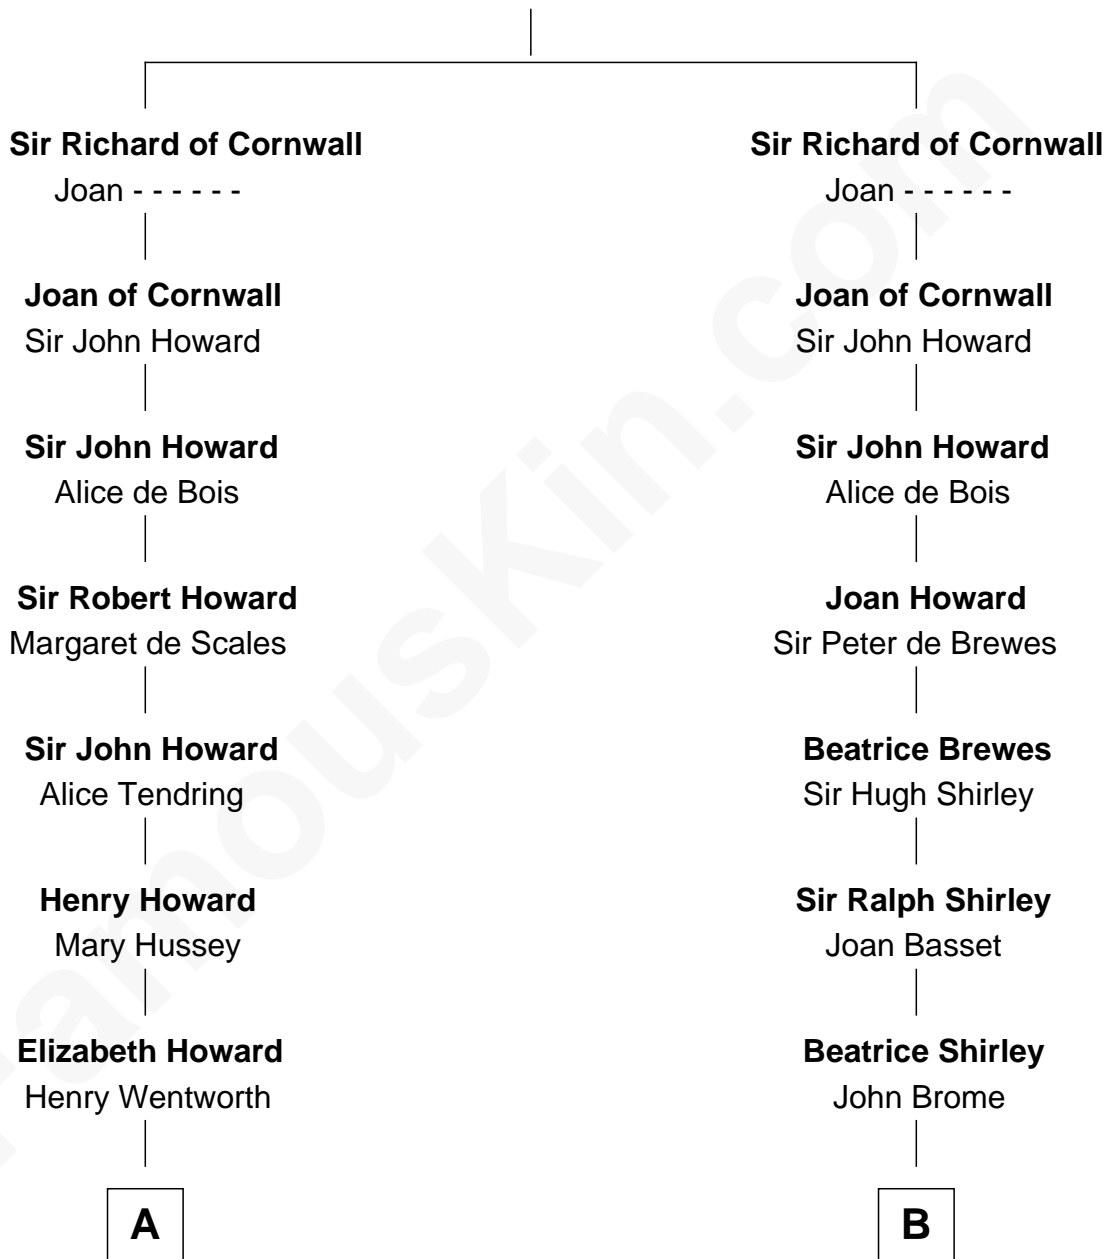

## Relationship Chart of

### Sir Winston Churchill

*Prime Minister of the United Kingdom*

19th cousin 2 times removed of

**Eugene Foss**

*45th Governor of Massachusetts*

**Richard Plantagenet**

-----

**C**

**George Spencer**  
Susan Stewart

**Sir George Spencer-Churchill**  
Jane Stewart

**Sir John Winston Spencer-Churchill**  
Frances Anne Emily Vane

**Randolph Henry Spencer-Churchill**  
Jeanette Jerome

**Sir Winston Churchill**  
*Prime Minister of the United Kingdom*