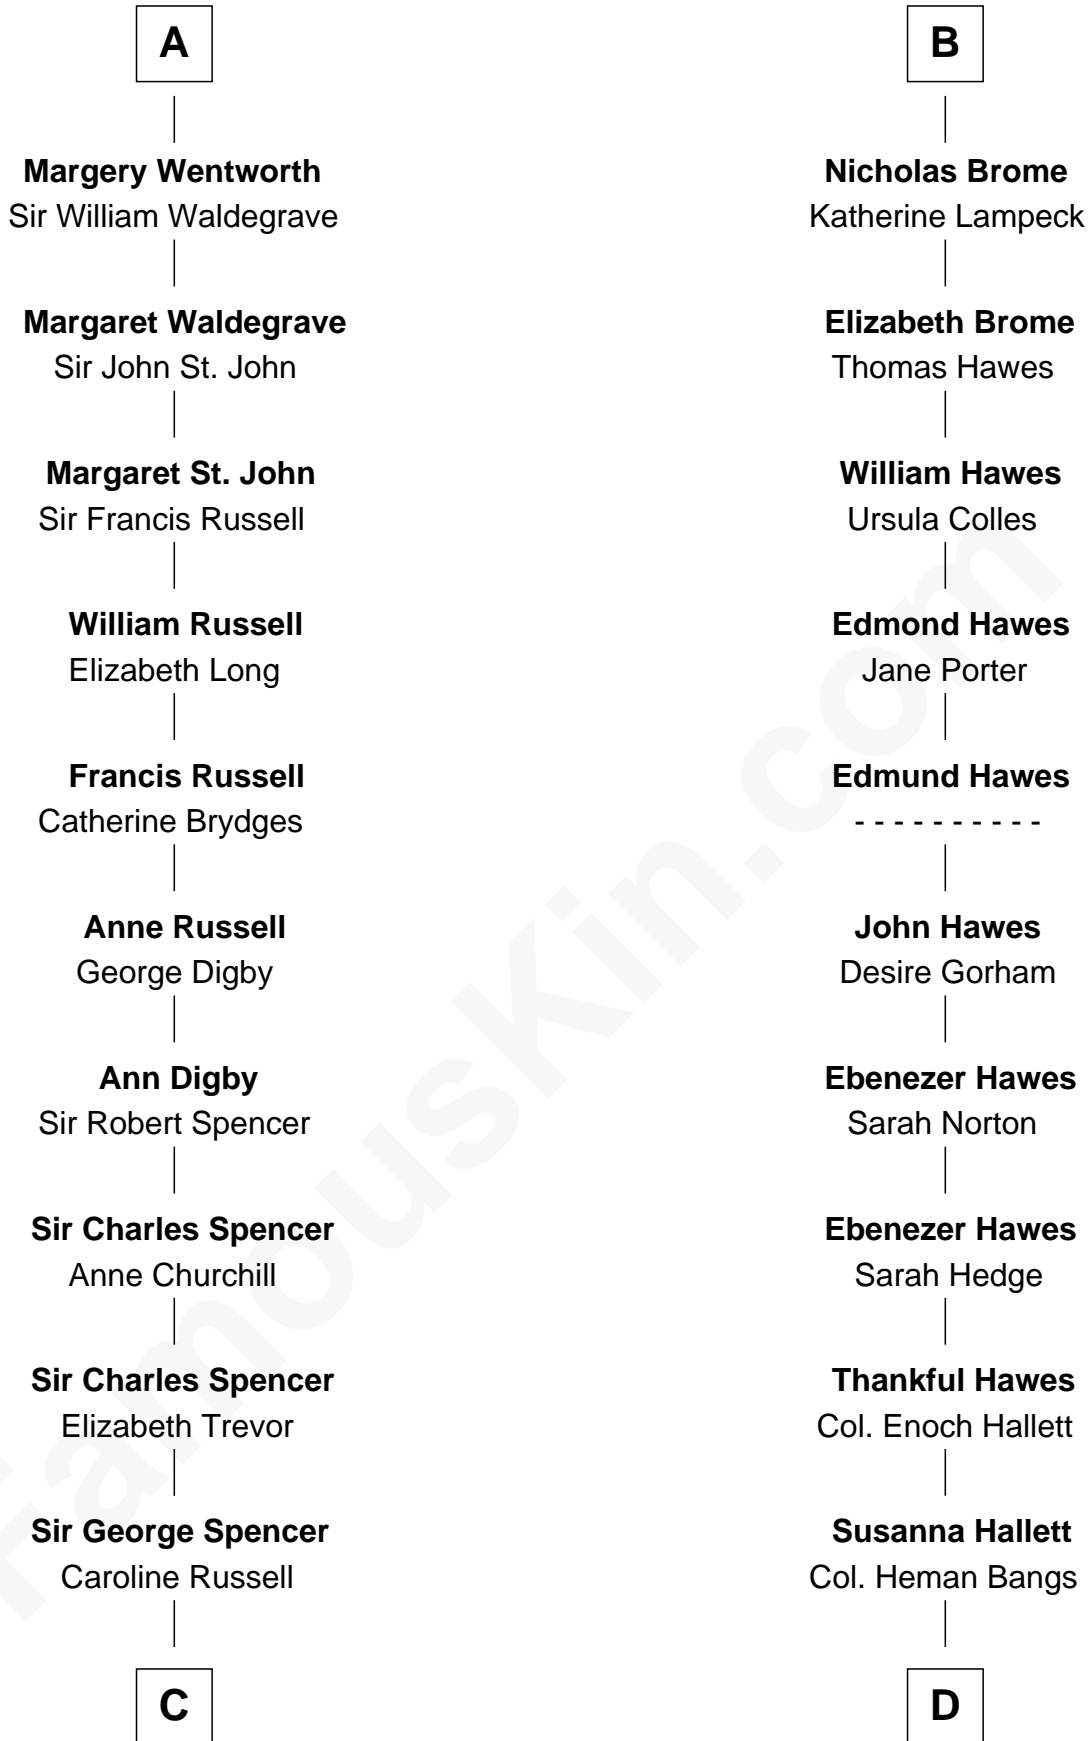

## Relationship Chart of

### Sir Winston Churchill

*Prime Minister of the United Kingdom*

19th cousin 2 times removed of

**Eugene Foss**

*45th Governor of Massachusetts*

**Richard Plantagenet**

-----

**C**

**George Spencer**  
Susan Stewart

**Sir George Spencer-Churchill**  
Jane Stewart

**Sir John Winston Spencer-Churchill**  
Frances Anne Emily Vane

**Randolph Henry Spencer-Churchill**  
Jeanette Jerome

**Sir Winston Churchill**  
*Prime Minister of the United Kingdom*