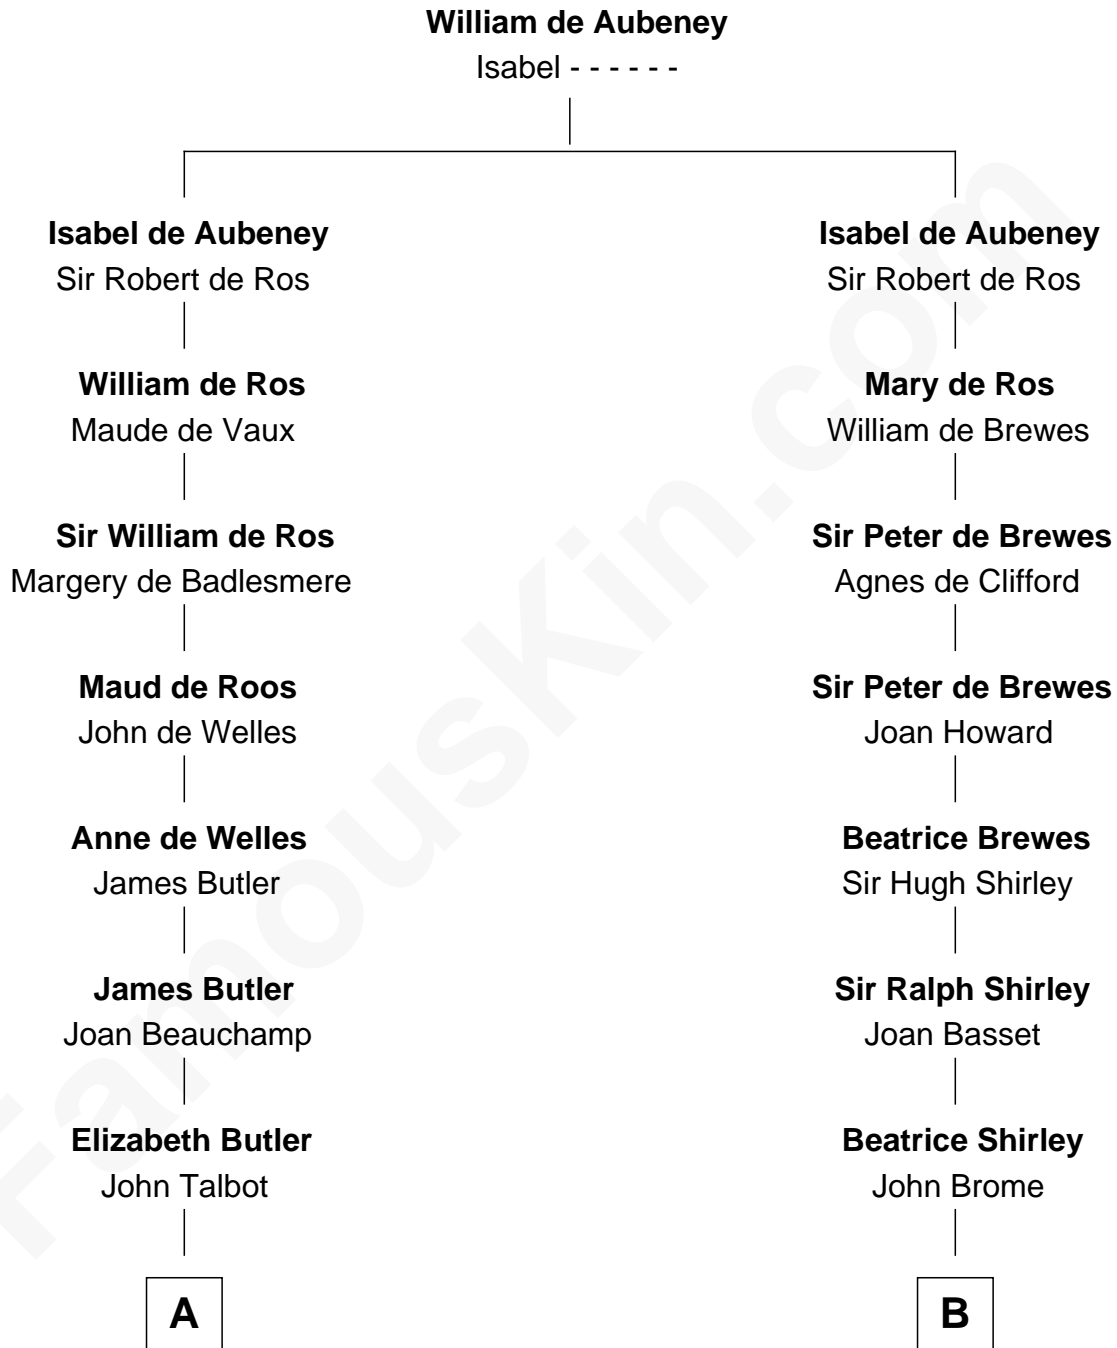

FamousKin.com

Relationship Chart of

Sir Winston Churchill

Prime Minister of the United Kingdom

19th cousin 2 times removed of

Eugene Foss

45th Governor of Massachusetts

C

George Spencer
Susan Stewart

Sir George Spencer-Churchill
Jane Stewart

Sir John Winston Spencer-Churchill
Frances Anne Emily Vane

Randolph Henry Spencer-Churchill
Jeanette Jerome

Sir Winston Churchill
Prime Minister of the United Kingdom