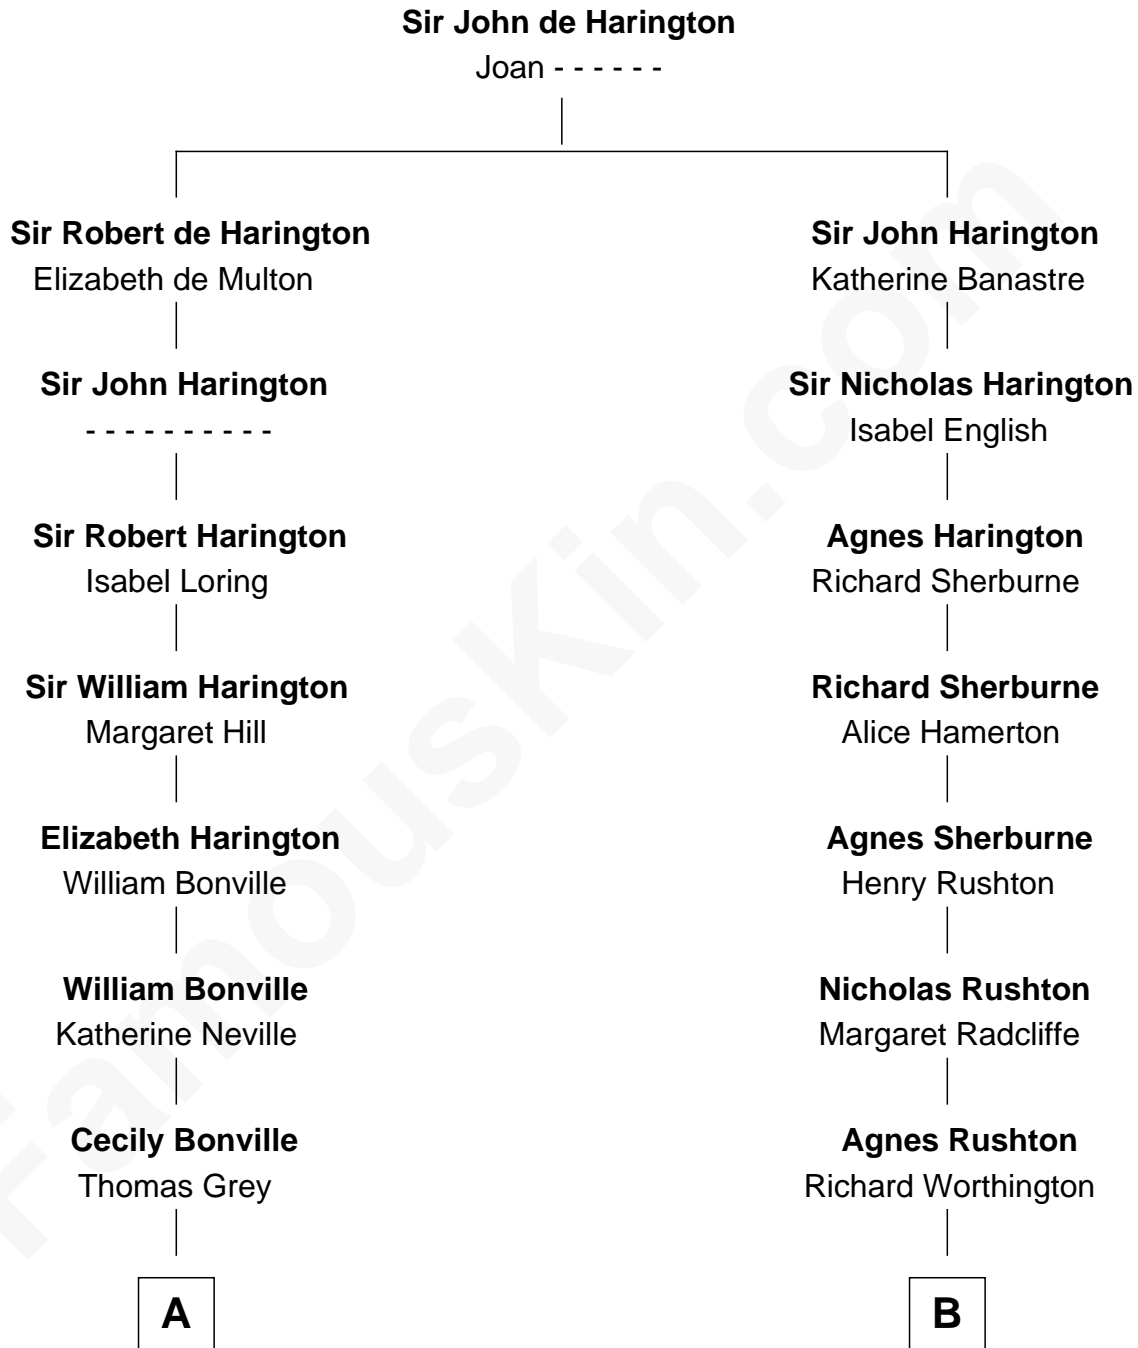

FamousKin.com

Relationship Chart of

Sir Winston Churchill

Prime Minister of the United Kingdom

20th cousin 1 time removed of

Bridget Fonda

Movie Actress

C

Sir George Spencer-Churchill

Jane Stewart

Sir John Winston Spencer-Churchill

Frances Anne Emily Vane

Randolph Henry Spencer-Churchill

Jeanette Jerome

Sir Winston Churchill

Prime Minister of the United Kingdom