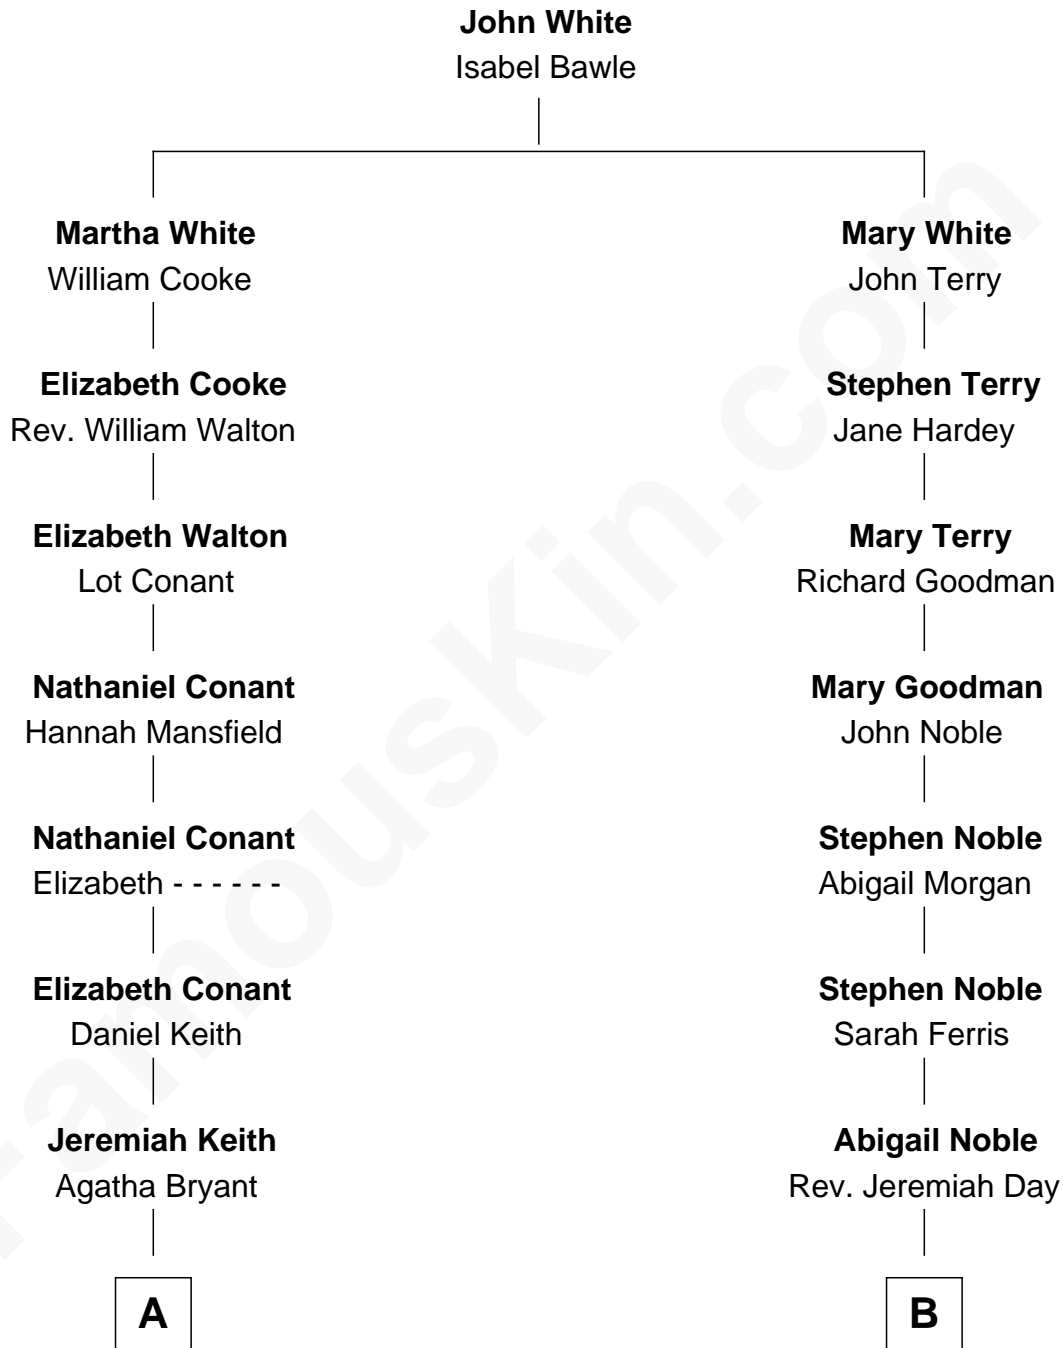

FamousKin.com Relationship Chart of

Enoch Pratt

Founder of Enoch Pratt Free Library

8th cousin 4 times removed of

Zoe Kazan

TV, Movie and Stage Actress

A

Naomi Keith
Isaac Pratt

Enoch Pratt
Founder, Pratt Free Library

B

Jeremiah Day
Olivia Jones

Elizabeth Day
Thomas Anthony Thacher

Alfred Beaumont Thacher
Emma Cecelia Erkenbrecher

Molly Day Thacher
Elia Kazantzoglou

Nicholas Kazan
Jean Robin Swicord

Zoe Kazan
TV, Movie and Stage Actress