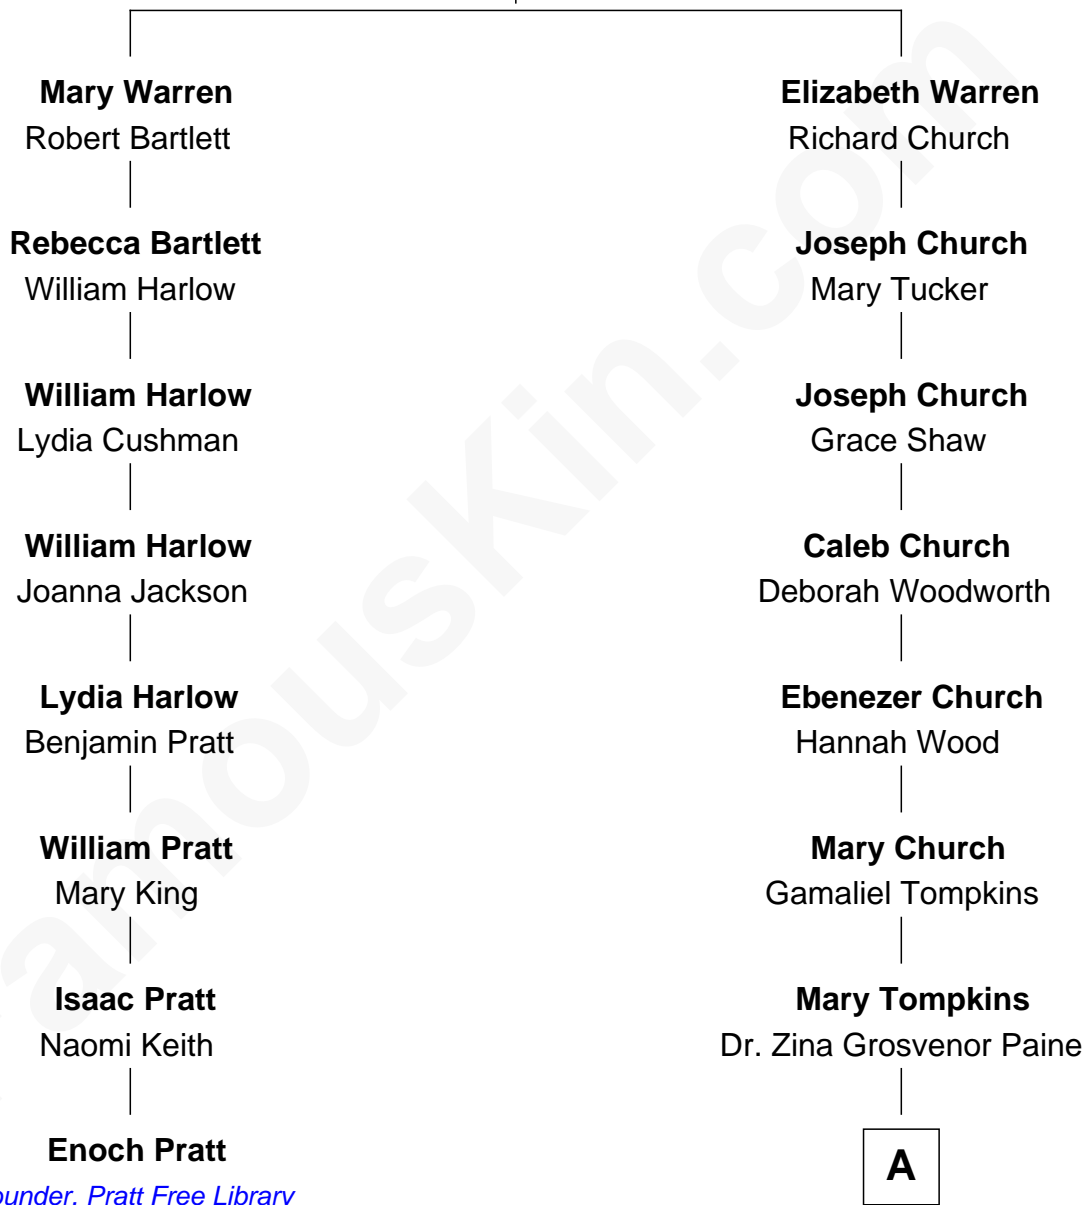

FamousKin.com

Relationship Chart of

Enoch Pratt

Founder of Enoch Pratt Free Library

7th cousin 2 times removed of

Charles M. Dale

66th Governor of New Hampshire

Richard Warren
Elizabeth Walker

A

Nathaniel Tompkins Paine

Martha Mariah Milby

Maud Paine

Fred Vernon Dale

Charles M. Dale

66th Governor of New Hampshire

FamousKin.com