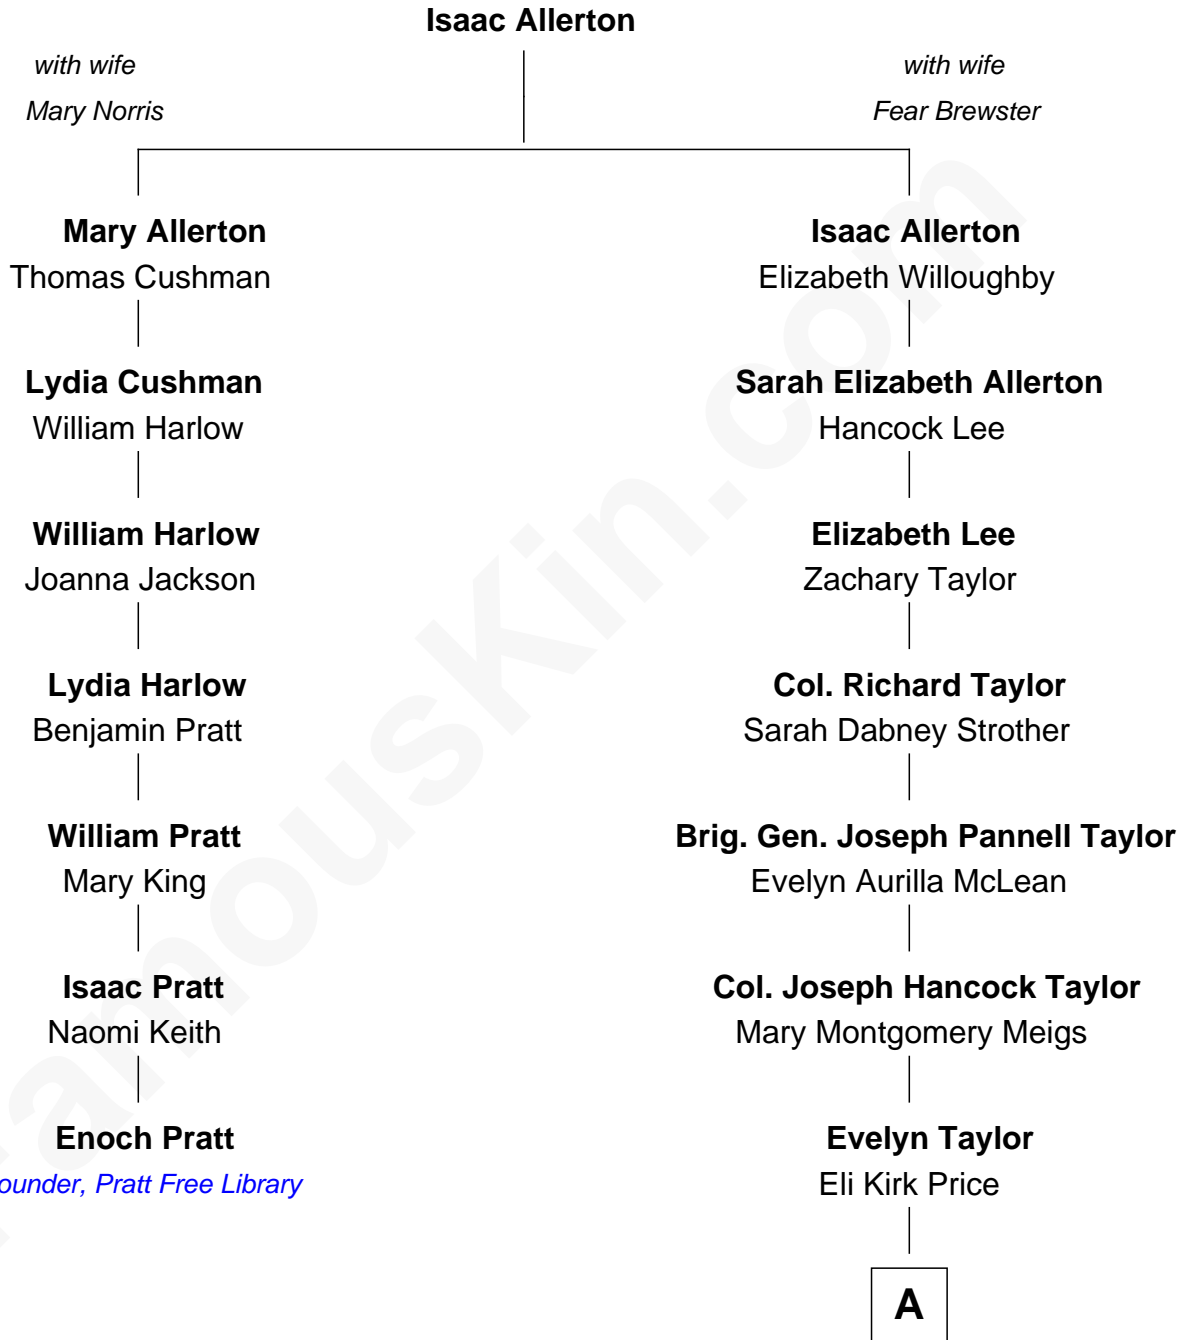

FamousKin.com

Relationship Chart of

Enoch Pratt

Founder of Enoch Pratt Free Library

6th cousin 3 times removed of

Parker Stevenson

TV and Movie Actor

A

Philip Price

Sarah Meade Harrison

Sarah Meade Price

Richard Stevenson Parker

Parker Stevenson

TV and Movie Actor

FamousKin.com