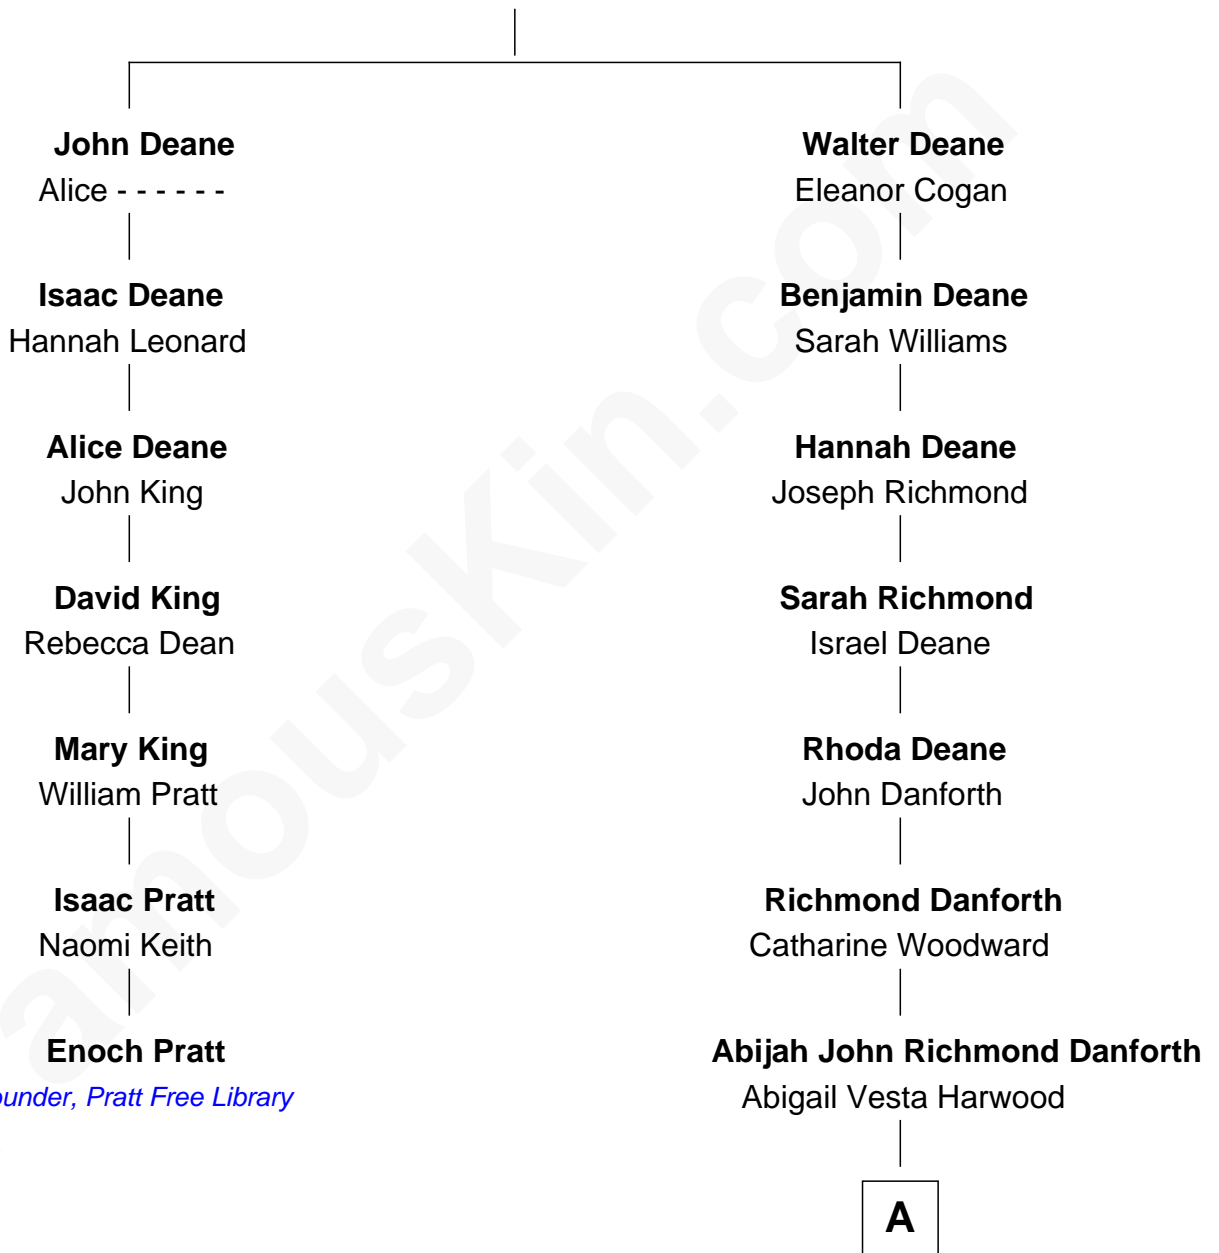

FamousKin.com Relationship Chart of

Enoch Pratt

Founder of Enoch Pratt Free Library

6th cousin 5 times removed of

Zach Snyder

Filmmaker

William Deane

A

Oliver Harwood Danforth

Sarah M. Hills

Jennie Minerva Danforth

John Batchelder Manley

Helen Danforth Manley

Dr. Edgar Earl Reeves

Marsha Manley Reeves

Charles Edward Snyder