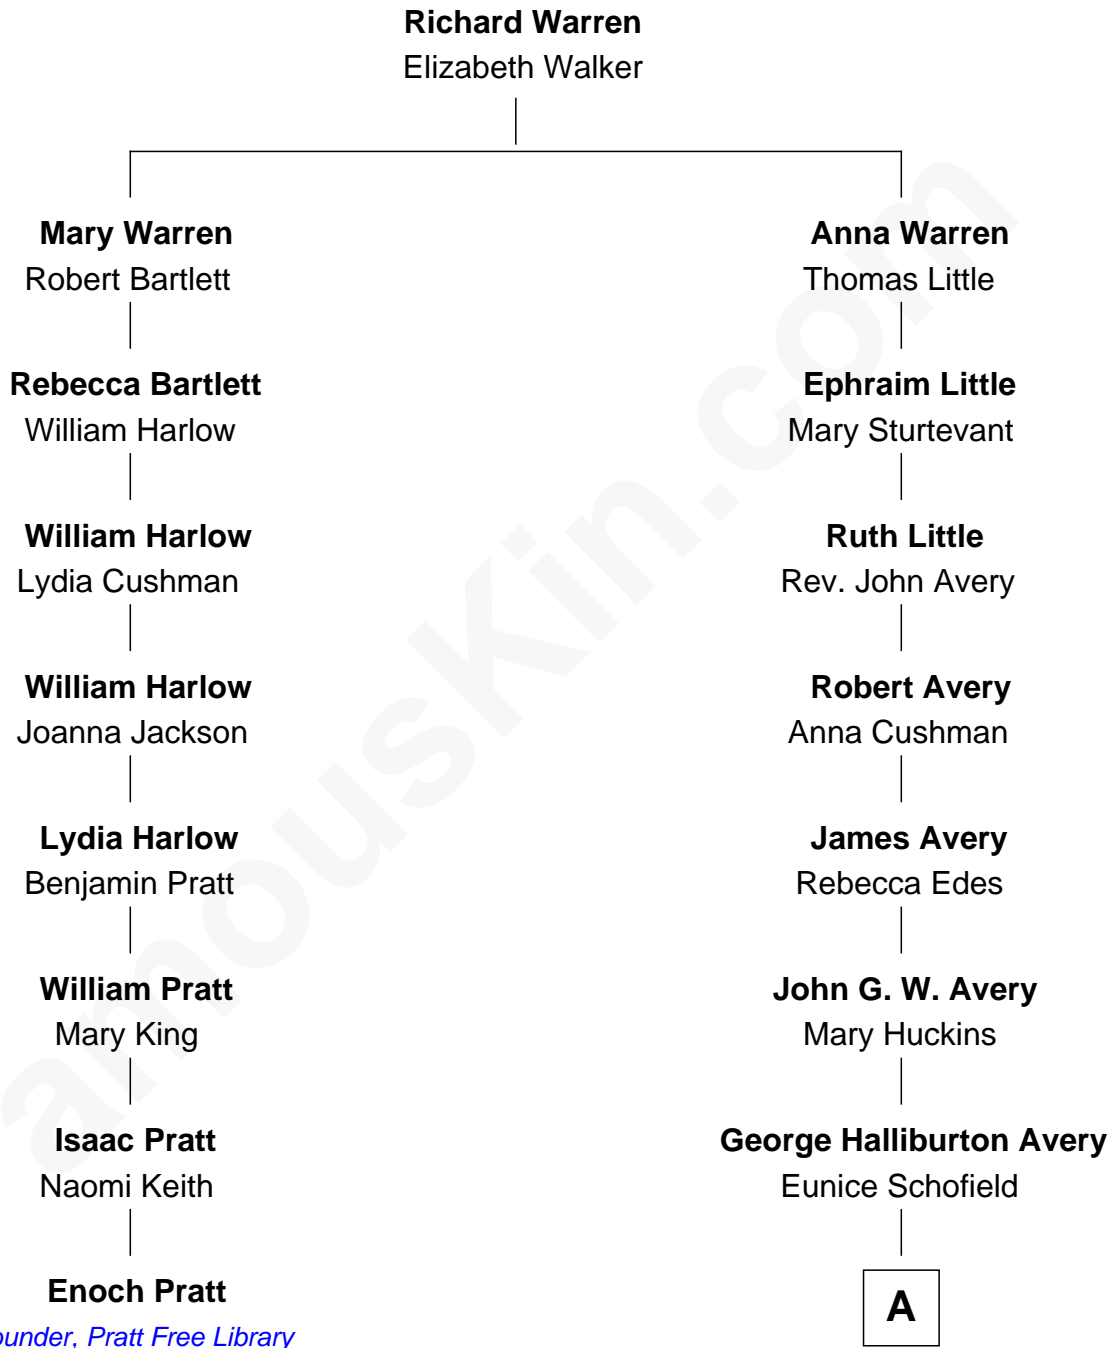

FamousKin.com

Relationship Chart of

Enoch Pratt

Founder of Enoch Pratt Free Library

7th cousin 1 time removed of

Myron H. Avery

Co-Founder, Appalachian Trail

A

George Haliburton Avery
Myra Evelyn Bither

Myron H. Avery
Co-Founder, Appalachian Trail

FamousKin.com